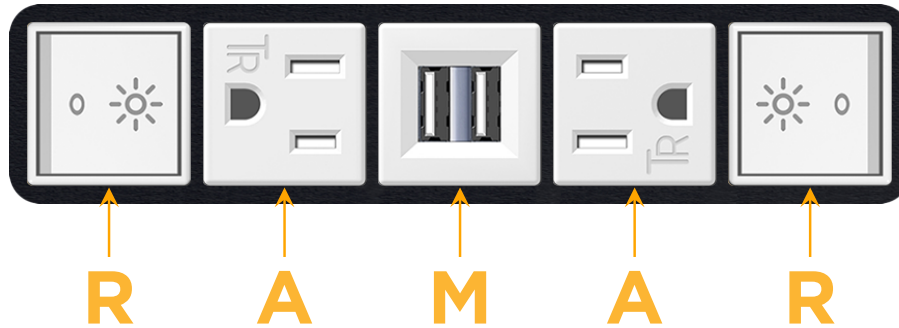

M-POWER-5T

AC POWER & DATA CONNECTIVITY SOLUTION

M-POWER-5TW-RAMAR-BB

Distributed by

Mormax Company, Inc.

8 Westchester Plaza

Elmsford, NY 10523

914-699-0101

sales@mormax.com

mormax.com

Metro Light & Power's line of power & data solutions offers sophisticated design elements combined with greater ease of installation. Streamlined and low-profile, enhanced by side-exiting cords, our outlets advance the industry with their cutting edge look and feel. We believe flexibility is key, and we provide a variety of mounting options, including the ability to mount in limited spaces. Our outlets are available in many finishes and configurations, in addition to a custom color and finish capability for our clients.

Bezel Finish: **BLACK (STEEL)**

Custom Finishes Available M-POWER-5TW-RAMAR-BB

Features:

Module/Port Options:

- **A** Tamper Resistant AC Receptacle
- **E** USB-A & USB-C (20W)
- **M** Double USB-A (Fast Charging Ports - 18W)
- **H** HDMI
- **6** CAT 6
- **12** RJ 12
- **X** Switched AC
- **Y** 3-Way Switch (Low Voltage)
- **V** USB-C (45W High Speed Charging Port)
- **S** USB-C (25W High Speed Charging Port)
- **R** Switched AC (Rocker Switch)
- **D** Dimmer Switch

Plug:

Supplied with Low Profile Flat 45° Angle 120 VAC Plug

Optional Standard Straight 120 VAC Plug

Optional Straight 120 VAC Pass-through Plug

- CLEAN, COMPACT DESIGN
- STREAMLINED
- LOW PROFILE
- SIDE-EXITING CORDS
- PLUG & PLAY
- 6' AC CORD & PLUG (FLAT PLUG STANDARD)
- CUSTOMIZABLE CONFIGURATIONS AND FINISHES
- UL LISTED FOR MOUNTING IN FURNITURE
- 15A