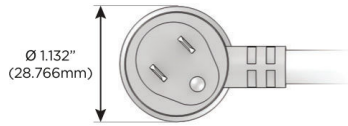

M-POWER-5T

AC POWER & DATA CONNECTIVITY SOLUTION

M-POWER-5TW-RAMAR-BB

Specs:

Modules/Ports:

- **R** Switched AC (Rocker Switch)
- **A** Tamper Resistant AC Receptacle
- **M** Double USB-A (Fast Charging Ports - 18W)

R A M