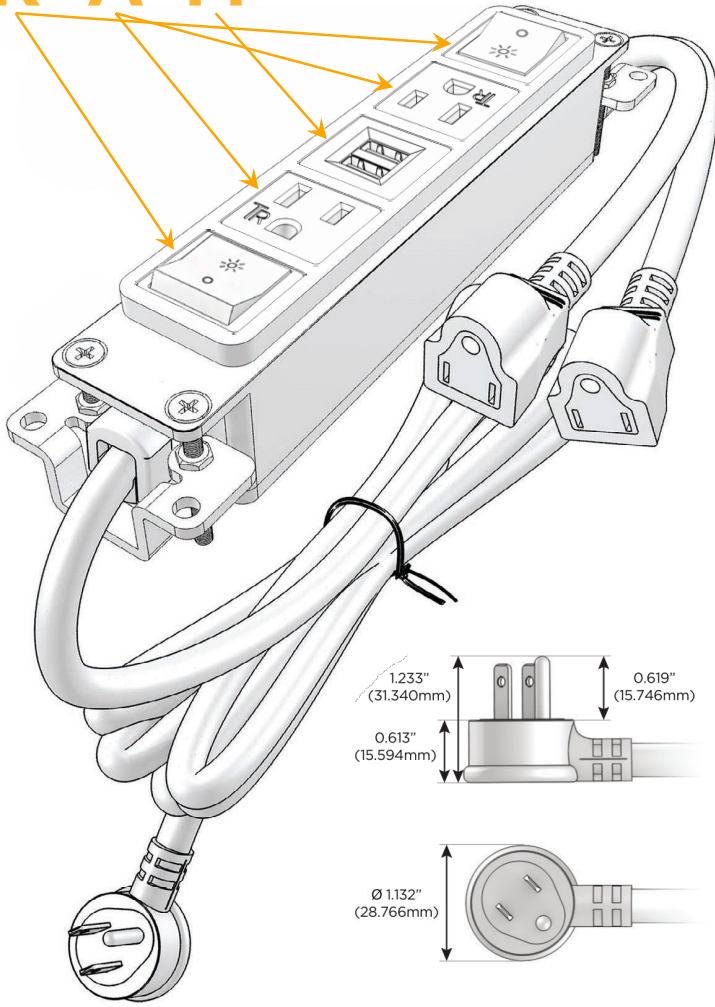

M-POWER-5T

AC POWER & DATA CONNECTIVITY SOLUTION

M-POWER-5TW-RAMAR-BB

Specs:

Modules/Ports:

- **R** Switched AC (Rocker Switch)
- **A** Tamper Resistant AC Receptacle
- **M** Double USB-A (Fast Charging Ports - 18W)

R A M