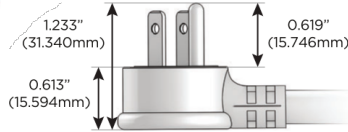

M-POWER-5T

AC POWER & DATA CONNECTIVITY SOLUTION

M-POWER-5TW-RAMAR-BB

Specs:

Modules/Ports:

- **R** Switched AC (Rocker Switch)
- **A** Tamper Resistant AC Receptacle
- **M** Double USB-A (Fast Charging Ports - 18W)

R A M