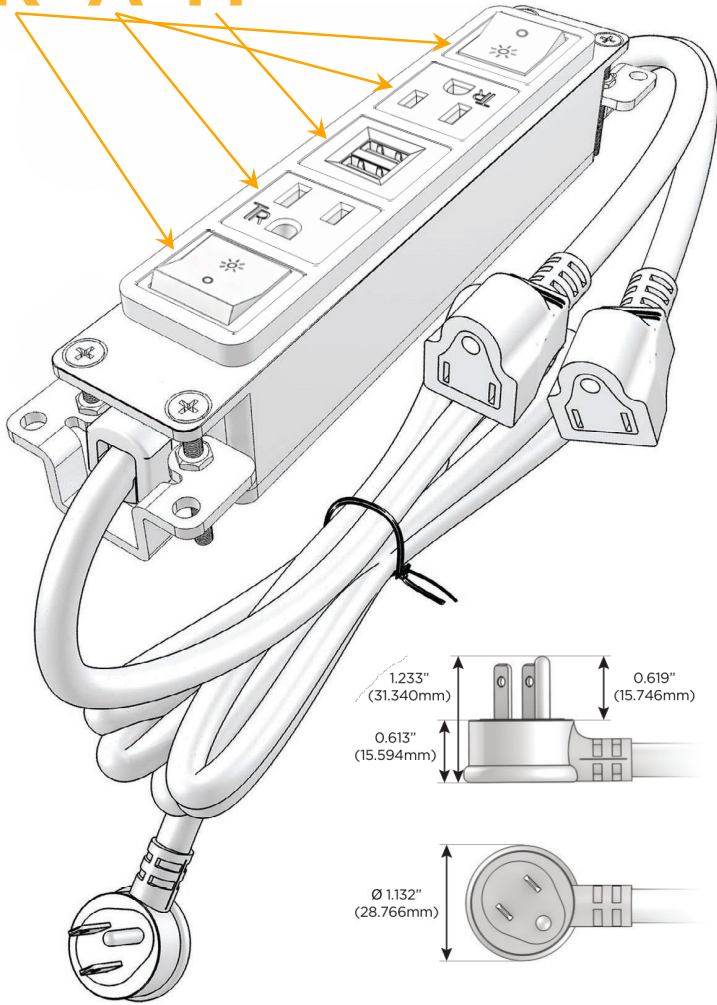

M-POWER-5T

AC POWER & DATA CONNECTIVITY SOLUTION

M-POWER-5TW-RAMAR-B2AB

Specs:

Modules/Ports:

- **R** Switched AC (Rocker Switch)
- **A** Tamper Resistant AC Receptacle
- **M** Double USB-A (Fast Charging Ports - 18W)

R A M