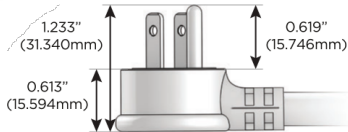

M-POWER-5T

AC POWER & DATA CONNECTIVITY SOLUTION

M-POWER-5TW-RAMAR-B2AB

Specs:

Modules/Ports:

- **R** Switched AC (Rocker Switch)
- **A** Tamper Resistant AC Receptacle
- **M** Double USB-A (Fast Charging Ports - 18W)

R A M