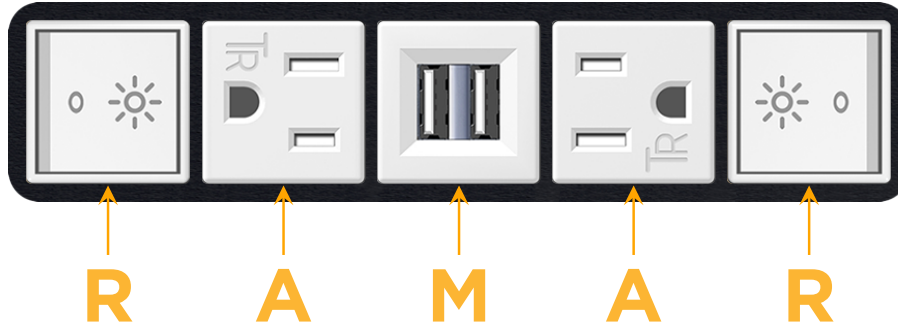

Bezel Finish: **SATIN BLACK (ABS)**

Custom Finishes Available M-POWER-5TW-RAMAR-B2AB

Features:

Module/Port Options:

- A** Tamper Resistant AC Receptacle
- E** USB-A & USB-C (20W)
- M** Double USB-A (Fast Charging Ports - 18W)
- H** HDMI
- 6** CAT 6
- 12** RJ 12
- X** Switched AC
- Y** 3-Way Switch (Low Voltage)
- V** USB-C (45W High Speed Charging Port)
- S** USB-C (25W High Speed Charging Port)
- R** Switched AC (Rocker Switch)
- D** Dimmer Switch

Plug:

Supplied with Low Profile Flat 45° Angle 120 VAC Plug

Optional Standard Straight 120 VAC Plug

Optional Straight 120 VAC Pass-through Plug

- CLEAN, COMPACT DESIGN
- STREAMLINED
- LOW PROFILE
- SIDE-EXITING CORDS
- PLUG & PLAY
- 6' AC CORD & PLUG (FLAT PLUG STANDARD)
- CUSTOMIZABLE CONFIGURATIONS AND FINISHES
- UL LISTED FOR MOUNTING IN FURNITURE
- 15A

M-POWER-5T

AC POWER & DATA CONNECTIVITY SOLUTION

M-POWER-5TW-RAMAR-B2AB

Specs:

Modules/Ports:

- R** Switched AC (Rocker Switch)
- A** Tamper Resistant AC Receptacle
- M** Double USB-A (Fast Charging Ports - 18W)