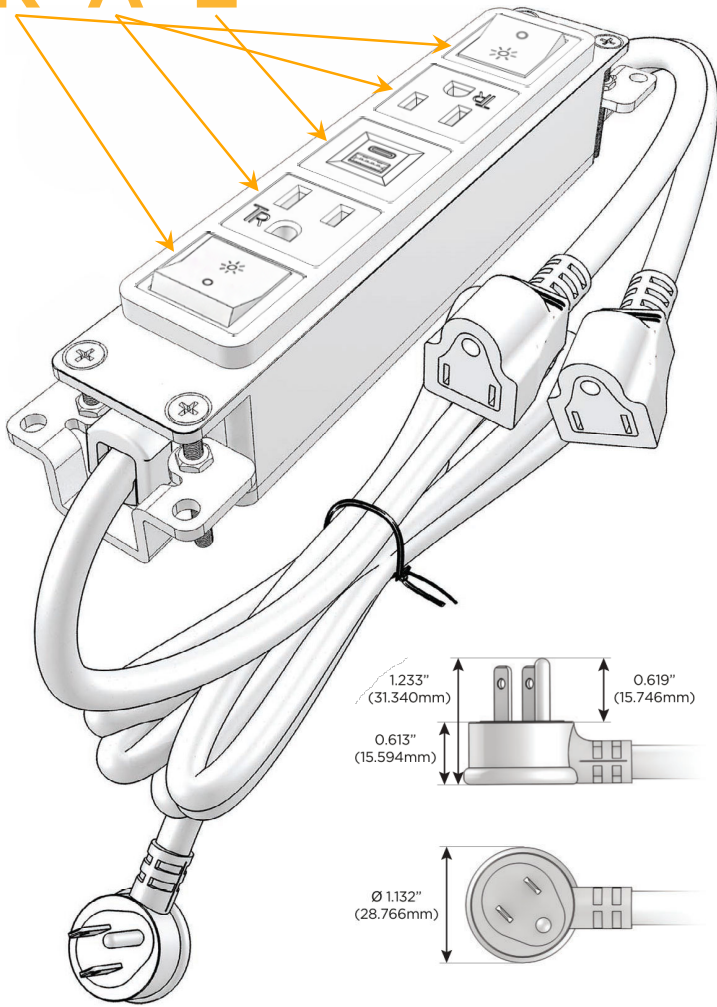

### Module/Port Options:

- A Tamper Resistant AC Receptacle
- E USB-A & USB-C (20W)
- M Double USB-A (Fast Charging Ports - 18W)
- H HDMI
- 6 CAT 6
- 12 RJ 12
- X Switched AC
- Y 3-Way Switch (Low Voltage)
- V USB-C (45W High Speed Charging Port)
- S USB-C (25W High Speed Charging Port)
- R Switched AC (Rocker Switch)
- D Dimmer Switch

### Plug:

- Supplied with Low Profile Flat 45° Angle 120 VAC Plug
- Optional Standard Straight 120 VAC Plug
- Optional Straight 120 VAC Pass-through Plug

- CLEAN, COMPACT DESIGN
- STREAMLINED
- LOW PROFILE
- SIDE-EXITING CORDS
- PLUG & PLAY
- 6' AC CORD & PLUG (FLAT PLUG STANDARD)
- CUSTOMIZABLE CONFIGURATIONS AND FINISHES
- UL LISTED FOR MOUNTING IN FURNITURE
- 15A

## AC POWER & DATA CONNECTIVITY SOLUTION

M-POWER-5TW-RAEAR-SS4AB

Specs:

**Modules/Ports:**

- R** Switched AC (Rocker Switch)
- A** Tamper Resistant AC Receptacle
- E** USB-A & USB-C (20W)

**R A E**

Distributed by