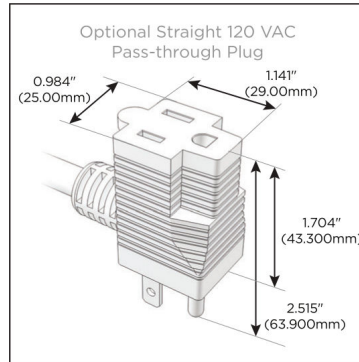

### Plug:

- Supplied with Low Profile Flat 45° Angle 120 VAC Plug
- Optional Standard Straight 120 VAC Plug
- Optional Straight 120 VAC Pass-through Plug

- CLEAN, COMPACT DESIGN
- STREAMLINED
- LOW PROFILE
- SIDE-EXITING CORDS
- PLUG & PLAY
- 6' AC CORD & PLUG (FLAT PLUG STANDARD)
- CUSTOMIZABLE CONFIGURATIONS AND FINISHES
- UL LISTED FOR MOUNTING IN FURNITURE
- 15A

## AC POWER & DATA CONNECTIVITY SOLUTION

M-POWER-5TW-RAEAR-SS4AB

Specs:

**Modules/Ports:**

- R** Switched AC (Rocker Switch)
- A** Tamper Resistant AC Receptacle
- E** USB-A & USB-C (20W)

**R A E**

Distributed by