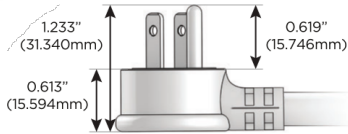

## AC POWER & DATA CONNECTIVITY SOLUTION

M-POWER-5TW-RAEAR-SS4AB

Specs:

**Modules/Ports:**

- R** Switched AC (Rocker Switch)
- A** Tamper Resistant AC Receptacle
- E** USB-A & USB-C (20W)

**R A E**

Distributed by