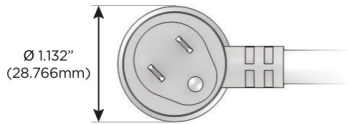

## AC POWER & DATA CONNECTIVITY SOLUTION

M-POWER-5TW-RAEAR-SS4AB

Specs:

**Modules/Ports:**

- R** Switched AC (Rocker Switch)
- A** Tamper Resistant AC Receptacle
- E** USB-A & USB-C (20W)

**R A E**

Distributed by