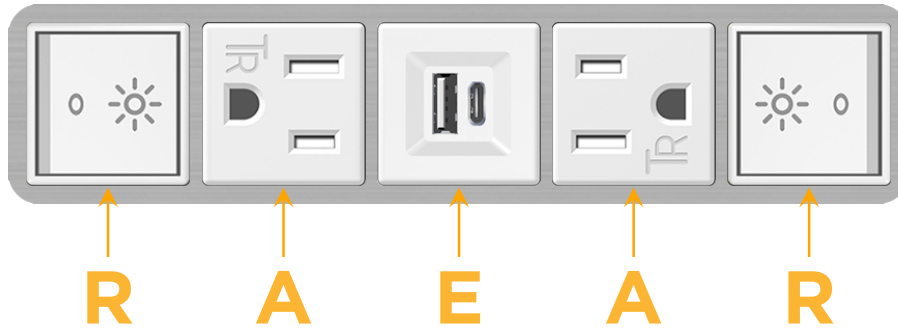

M-POWER-5T

AC POWER & DATA CONNECTIVITY SOLUTION

M-POWER-5TW-RAEAR-SS4AB

Distributed by

Mormax Company, Inc.

8 Westchester Plaza

Elmsford, NY 10523

914-699-0101

sales@mormax.com

mormax.com

Metro Light & Power's line of power & data solutions offers sophisticated design elements combined with greater ease of installation. Streamlined and low-profile, enhanced by side-exiting cords, our outlets advance the industry with their cutting edge look and feel. We believe flexibility is key, and we provide a variety of mounting options, including the ability to mount in limited spaces. Our outlets are available in many finishes and configurations, in addition to a custom color and finish capability for our clients.

Bezel Finish: **BRUSHED STAINLESS (ABS)**

Custom Finishes Available M-POWER-5TW-RAEAR-SS4AB

Features:

Module/Port Options:

- A Tamper Resistant AC Receptacle
- E USB-A & USB-C (20W)
- M Double USB-A (Fast Charging Ports - 18W)
- H HDMI
- 6 CAT 6
- 12 RJ 12
- X Switched AC
- Y 3-Way Switch (Low Voltage)
- V USB-C (45W High Speed Charging Port)
- S USB-C (25W High Speed Charging Port)
- R Switched AC (Rocker Switch)
- D Dimmer Switch

Plug:

- Supplied with Low Profile Flat 45° Angle 120 VAC Plug
- Optional Standard Straight 120 VAC Plug
- Optional Straight 120 VAC Pass-through Plug

- CLEAN, COMPACT DESIGN
- STREAMLINED
- LOW PROFILE
- SIDE-EXITING CORDS
- PLUG & PLAY
- 6' AC CORD & PLUG (FLAT PLUG STANDARD)
- CUSTOMIZABLE CONFIGURATIONS AND FINISHES
- UL LISTED FOR MOUNTING IN FURNITURE
- 15A