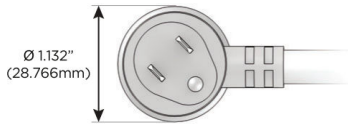

Plug:

- Supplied with Low Profile Flat 45° Angle 120 VAC Plug
- Optional Standard Straight 120 VAC Plug
- Optional Straight 120 VAC Pass-through Plug

- CLEAN, COMPACT DESIGN
- STREAMLINED
- LOW PROFILE
- SIDE-EXITING CORDS
- PLUG & PLAY
- 6' AC CORD & PLUG (FLAT PLUG STANDARD)
- CUSTOMIZABLE CONFIGURATIONS AND FINISHES
- UL LISTED FOR MOUNTING IN FURNITURE
- 15A

M-POWER-5T

AC POWER & DATA CONNECTIVITY SOLUTION

M-POWER-5TW-RAEAR-SAB

Specs:

Modules/Ports:

- R** Switched AC (Rocker Switch)
- A** Tamper Resistant AC Receptacle
- E** USB-A & USB-C (20W)

R A E

Distributed by