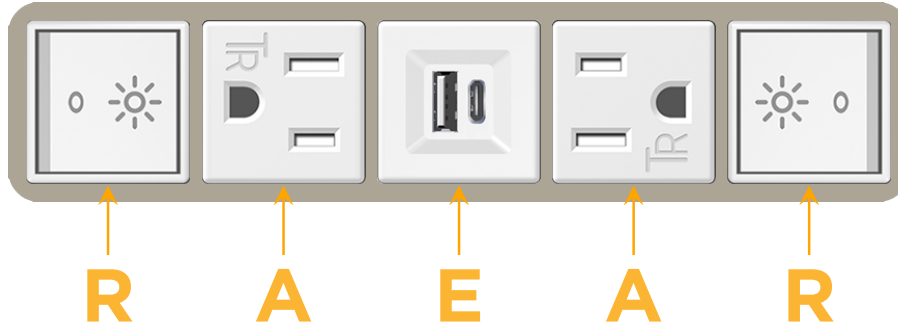

Bezel Finish: **SATIN NICKEL (ABS)**

Custom Finishes Available M-POWER-5TW-RAEAR-SAB

Features:

Module/Port Options:

- A Tamper Resistant AC Receptacle
- E USB-A & USB-C (20W)
- M Double USB-A (Fast Charging Ports - 18W)
- H HDMI
- 6 CAT 6
- 12 RJ 12
- X Switched AC
- Y 3-Way Switch (Low Voltage)
- V USB-C (45W High Speed Charging Port)
- S USB-C (25W High Speed Charging Port)
- R Switched AC (Rocker Switch)
- D Dimmer Switch

Plug:

- Supplied with Low Profile Flat 45° Angle 120 VAC Plug
- Optional Standard Straight 120 VAC Plug
- Optional Straight 120 VAC Pass-through Plug

- CLEAN, COMPACT DESIGN
- STREAMLINED
- LOW PROFILE
- SIDE-EXITING CORDS
- PLUG & PLAY
- 6' AC CORD & PLUG (FLAT PLUG STANDARD)
- CUSTOMIZABLE CONFIGURATIONS AND FINISHES
- UL LISTED FOR MOUNTING IN FURNITURE
- 15A

M-POWER-5T

AC POWER & DATA CONNECTIVITY SOLUTION

M-POWER-5TW-RAEAR-SAB

Specs:

Modules/Ports:

- R** Switched AC (Rocker Switch)
- A** Tamper Resistant AC Receptacle
- E** USB-A & USB-C (20W)

R A E

Distributed by