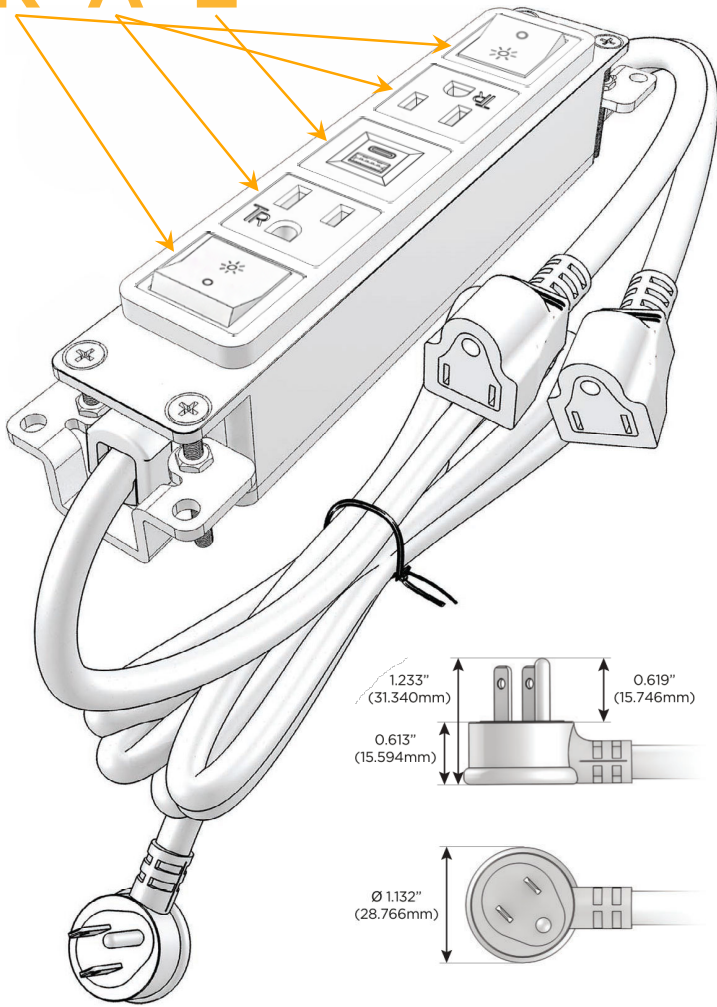

Bezel Finish: **SATIN NICKEL (ABS)**

Custom Finishes Available M-POWER-5TW-RAEAR-SAB

Features:

Module/Port Options:

- A Tamper Resistant AC Receptacle
- E USB-A & USB-C (20W)
- M Double USB-A (Fast Charging Ports - 18W)
- H HDMI
- 6 CAT 6
- 12 RJ 12
- X Switched AC
- Y 3-Way Switch (Low Voltage)
- V USB-C (45W High Speed Charging Port)
- S USB-C (25W High Speed Charging Port)
- R Switched AC (Rocker Switch)
- D Dimmer Switch

Plug:

- Supplied with Low Profile Flat 45° Angle 120 VAC Plug
- Optional Standard Straight 120 VAC Plug
- Optional Straight 120 VAC Pass-through Plug

- CLEAN, COMPACT DESIGN
- STREAMLINED
- LOW PROFILE
- SIDE-EXITING CORDS
- PLUG & PLAY
- 6' AC CORD & PLUG (FLAT PLUG STANDARD)
- CUSTOMIZABLE CONFIGURATIONS AND FINISHES
- UL LISTED FOR MOUNTING IN FURNITURE
- 15A

M-POWER-5T

AC POWER & DATA CONNECTIVITY SOLUTION

M-POWER-5TW-RAEAR-SAB

Specs:

Modules/Ports:

- R** Switched AC (Rocker Switch)
- A** Tamper Resistant AC Receptacle
- E** USB-A & USB-C (20W)

R A E

Distributed by