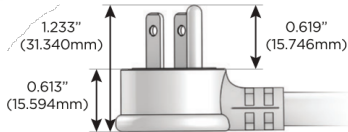

M-POWER-5T

AC POWER & DATA CONNECTIVITY SOLUTION

M-POWER-5TW-RAEAR-SAB

Specs:

Modules/Ports:

- R** Switched AC (Rocker Switch)
- A** Tamper Resistant AC Receptacle
- E** USB-A & USB-C (20W)

R A E

Distributed by