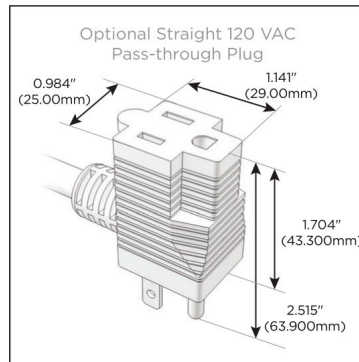

Plug:

- Supplied with Low Profile Flat 45° Angle 120 VAC Plug
- Optional Standard Straight 120 VAC Plug
- Optional Straight 120 VAC Pass-through Plug

- CLEAN, COMPACT DESIGN
- STREAMLINED
- LOW PROFILE
- SIDE-EXITING CORDS
- PLUG & PLAY
- 6' AC CORD & PLUG (FLAT PLUG STANDARD)
- CUSTOMIZABLE CONFIGURATIONS AND FINISHES
- UL LISTED FOR MOUNTING IN FURNITURE
- 15A

M-POWER-5T

AC POWER & DATA CONNECTIVITY SOLUTION

M-POWER-5TW-RAEAR-SAB

Specs:

Modules/Ports:

- R** Switched AC (Rocker Switch)
- A** Tamper Resistant AC Receptacle
- E** USB-A & USB-C (20W)

R A E

Distributed by