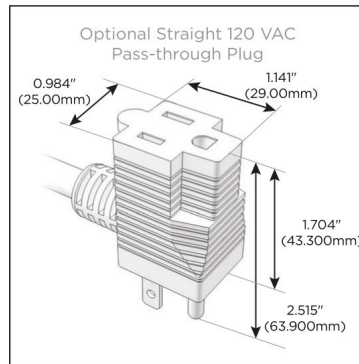

Plug:

- Supplied with Low Profile Flat 45° Angle 120 VAC Plug
- Optional Standard Straight 120 VAC Plug
- Optional Straight 120 VAC Pass-through Plug

- CLEAN, COMPACT DESIGN
- STREAMLINED
- LOW PROFILE
- SIDE-EXITING CORDS
- PLUG & PLAY
- 6' AC CORD & PLUG (FLAT PLUG STANDARD)
- CUSTOMIZABLE CONFIGURATIONS AND FINISHES
- UL LISTED FOR MOUNTING IN FURNITURE
- 15A

M-POWER-5T

AC POWER & DATA CONNECTIVITY SOLUTION

M-POWER-5TW-RAEAR-S3AB

Specs:

Modules/Ports:

- R** Switched AC (Rocker Switch)
- A** Tamper Resistant AC Receptacle
- E** USB-A & USB-C (20W)

R A E

Distributed by