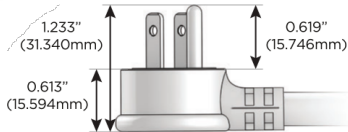

M-POWER-5T

AC POWER & DATA CONNECTIVITY SOLUTION

M-POWER-5TW-RAEAR-S3AB

Specs:

Modules/Ports:

- R** Switched AC (Rocker Switch)
- A** Tamper Resistant AC Receptacle
- E** USB-A & USB-C (20W)

R A E

Distributed by