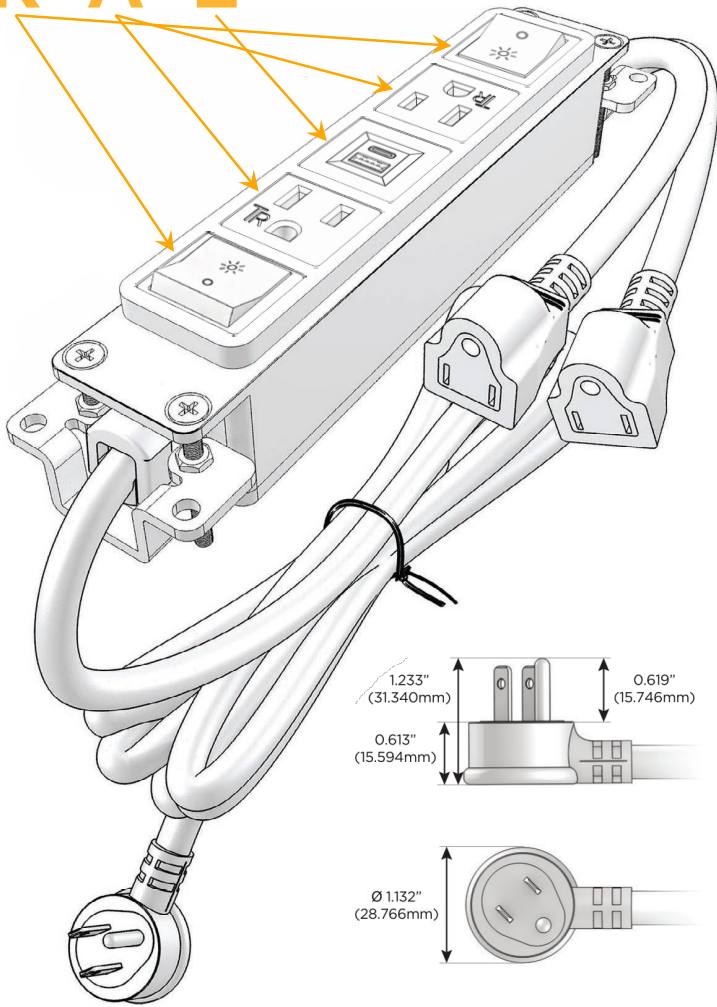

Bezel Finish: **GUNMETAL (ABS)**
Custom Finishes Available M-POWER-5TW-RAEAR-S3AB

Features:

Module/Port Options:

- A** Tamper Resistant AC Receptacle
- E** USB-A & USB-C (20W)
- M** Double USB-A (Fast Charging Ports - 18W)
- H** HDMI
- 6** CAT 6
- 12** RJ 12
- X** Switched AC
- Y** 3-Way Switch (Low Voltage)
- V** USB-C (45W High Speed Charging Port)
- S** USB-C (25W High Speed Charging Port)
- R** Switched AC (Rocker Switch)
- D** Dimmer Switch

Plug:

- Supplied with Low Profile Flat 45° Angle 120 VAC Plug
- Optional Standard Straight 120 VAC Plug
- Optional Straight 120 VAC Pass-through Plug

- CLEAN, COMPACT DESIGN
- STREAMLINED
- LOW PROFILE
- SIDE-EXITING CORDS
- PLUG & PLAY
- 6' AC CORD & PLUG (FLAT PLUG STANDARD)
- CUSTOMIZABLE CONFIGURATIONS AND FINISHES
- UL LISTED FOR MOUNTING IN FURNITURE
- 15A

M-POWER-5T

AC POWER & DATA CONNECTIVITY SOLUTION

M-POWER-5TW-RAEAR-S3AB

Specs:

Modules/Ports:

- R** Switched AC (Rocker Switch)
- A** Tamper Resistant AC Receptacle
- E** USB-A & USB-C (20W)

R A E

Distributed by