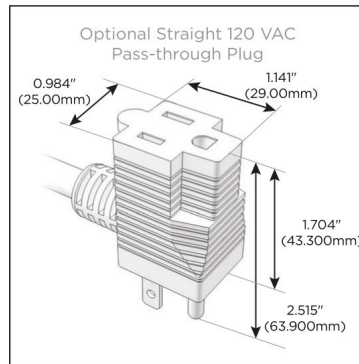

Plug:

- Supplied with Low Profile Flat 45° Angle 120 VAC Plug
- Optional Standard Straight 120 VAC Plug
- Optional Straight 120 VAC Pass-through Plug

- CLEAN, COMPACT DESIGN
- STREAMLINED
- LOW PROFILE
- SIDE-EXITING CORDS
- PLUG & PLAY
- 6' AC CORD & PLUG (FLAT PLUG STANDARD)
- CUSTOMIZABLE CONFIGURATIONS AND FINISHES
- UL LISTED FOR MOUNTING IN FURNITURE
- 15A

M-POWER-5T

AC POWER & DATA CONNECTIVITY SOLUTION

M-POWER-5TW-RAEAR-CRAB

Specs:

Modules/Ports:

- R** Switched AC (Rocker Switch)
- A** Tamper Resistant AC Receptacle
- E** USB-A & USB-C (20W)

R A E

Distributed by