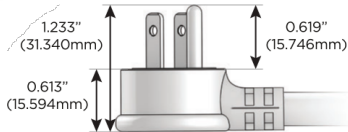

M-POWER-5T

AC POWER & DATA CONNECTIVITY SOLUTION

M-POWER-5TW-RAEAR-CRAB

Specs:

Modules/Ports:

- R** Switched AC (Rocker Switch)
- A** Tamper Resistant AC Receptacle
- E** USB-A & USB-C (20W)

R A E

Distributed by