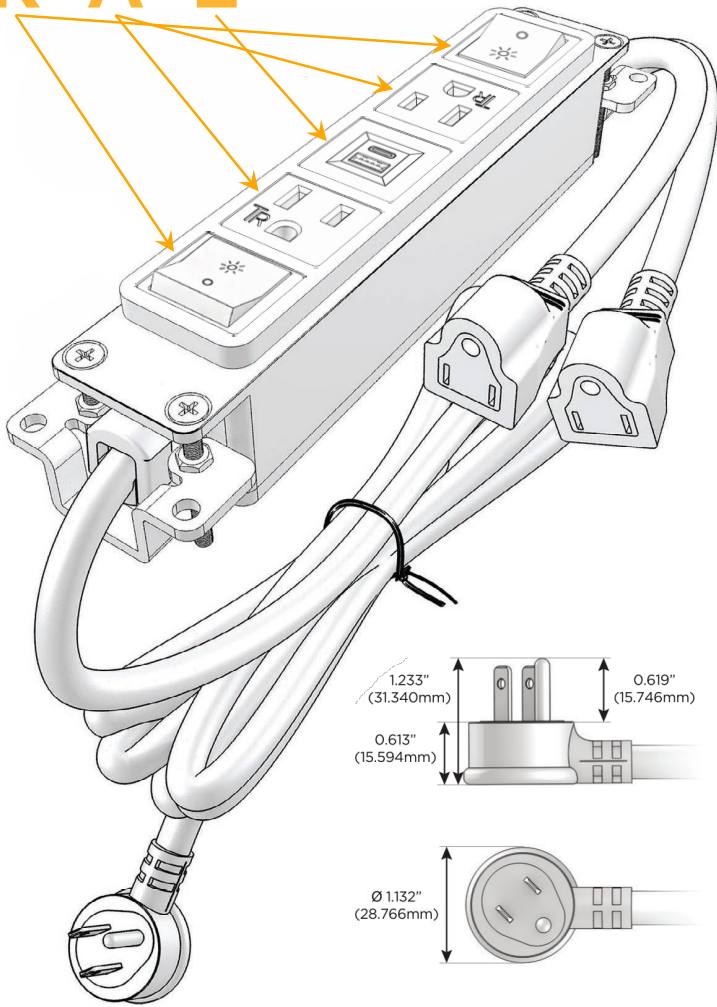

Bezel Finish: **CHROME (ABS)**
Custom Finishes Available M-POWER-5TW-RAEAR-CRAB

Features:

Module/Port Options:

- A** Tamper Resistant AC Receptacle
- E** USB-A & USB-C (20W)
- M** Double USB-A (Fast Charging Ports - 18W)
- H** HDMI
- 6** CAT 6
- 12** RJ 12
- X** Switched AC
- Y** 3-Way Switch (Low Voltage)
- V** USB-C (45W High Speed Charging Port)
- S** USB-C (25W High Speed Charging Port)
- R** Switched AC (Rocker Switch)
- D** Dimmer Switch

Plug:

- Supplied with Low Profile Flat 45° Angle 120 VAC Plug
- Optional Standard Straight 120 VAC Plug
- Optional Straight 120 VAC Pass-through Plug

- CLEAN, COMPACT DESIGN
- STREAMLINED
- LOW PROFILE
- SIDE-EXITING CORDS
- PLUG & PLAY
- 6' AC CORD & PLUG (FLAT PLUG STANDARD)
- CUSTOMIZABLE CONFIGURATIONS AND FINISHES
- UL LISTED FOR MOUNTING IN FURNITURE
- 15A

M-POWER-5T

AC POWER & DATA CONNECTIVITY SOLUTION

M-POWER-5TW-RAEAR-CRAB

Specs:

Modules/Ports:

- R** Switched AC (Rocker Switch)
- A** Tamper Resistant AC Receptacle
- E** USB-A & USB-C (20W)

R A E

Distributed by