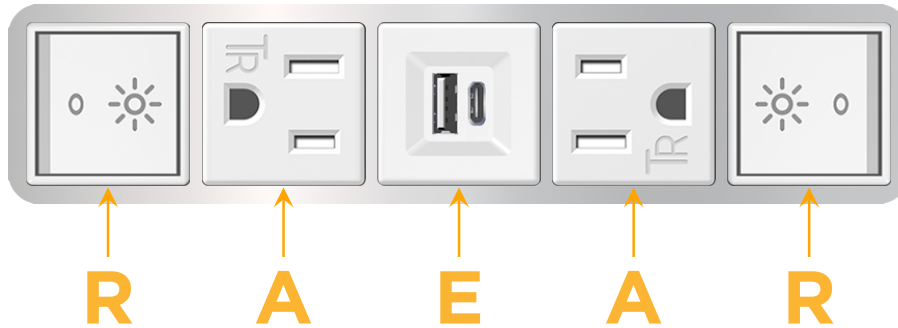

Bezel Finish: **CHROME (ABS)**
Custom Finishes Available M-POWER-5TW-RAEAR-CRAB

Features:

Module/Port Options:

- A** Tamper Resistant AC Receptacle
- E** USB-A & USB-C (20W)
- M** Double USB-A (Fast Charging Ports - 18W)
- H** HDMI
- 6** CAT 6
- 12** RJ 12
- X** Switched AC
- Y** 3-Way Switch (Low Voltage)
- V** USB-C (45W High Speed Charging Port)
- S** USB-C (25W High Speed Charging Port)
- R** Switched AC (Rocker Switch)
- D** Dimmer Switch

Plug:

- Supplied with Low Profile Flat 45° Angle 120 VAC Plug
- Optional Standard Straight 120 VAC Plug
- Optional Straight 120 VAC Pass-through Plug

- CLEAN, COMPACT DESIGN
- STREAMLINED
- LOW PROFILE
- SIDE-EXITING CORDS
- PLUG & PLAY
- 6' AC CORD & PLUG (FLAT PLUG STANDARD)
- CUSTOMIZABLE CONFIGURATIONS AND FINISHES
- UL LISTED FOR MOUNTING IN FURNITURE
- 15A

M-POWER-5T

AC POWER & DATA CONNECTIVITY SOLUTION

M-POWER-5TW-RAEAR-CRAB

Specs:

Modules/Ports:

- R** Switched AC (Rocker Switch)
- A** Tamper Resistant AC Receptacle
- E** USB-A & USB-C (20W)

R A E

Distributed by