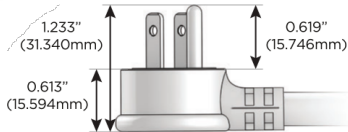

M-POWER-5T

AC POWER & DATA CONNECTIVITY SOLUTION

M-POWER-5TW-RAEAR-CHAB

Specs:

Modules/Ports:

- R** Switched AC (Rocker Switch)
- A** Tamper Resistant AC Receptacle
- E** USB-A & USB-C (20W)

R A E

Distributed by