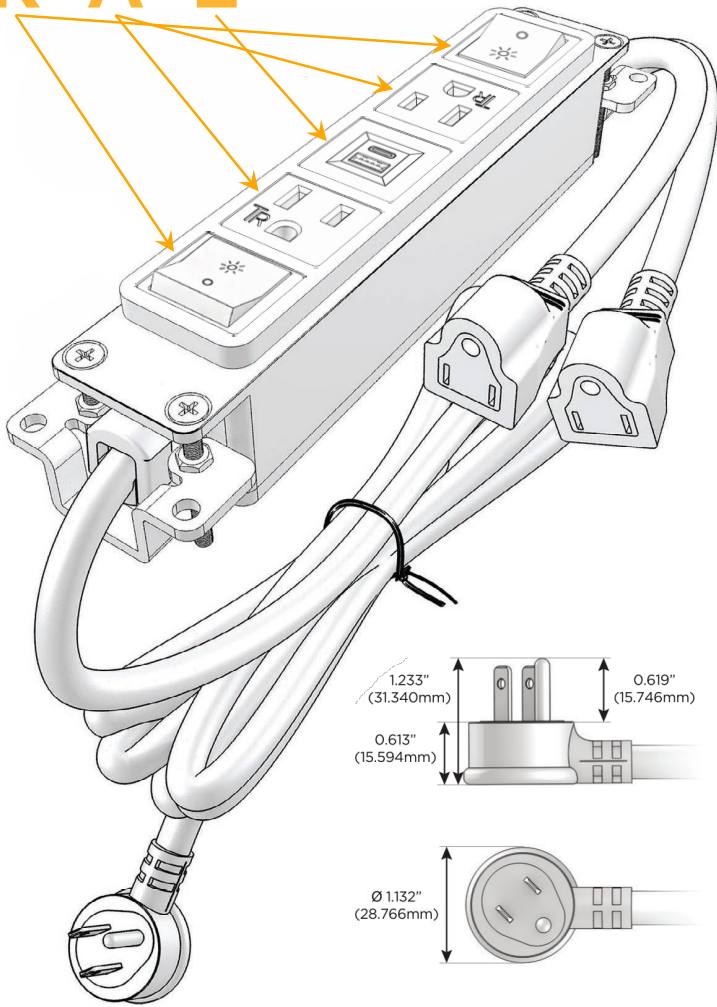

Bezel Finish: **CHAMPAGNE (ABS)**

Custom Finishes Available M-POWER-5TW-RAEAR-CHAB

Features:

Module/Port Options:

- A** Tamper Resistant AC Receptacle
- E** USB-A & USB-C (20W)
- M** Double USB-A (Fast Charging Ports - 18W)
- H** HDMI
- 6** CAT 6
- 12** RJ 12
- X** Switched AC
- Y** 3-Way Switch (Low Voltage)
- V** USB-C (45W High Speed Charging Port)
- S** USB-C (25W High Speed Charging Port)
- R** Switched AC (Rocker Switch)
- D** Dimmer Switch

Plug:

- Supplied with Low Profile Flat 45° Angle 120 VAC Plug
- Optional Standard Straight 120 VAC Plug
- Optional Straight 120 VAC Pass-through Plug

- CLEAN, COMPACT DESIGN
- STREAMLINED
- LOW PROFILE
- SIDE-EXITING CORDS
- PLUG & PLAY
- 6' AC CORD & PLUG (FLAT PLUG STANDARD)
- CUSTOMIZABLE CONFIGURATIONS AND FINISHES
- UL LISTED FOR MOUNTING IN FURNITURE
- 15A

M-POWER-5T

AC POWER & DATA CONNECTIVITY SOLUTION

M-POWER-5TW-RAEAR-CHAB

Specs:

Modules/Ports:

- R** Switched AC (Rocker Switch)
- A** Tamper Resistant AC Receptacle
- E** USB-A & USB-C (20W)

R A E

Distributed by