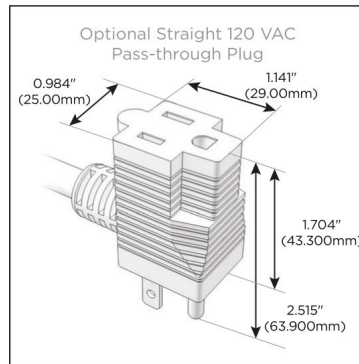

Plug:

- Supplied with Low Profile Flat 45° Angle 120 VAC Plug
- Optional Standard Straight 120 VAC Plug
- Optional Straight 120 VAC Pass-through Plug

- CLEAN, COMPACT DESIGN
- STREAMLINED
- LOW PROFILE
- SIDE-EXITING CORDS
- PLUG & PLAY
- 6' AC CORD & PLUG (FLAT PLUG STANDARD)
- CUSTOMIZABLE CONFIGURATIONS AND FINISHES
- UL LISTED FOR MOUNTING IN FURNITURE
- 15A

M-POWER-5T

AC POWER & DATA CONNECTIVITY SOLUTION

M-POWER-5TW-RAEAR-CHAB

Specs:

Modules/Ports:

- R** Switched AC (Rocker Switch)
- A** Tamper Resistant AC Receptacle
- E** USB-A & USB-C (20W)

R A E

Distributed by