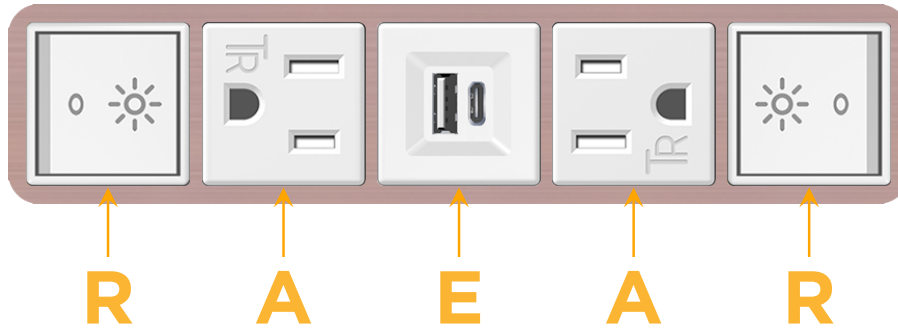

Bezel Finish: **CHAMPAGNE (ABS)**

Custom Finishes Available M-POWER-5TW-RAEAR-CHAB

Features:

Module/Port Options:

- A** Tamper Resistant AC Receptacle
- E** USB-A & USB-C (20W)
- M** Double USB-A (Fast Charging Ports - 18W)
- H** HDMI
- 6** CAT 6
- 12** RJ 12
- X** Switched AC
- Y** 3-Way Switch (Low Voltage)
- V** USB-C (45W High Speed Charging Port)
- S** USB-C (25W High Speed Charging Port)
- R** Switched AC (Rocker Switch)
- D** Dimmer Switch

Plug:

- Supplied with Low Profile Flat 45° Angle 120 VAC Plug
- Optional Standard Straight 120 VAC Plug
- Optional Straight 120 VAC Pass-through Plug

- CLEAN, COMPACT DESIGN
- STREAMLINED
- LOW PROFILE
- SIDE-EXITING CORDS
- PLUG & PLAY
- 6' AC CORD & PLUG (FLAT PLUG STANDARD)
- CUSTOMIZABLE CONFIGURATIONS AND FINISHES
- UL LISTED FOR MOUNTING IN FURNITURE
- 15A

M-POWER-5T

AC POWER & DATA CONNECTIVITY SOLUTION

M-POWER-5TW-RAEAR-CHAB

Specs:

Modules/Ports:

- R** Switched AC (Rocker Switch)
- A** Tamper Resistant AC Receptacle
- E** USB-A & USB-C (20W)

R A E

Distributed by