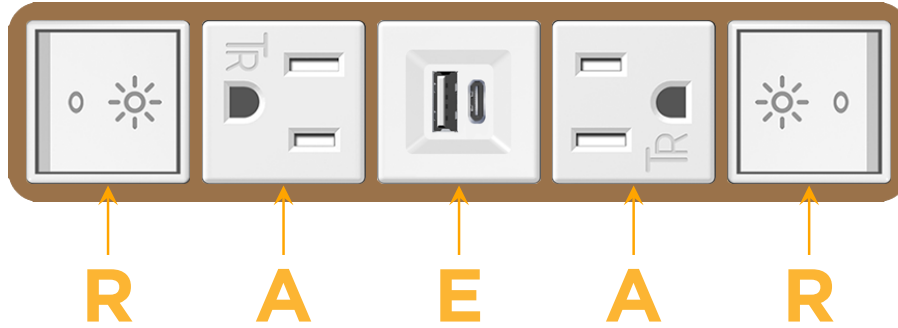

M-POWER-5T

AC POWER & DATA CONNECTIVITY SOLUTION

M-POWER-5TW-RAEAR-BZB

Distributed by

Mormax Company, Inc.

8 Westchester Plaza

Elmsford, NY 10523

914-699-0101

sales@mormax.com

mormax.com

Metro Light & Power's line of power & data solutions offers sophisticated design elements combined with greater ease of installation. Streamlined and low-profile, enhanced by side-exiting cords, our outlets advance the industry with their cutting edge look and feel. We believe flexibility is key, and we provide a variety of mounting options, including the ability to mount in limited spaces. Our outlets are available in many finishes and configurations, in addition to a custom color and finish capability for our clients.

Bezel Finish: **SOLID BRONZE**

Custom Finishes Available M-POWER-5TW-RAEAR-BZB

Features:

Module/Port Options:

- **A** Tamper Resistant AC Receptacle
- **E** USB-A & USB-C (20W)
- **M** Double USB-A (Fast Charging Ports - 18W)
- **H** HDMI
- **6** CAT 6
- **12** RJ 12
- **X** Switched AC
- **Y** 3-Way Switch (Low Voltage)
- **V** USB-C (45W High Speed Charging Port)
- **S** USB-C (25W High Speed Charging Port)
- **R** Switched AC (Rocker Switch)
- **D** Dimmer Switch

Plug:

Supplied with Low Profile Flat 45° Angle 120 VAC Plug

Optional Standard Straight 120 VAC Plug

Optional Straight 120 VAC Pass-through Plug

- CLEAN, COMPACT DESIGN
- STREAMLINED
- LOW PROFILE
- SIDE-EXITING CORDS
- PLUG & PLAY
- 6' AC CORD & PLUG (FLAT PLUG STANDARD)
- CUSTOMIZABLE CONFIGURATIONS AND FINISHES
- UL LISTED FOR MOUNTING IN FURNITURE
- 15A