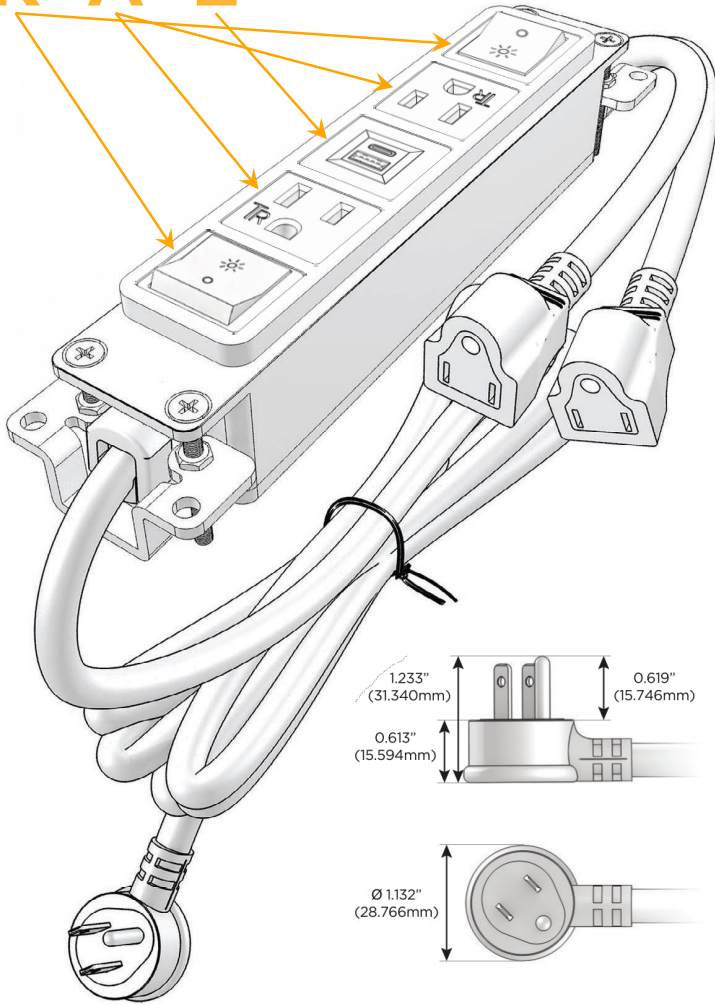

### Module/Port Options:

- A** Tamper Resistant AC Receptacle
- E** USB-A & USB-C (20W)
- M** Double USB-A (Fast Charging Ports - 18W)
- H** HDMI
- 6** CAT 6
- 12** RJ 12
- X** Switched AC
- Y** 3-Way Switch (Low Voltage)
- V** USB-C (45W High Speed Charging Port)
- S** USB-C (25W High Speed Charging Port)
- R** Switched AC (Rocker Switch)
- D** Dimmer Switch

### Plug:

Supplied with Low Profile Flat 45° Angle 120 VAC Plug

Optional Standard Straight 120 VAC Plug

Optional Straight 120 VAC Pass-through Plug

- CLEAN, COMPACT DESIGN
- STREAMLINED
- LOW PROFILE
- SIDE-EXITING CORDS
- PLUG & PLAY
- 6' AC CORD & PLUG (FLAT PLUG STANDARD)
- CUSTOMIZABLE CONFIGURATIONS AND FINISHES
- UL LISTED FOR MOUNTING IN FURNITURE
- 15A

# M-POWER-5T

AC POWER & DATA CONNECTIVITY SOLUTION

M-POWER-5TW-RAEAR-BZB

Specs:

**Modules/Ports:**

- R** Switched AC (Rocker Switch)
- A** Tamper Resistant AC Receptacle
- E** USB-A & USB-C (20W)

**R A E**

Distributed by