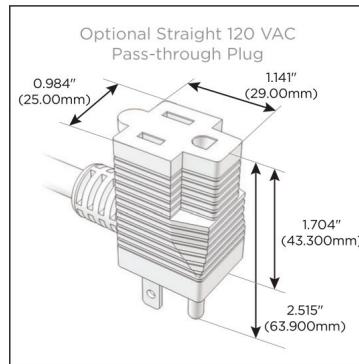

Plug:

- Supplied with Low Profile Flat 45° Angle 120 VAC Plug
- Optional Standard Straight 120 VAC Plug
- Optional Straight 120 VAC Pass-through Plug

- CLEAN, COMPACT DESIGN
- STREAMLINED
- LOW PROFILE
- SIDE-EXITING CORDS
- PLUG & PLAY
- 6' AC CORD & PLUG (FLAT PLUG STANDARD)
- CUSTOMIZABLE CONFIGURATIONS AND FINISHES
- UL LISTED FOR MOUNTING IN FURNITURE
- 15A

M-POWER-5T

AC POWER & DATA CONNECTIVITY SOLUTION

M-POWER-5TW-RAEAR-BZAB

Specs:

Modules/Ports:

- R** Switched AC (Rocker Switch)
- A** Tamper Resistant AC Receptacle
- E** USB-A & USB-C (20W)

R A E

Distributed by