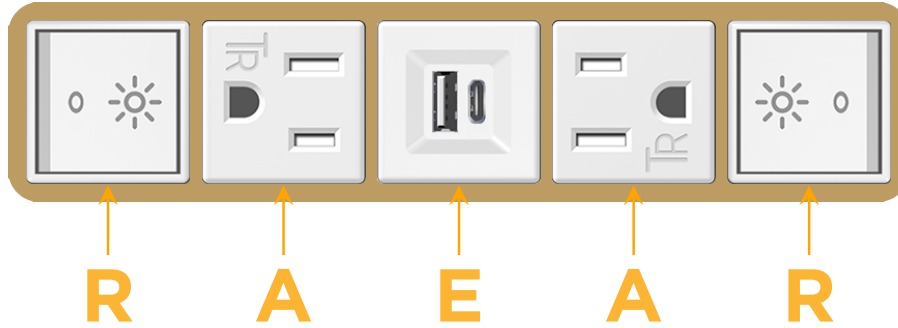

Bezel Finish: **STANDARD BRONZE (ABS)**

Custom Finishes Available M-POWER-5TW-RAEAR-BZAB

Features:

Module/Port Options:

- A Tamper Resistant AC Receptacle
- E USB-A & USB-C (20W)
- M Double USB-A (Fast Charging Ports - 18W)
- H HDMI
- 6 CAT 6
- 12 RJ 12
- X Switched AC
- Y 3-Way Switch (Low Voltage)
- V USB-C (45W High Speed Charging Port)
- S USB-C (25W High Speed Charging Port)
- R Switched AC (Rocker Switch)
- D Dimmer Switch

Plug:

- Supplied with Low Profile Flat 45° Angle 120 VAC Plug
- Optional Standard Straight 120 VAC Plug
- Optional Straight 120 VAC Pass-through Plug

- CLEAN, COMPACT DESIGN
- STREAMLINED
- LOW PROFILE
- SIDE-EXITING CORDS
- PLUG & PLAY
- 6' AC CORD & PLUG (FLAT PLUG STANDARD)
- CUSTOMIZABLE CONFIGURATIONS AND FINISHES
- UL LISTED FOR MOUNTING IN FURNITURE
- 15A

M-POWER-5T

AC POWER & DATA CONNECTIVITY SOLUTION

M-POWER-5TW-RAEAR-BZAB

Specs:

Modules/Ports:

- R** Switched AC (Rocker Switch)
- A** Tamper Resistant AC Receptacle
- E** USB-A & USB-C (20W)

R A E

Distributed by