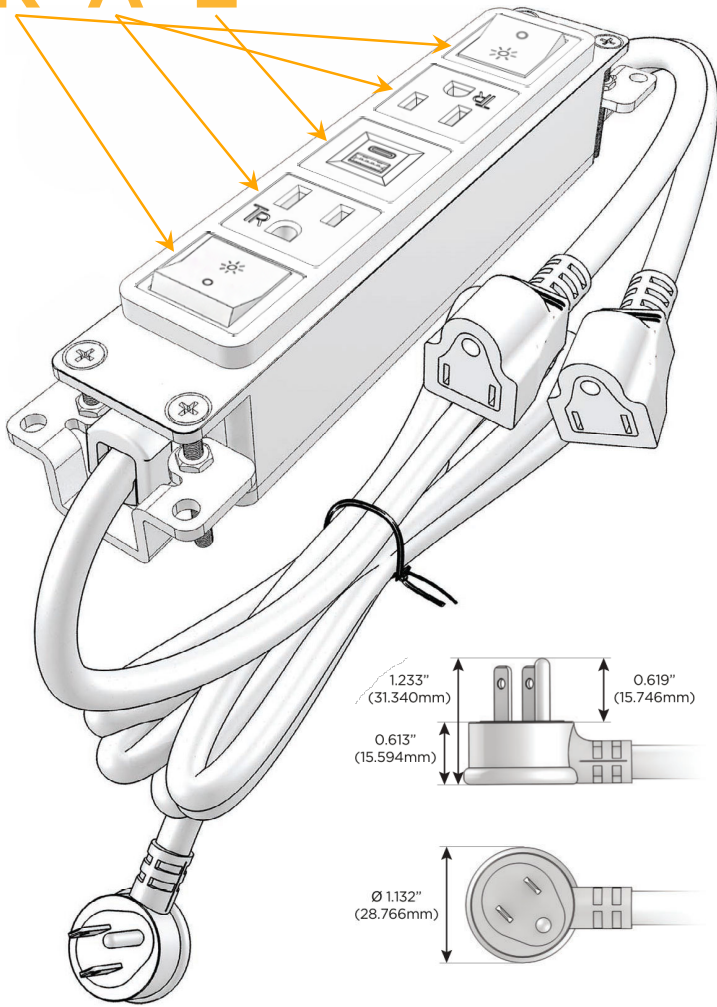

Bezel Finish: **STANDARD BRONZE (ABS)**

Custom Finishes Available M-POWER-5TW-RAEAR-BZAB

Features:

Module/Port Options:

- A Tamper Resistant AC Receptacle
- E USB-A & USB-C (20W)
- M Double USB-A (Fast Charging Ports - 18W)
- H HDMI
- 6 CAT 6
- 12 RJ 12
- X Switched AC
- Y 3-Way Switch (Low Voltage)
- V USB-C (45W High Speed Charging Port)
- S USB-C (25W High Speed Charging Port)
- R Switched AC (Rocker Switch)
- D Dimmer Switch

Plug:

- Supplied with Low Profile Flat 45° Angle 120 VAC Plug
- Optional Standard Straight 120 VAC Plug
- Optional Straight 120 VAC Pass-through Plug

- CLEAN, COMPACT DESIGN
- STREAMLINED
- LOW PROFILE
- SIDE-EXITING CORDS
- PLUG & PLAY
- 6' AC CORD & PLUG (FLAT PLUG STANDARD)
- CUSTOMIZABLE CONFIGURATIONS AND FINISHES
- UL LISTED FOR MOUNTING IN FURNITURE
- 15A

M-POWER-5T

AC POWER & DATA CONNECTIVITY SOLUTION

M-POWER-5TW-RAEAR-BZAB

Specs:

Modules/Ports:

- R** Switched AC (Rocker Switch)
- A** Tamper Resistant AC Receptacle
- E** USB-A & USB-C (20W)

R A E

Distributed by