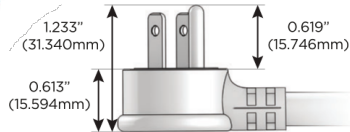

M-POWER-5T

AC POWER & DATA CONNECTIVITY SOLUTION

M-POWER-5TW-RAEAR-BZAB

Specs:

Modules/Ports:

- R** Switched AC (Rocker Switch)
- A** Tamper Resistant AC Receptacle
- E** USB-A & USB-C (20W)

R A E

Distributed by