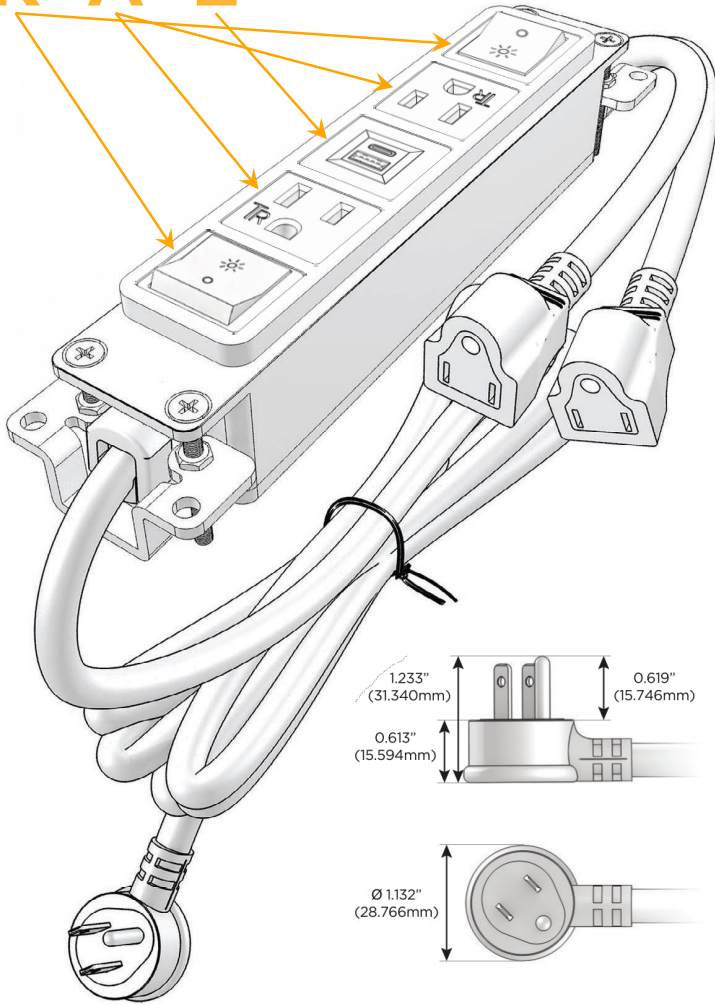

M-POWER-5T

AC POWER & DATA CONNECTIVITY SOLUTION

M-POWER-5TW-RAEAR-BZ5AB

Specs:

Modules/Ports:

- **R** Switched AC (Rocker Switch)
- **A** Tamper Resistant AC Receptacle
- **E** USB-A & USB-C (20W)

R A E