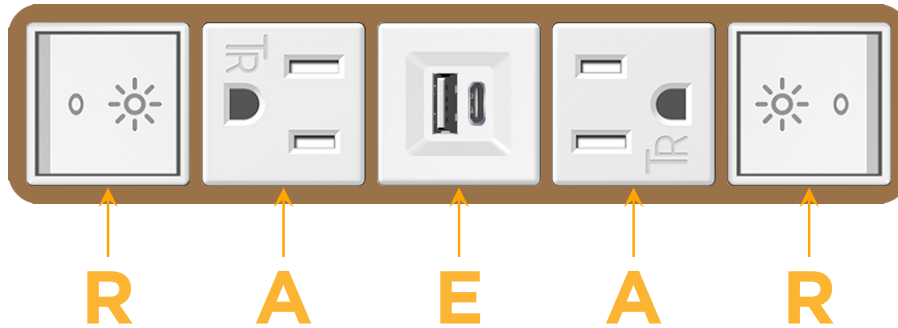

M-POWER-5T

AC POWER & DATA CONNECTIVITY SOLUTION

M-POWER-5TW-RAEAR-BZ5AB

Distributed by

Mormax Company, Inc.

8 Westchester Plaza

Elmsford, NY 10523

914-699-0101

sales@mormax.com

mormax.com

Metro Light & Power's line of power & data solutions offers sophisticated design elements combined with greater ease of installation. Streamlined and low-profile, enhanced by side-exiting cords, our outlets advance the industry with their cutting edge look and feel. We believe flexibility is key, and we provide a variety of mounting options, including the ability to mount in limited spaces. Our outlets are available in many finishes and configurations, in addition to a custom color and finish capability for our clients.

Bezel Finish: **ARCHITECTURAL BRONZE (ABS)**

Custom Finishes Available M-POWER-5TW-RAEAR-BZ5AB

Features:

Module/Port Options:

- A Tamper Resistant AC Receptacle
- E USB-A & USB-C (20W)
- M Double USB-A (Fast Charging Ports - 18W)
- H HDMI
- 6 CAT 6
- 12 RJ 12
- X Switched AC
- Y 3-Way Switch (Low Voltage)
- V USB-C (45W High Speed Charging Port)
- S USB-C (25W High Speed Charging Port)
- R Switched AC (Rocker Switch)
- D Dimmer Switch

Plug:

Supplied with Low Profile Flat 45° Angle 120 VAC Plug

Optional Standard Straight 120 VAC Plug

Optional Straight 120 VAC Pass-through Plug

- CLEAN, COMPACT DESIGN
- STREAMLINED
- LOW PROFILE
- SIDE-EXITING CORDS
- PLUG & PLAY
- 6' AC CORD & PLUG (FLAT PLUG STANDARD)
- CUSTOMIZABLE CONFIGURATIONS AND FINISHES
- UL LISTED FOR MOUNTING IN FURNITURE
- 15A