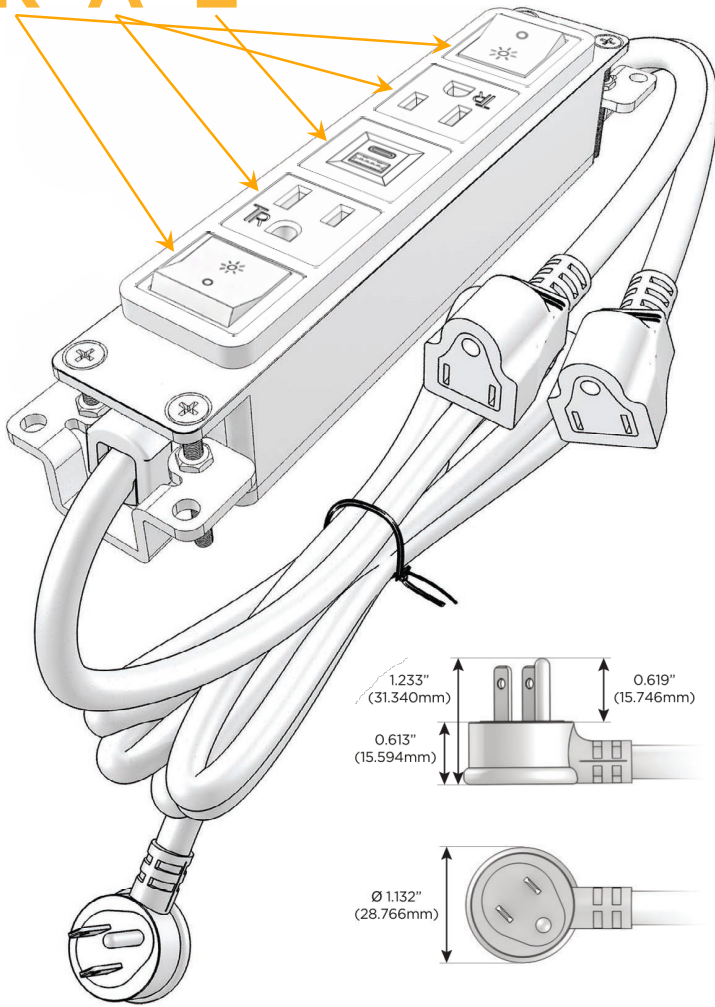

Bezel Finish: **SOLID BRONZE BRUSHED**

Custom Finishes Available M-POWER-5TW-RAEAR-BZ4B

Features:

Module/Port Options:

- A** Tamper Resistant AC Receptacle
- E** USB-A & USB-C (20W)
- M** Double USB-A (Fast Charging Ports - 18W)
- H** HDMI
- 6** CAT 6
- 12** RJ 12
- X** Switched AC
- Y** 3-Way Switch (Low Voltage)
- V** USB-C (45W High Speed Charging Port)
- S** USB-C (25W High Speed Charging Port)
- R** Switched AC (Rocker Switch)
- D** Dimmer Switch

Plug:

- Supplied with Low Profile Flat 45° Angle 120 VAC Plug
- Optional Standard Straight 120 VAC Plug
- Optional Straight 120 VAC Pass-through Plug

- CLEAN, COMPACT DESIGN
- STREAMLINED
- LOW PROFILE
- SIDE-EXITING CORDS
- PLUG & PLAY
- 6' AC CORD & PLUG (FLAT PLUG STANDARD)
- CUSTOMIZABLE CONFIGURATIONS AND FINISHES
- UL LISTED FOR MOUNTING IN FURNITURE
- 15A

M-POWER-5T

AC POWER & DATA CONNECTIVITY SOLUTION

M-POWER-5TW-RAEAR-BZ4B

Specs:

Modules/Ports:

- R** Switched AC (Rocker Switch)
- A** Tamper Resistant AC Receptacle
- E** USB-A & USB-C (20W)

R A E

Distributed by