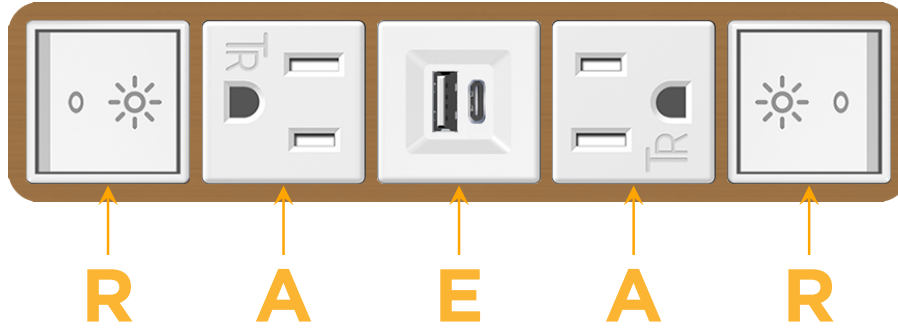

Bezel Finish: **SOLID BRONZE BRUSHED**

Custom Finishes Available M-POWER-5TW-RAEAR-BZ4B

Features:

Module/Port Options:

- A** Tamper Resistant AC Receptacle
- E** USB-A & USB-C (20W)
- M** Double USB-A (Fast Charging Ports - 18W)
- H** HDMI
- 6** CAT 6
- 12** RJ 12
- X** Switched AC
- Y** 3-Way Switch (Low Voltage)
- V** USB-C (45W High Speed Charging Port)
- S** USB-C (25W High Speed Charging Port)
- R** Switched AC (Rocker Switch)
- D** Dimmer Switch

Plug:

- Supplied with Low Profile Flat 45° Angle 120 VAC Plug
- Optional Standard Straight 120 VAC Plug
- Optional Straight 120 VAC Pass-through Plug

- CLEAN, COMPACT DESIGN
- STREAMLINED
- LOW PROFILE
- SIDE-EXITING CORDS
- PLUG & PLAY
- 6' AC CORD & PLUG (FLAT PLUG STANDARD)
- CUSTOMIZABLE CONFIGURATIONS AND FINISHES
- UL LISTED FOR MOUNTING IN FURNITURE
- 15A

M-POWER-5T

AC POWER & DATA CONNECTIVITY SOLUTION

M-POWER-5TW-RAEAR-BZ4B

Specs:

Modules/Ports:

- R** Switched AC (Rocker Switch)
- A** Tamper Resistant AC Receptacle
- E** USB-A & USB-C (20W)

R A E

Distributed by