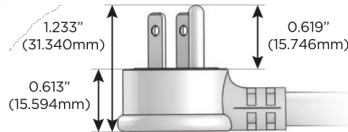

M-POWER-5T

AC POWER & DATA CONNECTIVITY SOLUTION

M-POWER-5TW-RAEAR-BZ4B

Specs:

Modules/Ports:

- R** Switched AC (Rocker Switch)
- A** Tamper Resistant AC Receptacle
- E** USB-A & USB-C (20W)

R A E

Distributed by