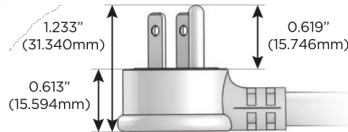

M-POWER-5T

AC POWER & DATA CONNECTIVITY SOLUTION

M-POWER-5TW-RAEAR-BRAAB

Specs:

Modules/Ports:

- R** Switched AC (Rocker Switch)
- A** Tamper Resistant AC Receptacle
- E** USB-A & USB-C (20W)

R A E

Distributed by