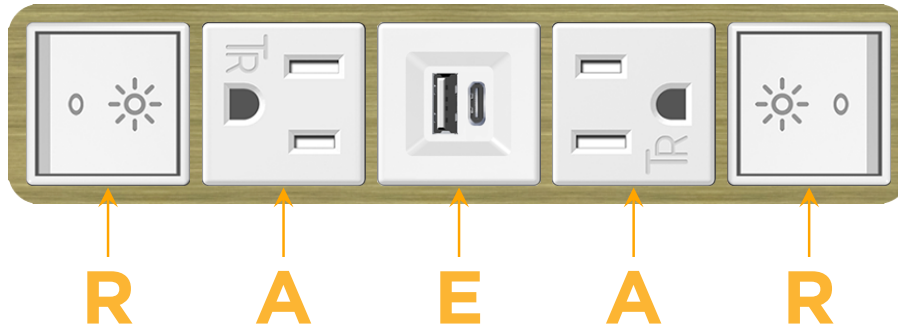

Bezel Finish: **BRASS ANTIQUED (ABS)**

Custom Finishes Available M-POWER-5TW-RAEAR-BRAAB

Features:

Module/Port Options:

- A** Tamper Resistant AC Receptacle
- E** USB-A & USB-C (20W)
- M** Double USB-A (Fast Charging Ports - 18W)
- H** HDMI
- 6** CAT 6
- 12** RJ 12
- X** Switched AC
- Y** 3-Way Switch (Low Voltage)
- V** USB-C (45W High Speed Charging Port)
- S** USB-C (25W High Speed Charging Port)
- R** Switched AC (Rocker Switch)
- D** Dimmer Switch

Plug:

Supplied with Low Profile Flat 45° Angle 120 VAC Plug

Optional Standard Straight 120 VAC Plug

Optional Straight 120 VAC Pass-through Plug

- CLEAN, COMPACT DESIGN
- STREAMLINED
- LOW PROFILE
- SIDE-EXITING CORDS
- PLUG & PLAY
- 6' AC CORD & PLUG (FLAT PLUG STANDARD)
- CUSTOMIZABLE CONFIGURATIONS AND FINISHES
- UL LISTED FOR MOUNTING IN FURNITURE
- 15A

M-POWER-5T

AC POWER & DATA CONNECTIVITY SOLUTION

M-POWER-5TW-RAEAR-BRAAB

Specs:

Modules/Ports:

- R** Switched AC (Rocker Switch)
- A** Tamper Resistant AC Receptacle
- E** USB-A & USB-C (20W)

R A E

Distributed by