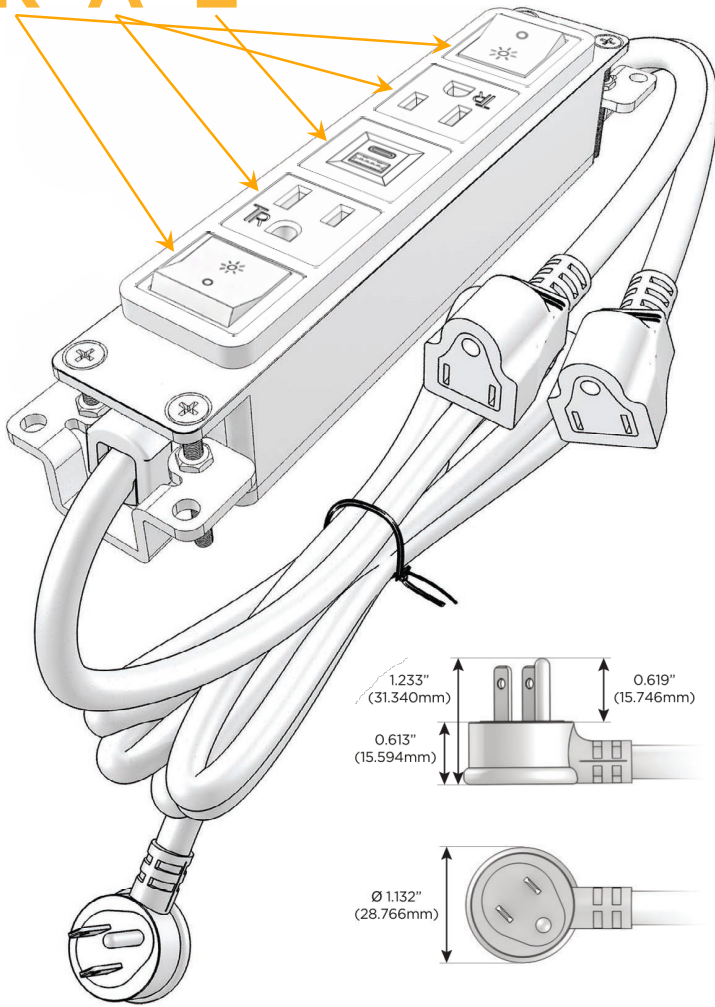

Bezel Finish: **BRASS ANTIQUED (ABS)**

Custom Finishes Available M-POWER-5TW-RAEAR-BRAAB

Features:

Module/Port Options:

- A** Tamper Resistant AC Receptacle
- E** USB-A & USB-C (20W)
- M** Double USB-A (Fast Charging Ports - 18W)
- H** HDMI
- 6** CAT 6
- 12** RJ 12
- X** Switched AC
- Y** 3-Way Switch (Low Voltage)
- V** USB-C (45W High Speed Charging Port)
- S** USB-C (25W High Speed Charging Port)
- R** Switched AC (Rocker Switch)
- D** Dimmer Switch

Plug:

Supplied with Low Profile Flat 45° Angle 120 VAC Plug

Optional Standard Straight 120 VAC Plug

Optional Straight 120 VAC Pass-through Plug

- CLEAN, COMPACT DESIGN
- STREAMLINED
- LOW PROFILE
- SIDE-EXITING CORDS
- PLUG & PLAY
- 6' AC CORD & PLUG (FLAT PLUG STANDARD)
- CUSTOMIZABLE CONFIGURATIONS AND FINISHES
- UL LISTED FOR MOUNTING IN FURNITURE
- 15A

M-POWER-5T

AC POWER & DATA CONNECTIVITY SOLUTION

M-POWER-5TW-RAEAR-BRAAB

Specs:

Modules/Ports:

- R** Switched AC (Rocker Switch)
- A** Tamper Resistant AC Receptacle
- E** USB-A & USB-C (20W)

R A E

Distributed by