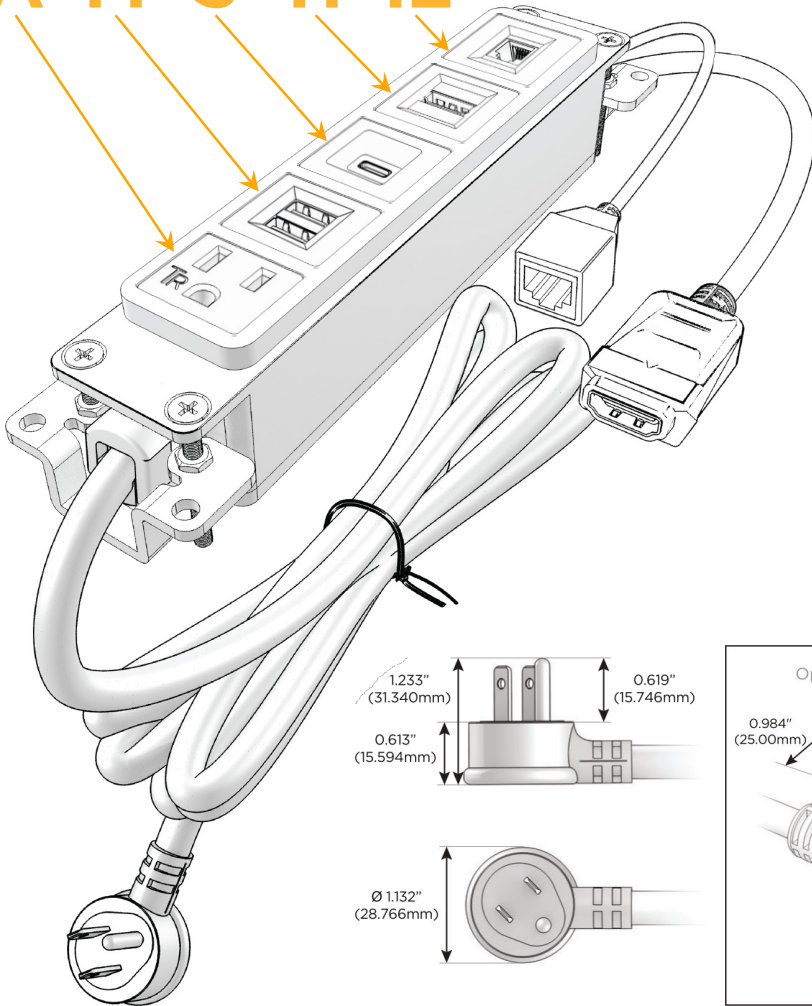

M-POWER-5T

AC POWER & DATA CONNECTIVITY SOLUTION

M-POWER-5TW-AMSH12-S3AB

Specs:

Modules/Ports:

- **A** Tamper Resistant AC Receptacle
- **M** Double USB-A (Fast Charging Ports - 18W)
- **S** USB-C (25W High Speed Charging Port)
- **H** HDMI
- **12** RJ 12

A M S H 12