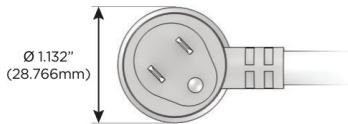

M-POWER-5T

AC POWER & DATA CONNECTIVITY SOLUTION

M-POWER-5TW-AMSH12-S3AB

Specs:

Modules/Ports:

- **A** Tamper Resistant AC Receptacle
- **M** Double USB-A (Fast Charging Ports - 18W)
- **S** USB-C (25W High Speed Charging Port)
- **H** HDMI
- **12** RJ 12

A M S H 12