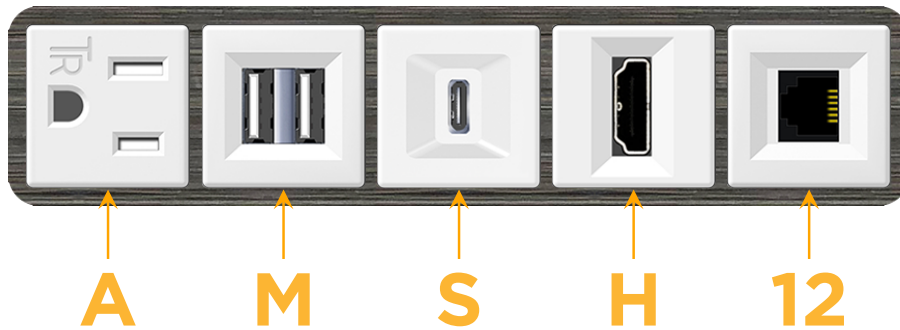

Bezel Finish: **GUNMETAL (ABS)**

Custom Finishes Available M-POWER-5TW-AMSH12-S3AB

Features:

Module/Port Options:

- A** Tamper Resistant AC Receptacle
- E** USB-A & USB-C (20W)
- M** Double USB-A (Fast Charging Ports - 18W)
- H** HDMI
- 6** CAT 6
- 12** RJ 12
- X** Switched AC
- Y** 3-Way Switch (Low Voltage)
- V** USB-C (45W High Speed Charging Port)
- S** USB-C (25W High Speed Charging Port)
- R** Switched AC (Rocker Switch)
- D** Dimmer Switch

Plug:

Supplied with Low Profile Flat 45° Angle 120 VAC Plug

Optional Standard Straight 120 VAC Plug

Optional Straight 120 VAC Pass-through Plug

- CLEAN, COMPACT DESIGN
- STREAMLINED
- LOW PROFILE
- SIDE-EXITING CORDS
- PLUG & PLAY
- 6' AC CORD & PLUG (FLAT PLUG STANDARD)
- CUSTOMIZABLE CONFIGURATIONS AND FINISHES
- UL LISTED FOR MOUNTING IN FURNITURE
- 15A

M-POWER-5T

AC POWER & DATA CONNECTIVITY SOLUTION

M-POWER-5TW-AMSH12-S3AB

Specs:

Modules/Ports:

- A** Tamper Resistant AC Receptacle
- M** Double USB-A (Fast Charging Ports - 18W)
- S** USB-C (25W High Speed Charging Port)
- H** HDMI
- 12** RJ 12