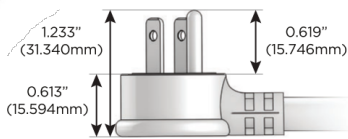

M-POWER-5T

AC POWER & DATA CONNECTIVITY SOLUTION

M-POWER-5TW-AMSH12-S3AB

Specs:

Modules/Ports:

- **A** Tamper Resistant AC Receptacle
- **M** Double USB-A (Fast Charging Ports - 18W)
- **S** USB-C (25W High Speed Charging Port)
- **H** HDMI
- **12** RJ 12

A M S H 12