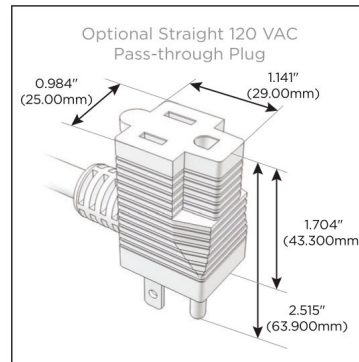

M-POWER-5T

AC POWER & DATA CONNECTIVITY SOLUTION

M-POWER-5TW-AMSH12-S3AB

Specs:

Modules/Ports:

- **A** Tamper Resistant AC Receptacle
- **M** Double USB-A (Fast Charging Ports - 18W)
- **S** USB-C (25W High Speed Charging Port)
- **H** HDMI
- **12** RJ 12

A M S H 12