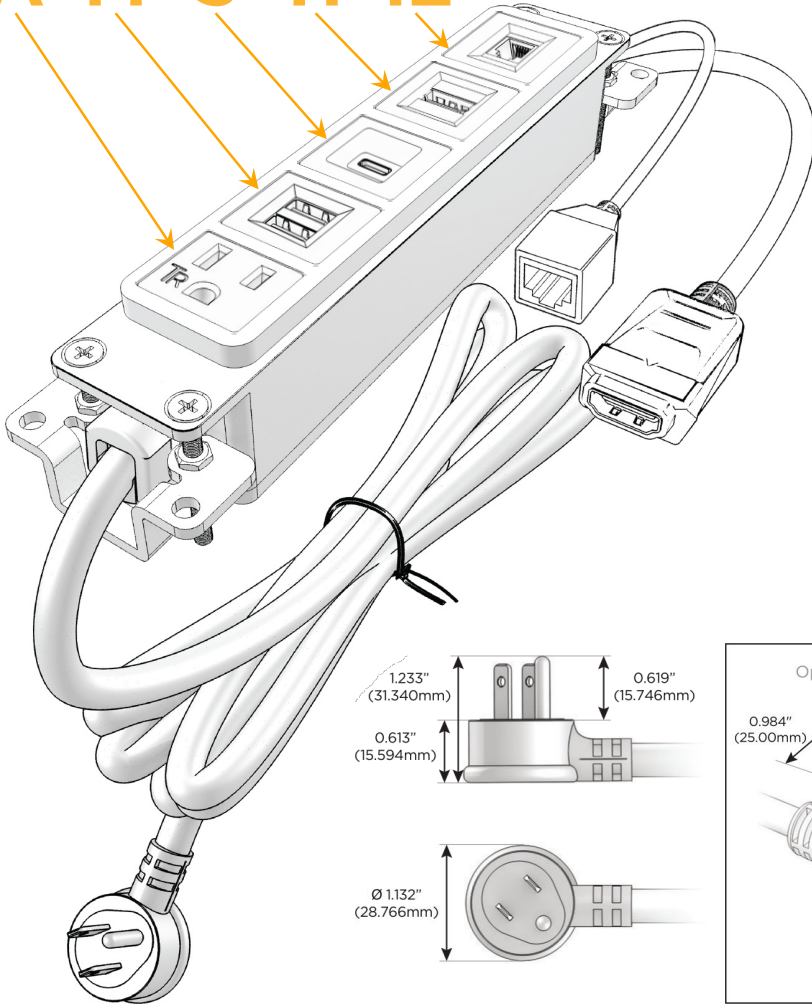

M-POWER-5T

AC POWER & DATA CONNECTIVITY SOLUTION

M-POWER-5TW-AMSH12-MAB

Specs:

Modules/Ports:

- **A** Tamper Resistant AC Receptacle
- **M** Double USB-A (Fast Charging Ports - 18W)
- **S** USB-C (25W High Speed Charging Port)
- **H** HDMI
- **12** RJ 12

A M S H 12