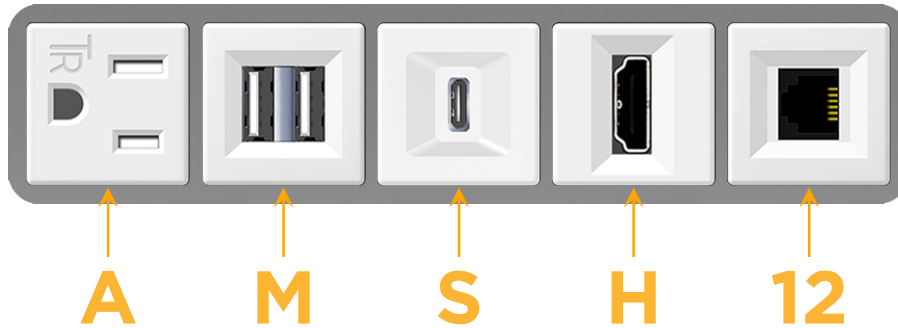

M-POWER-5T

AC POWER & DATA CONNECTIVITY SOLUTION

M-POWER-5TW-AMSH12-MAB

Distributed by

Mormax Company, Inc.

8 Westchester Plaza

Elmsford, NY 10523

914-699-0101

sales@mormax.com

mormax.com

Metro Light & Power's line of power & data solutions offers sophisticated design elements combined with greater ease of installation. Streamlined and low-profile, enhanced by side-exiting cords, our outlets advance the industry with their cutting edge look and feel. We believe flexibility is key, and we provide a variety of mounting options, including the ability to mount in limited spaces. Our outlets are available in many finishes and configurations, in addition to a custom color and finish capability for our clients.

Bezel Finish: **MAGNESIUM (ABS)**

Custom Finishes Available M-POWER-5TW-AMSH12-MAB

Features:

Module/Port Options:

- A Tamper Resistant AC Receptacle
- E USB-A & USB-C (20W)
- M Double USB-A (Fast Charging Ports - 18W)
- H HDMI
- 6 CAT 6
- 12 RJ 12
- X Switched AC
- Y 3-Way Switch (Low Voltage)
- V USB-C (45W High Speed Charging Port)
- S USB-C (25W High Speed Charging Port)
- R Switched AC (Rocker Switch)
- D Dimmer Switch

Plug:

Supplied with Low Profile Flat 45° Angle 120 VAC Plug

Optional Standard Straight 120 VAC Plug

Optional Straight 120 VAC Pass-through Plug

- CLEAN, COMPACT DESIGN
- STREAMLINED
- LOW PROFILE
- SIDE-EXITING CORDS
- PLUG & PLAY
- 6' AC CORD & PLUG (FLAT PLUG STANDARD)
- CUSTOMIZABLE CONFIGURATIONS AND FINISHES
- UL LISTED FOR MOUNTING IN FURNITURE
- 15A