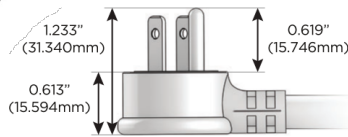

M-POWER-5T

AC POWER & DATA CONNECTIVITY SOLUTION

M-POWER-5TW-AMSH12-MAB

Specs:

Modules/Ports:

- **A** Tamper Resistant AC Receptacle
- **M** Double USB-A (Fast Charging Ports - 18W)
- **S** USB-C (25W High Speed Charging Port)
- **H** HDMI
- **12** RJ 12

A M S H 12