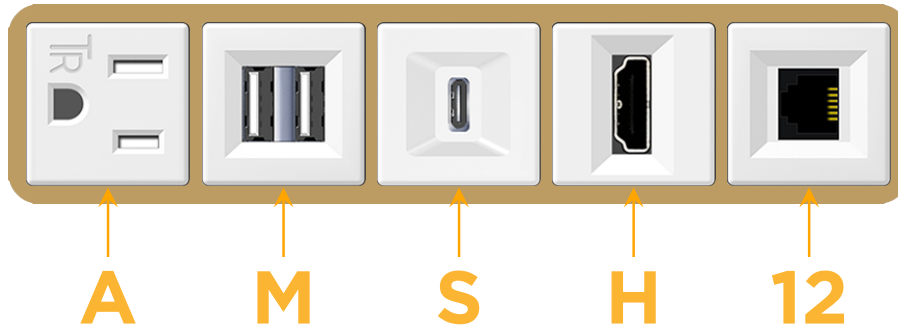

Bezel Finish: **STANDARD BRONZE (ABS)**

Custom Finishes Available M-POWER-5TW-AMSH12-BZAB

Features:

Module/Port Options:

- A** Tamper Resistant AC Receptacle
- E** USB-A & USB-C (20W)
- M** Double USB-A (Fast Charging Ports - 18W)
- H** HDMI
- 6** CAT 6
- 12** RJ 12
- X** Switched AC
- Y** 3-Way Switch (Low Voltage)
- V** USB-C (45W High Speed Charging Port)
- S** USB-C (25W High Speed Charging Port)
- R** Switched AC (Rocker Switch)
- D** Dimmer Switch

Plug:

Supplied with Low Profile Flat 45° Angle 120 VAC Plug

Optional Standard Straight 120 VAC Plug

Optional Straight 120 VAC Pass-through Plug

- CLEAN, COMPACT DESIGN
- STREAMLINED
- LOW PROFILE
- SIDE-EXITING CORDS
- PLUG & PLAY
- 6' AC CORD & PLUG (FLAT PLUG STANDARD)
- CUSTOMIZABLE CONFIGURATIONS AND FINISHES
- UL LISTED FOR MOUNTING IN FURNITURE
- 15A

M-POWER-5T

AC POWER & DATA CONNECTIVITY SOLUTION

M-POWER-5TW-AMSH12-BZAB

Specs:

Modules/Ports:

- A** Tamper Resistant AC Receptacle
- M** Double USB-A (Fast Charging Ports - 18W)
- S** USB-C (25W High Speed Charging Port)
- H** HDMI
- 12** RJ 12