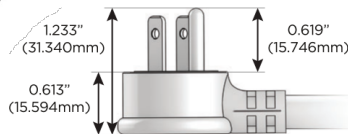

M-POWER-5T

AC POWER & DATA CONNECTIVITY SOLUTION

M-POWER-5TW-AMSH12-BZAB

Specs:

Modules/Ports:

- **A** Tamper Resistant AC Receptacle
- **M** Double USB-A (Fast Charging Ports - 18W)
- **S** USB-C (25W High Speed Charging Port)
- **H** HDMI
- **12** RJ 12

A M S H 12