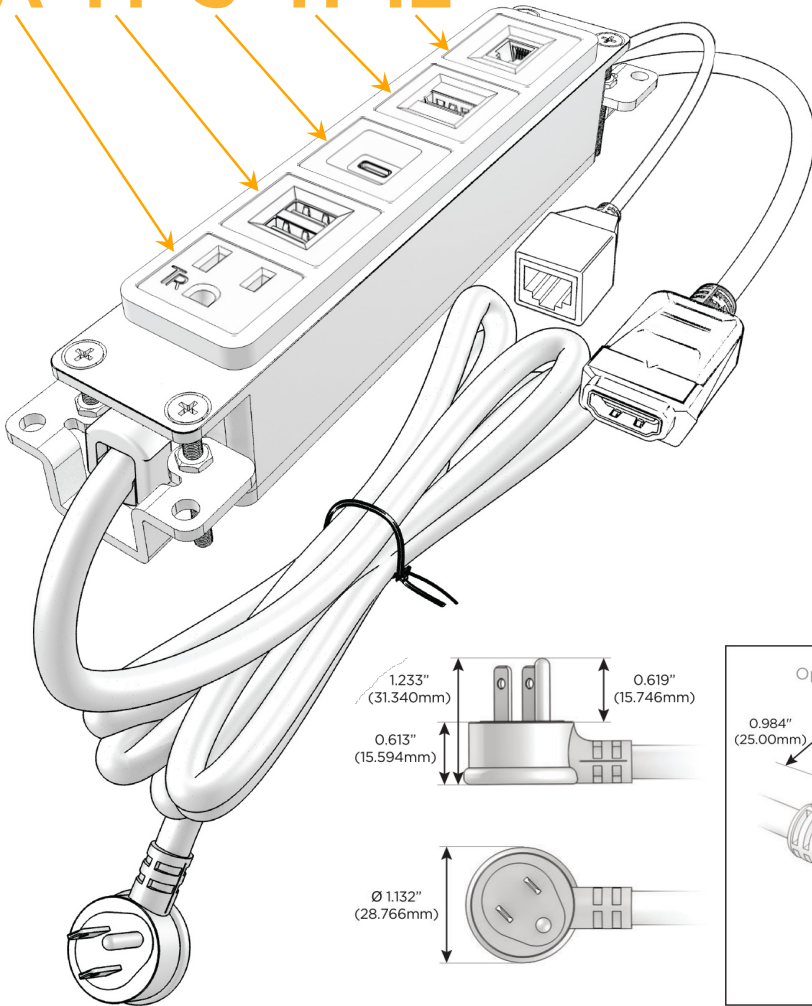

M-POWER-5T

AC POWER & DATA CONNECTIVITY SOLUTION

M-POWER-5TW-AMSH12-BZAB

Specs:

Modules/Ports:

- **A** Tamper Resistant AC Receptacle
- **M** Double USB-A (Fast Charging Ports - 18W)
- **S** USB-C (25W High Speed Charging Port)
- **H** HDMI
- **12** RJ 12

A M S H 12