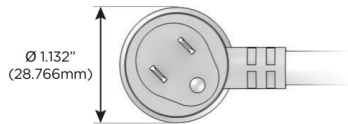

M-POWER-5T

AC POWER & DATA CONNECTIVITY SOLUTION

M-POWER-5TW-AMSH12-BZAB

Specs:

Modules/Ports:

- **A** Tamper Resistant AC Receptacle
- **M** Double USB-A (Fast Charging Ports - 18W)
- **S** USB-C (25W High Speed Charging Port)
- **H** HDMI
- **12** RJ 12

A M S H 12