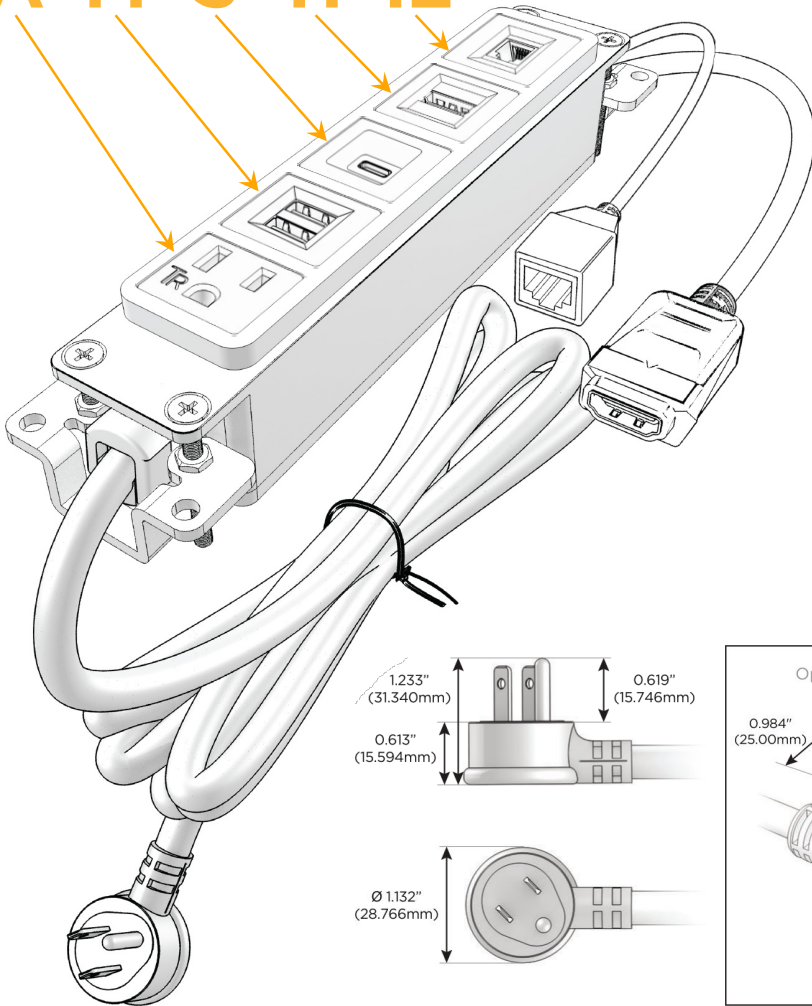

M-POWER-5T

AC POWER & DATA CONNECTIVITY SOLUTION

M-POWER-5TW-AMSH12-BZ5AAB

Specs:

Modules/Ports:

- **A** Tamper Resistant AC Receptacle
- **M** Double USB-A (Fast Charging Ports - 18W)
- **S** USB-C (25W High Speed Charging Port)
- **H** HDMI
- **12** RJ 12

A M S H 12