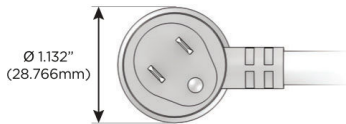

M-POWER-5T

AC POWER & DATA CONNECTIVITY SOLUTION

M-POWER-5TW-AMSH12-BZ5AAB

Specs:

Modules/Ports:

- **A** Tamper Resistant AC Receptacle
- **M** Double USB-A (Fast Charging Ports - 18W)
- **S** USB-C (25W High Speed Charging Port)
- **H** HDMI
- **12** RJ 12

A M S H 12