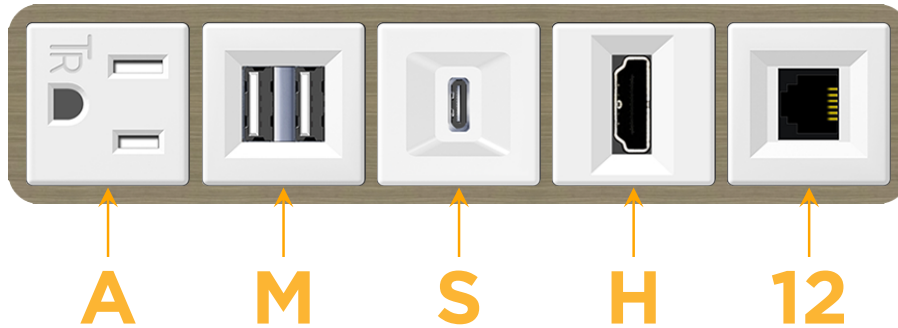

Bezel Finish: **ANTIQUED ARCHITECTURAL BRONZE (ABS)**

Custom Finishes Available M-POWER-5TW-AMSH12-BZ5AAB

Features:

Module/Port Options:

- A** Tamper Resistant AC Receptacle
- E** USB-A & USB-C (20W)
- M** Double USB-A (Fast Charging Ports - 18W)
- H** HDMI
- 6** CAT 6
- 12** RJ 12
- X** Switched AC
- Y** 3-Way Switch (Low Voltage)
- V** USB-C (45W High Speed Charging Port)
- S** USB-C (25W High Speed Charging Port)
- R** Switched AC (Rocker Switch)
- D** Dimmer Switch

Plug:

Supplied with Low Profile Flat 45° Angle 120 VAC Plug

Optional Standard Straight 120 VAC Plug

Optional Straight 120 VAC Pass-through Plug

- CLEAN, COMPACT DESIGN
- STREAMLINED
- LOW PROFILE
- SIDE-EXITING CORDS
- PLUG & PLAY
- 6' AC CORD & PLUG (FLAT PLUG STANDARD)
- CUSTOMIZABLE CONFIGURATIONS AND FINISHES
- UL LISTED FOR MOUNTING IN FURNITURE
- 15A

M-POWER-5T

AC POWER & DATA CONNECTIVITY SOLUTION

M-POWER-5TW-AMSH12-BZ5AAB

Specs:

Modules/Ports:

- A** Tamper Resistant AC Receptacle
- M** Double USB-A (Fast Charging Ports - 18W)
- S** USB-C (25W High Speed Charging Port)
- H** HDMI
- 12** RJ 12