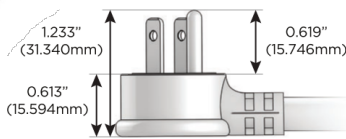

M-POWER-5T

AC POWER & DATA CONNECTIVITY SOLUTION

M-POWER-5TW-AMSH12-BZ5AAB

Specs:

Modules/Ports:

- **A** Tamper Resistant AC Receptacle
- **M** Double USB-A (Fast Charging Ports - 18W)
- **S** USB-C (25W High Speed Charging Port)
- **H** HDMI
- **12** RJ 12

A M S H 12