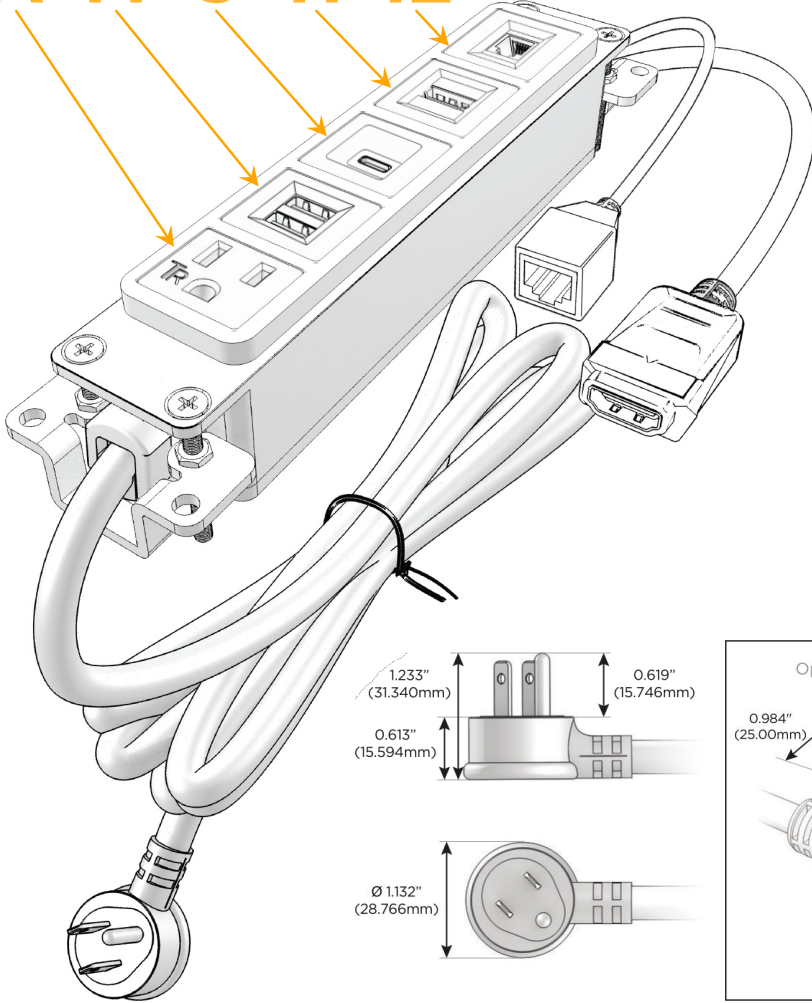

M-POWER-5T

AC POWER & DATA CONNECTIVITY SOLUTION

M-POWER-5TW-AMSH12-BRAAB

Specs:

Modules/Ports:

- **A** Tamper Resistant AC Receptacle
- **M** Double USB-A (Fast Charging Ports - 18W)
- **S** USB-C (25W High Speed Charging Port)
- **H** HDMI
- **12** RJ 12

A M S H 12