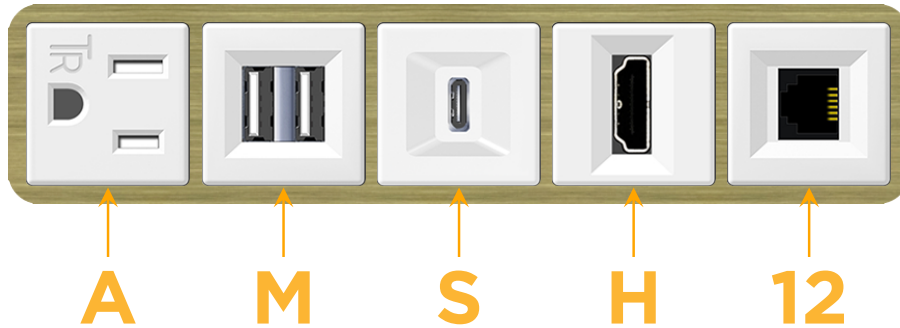

Bezel Finish: **BRASS ANTIQUED (ABS)**

Custom Finishes Available M-POWER-5TW-AMSH12-BRAAB

Features:

Module/Port Options:

- A** Tamper Resistant AC Receptacle
- E** USB-A & USB-C (20W)
- M** Double USB-A (Fast Charging Ports - 18W)
- H** HDMI
- 6** CAT 6
- 12** RJ 12
- X** Switched AC
- Y** 3-Way Switch (Low Voltage)
- V** USB-C (45W High Speed Charging Port)
- S** USB-C (25W High Speed Charging Port)
- R** Switched AC (Rocker Switch)
- D** Dimmer Switch

Plug:

Supplied with Low Profile Flat 45° Angle 120 VAC Plug

Optional Standard Straight 120 VAC Plug

Optional Straight 120 VAC Pass-through Plug

- CLEAN, COMPACT DESIGN
- STREAMLINED
- LOW PROFILE
- SIDE-EXITING CORDS
- PLUG & PLAY
- 6' AC CORD & PLUG (FLAT PLUG STANDARD)
- CUSTOMIZABLE CONFIGURATIONS AND FINISHES
- UL LISTED FOR MOUNTING IN FURNITURE
- 15A

M-POWER-5T

AC POWER & DATA CONNECTIVITY SOLUTION

M-POWER-5TW-AMSH12-BRAAB

Specs:

Modules/Ports:

- A** Tamper Resistant AC Receptacle
- M** Double USB-A (Fast Charging Ports - 18W)
- S** USB-C (25W High Speed Charging Port)
- H** HDMI
- 12** RJ 12