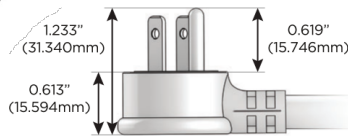

M-POWER-5T

AC POWER & DATA CONNECTIVITY SOLUTION

M-POWER-5TW-AMSH12-BRAAB

Specs:

Modules/Ports:

- **A** Tamper Resistant AC Receptacle
- **M** Double USB-A (Fast Charging Ports - 18W)
- **S** USB-C (25W High Speed Charging Port)
- **H** HDMI
- **12** RJ 12

A M S H 12