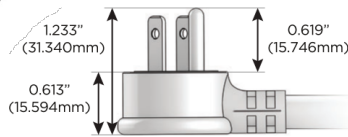

M-POWER-5T

AC POWER & DATA CONNECTIVITY SOLUTION

M-POWER-5TW-AMSH12-BAB

Specs:

Modules/Ports:

- **A** Tamper Resistant AC Receptacle
- **M** Double USB-A (Fast Charging Ports - 18W)
- **S** USB-C (25W High Speed Charging Port)
- **H** HDMI
- **12** RJ 12

A M S H 12