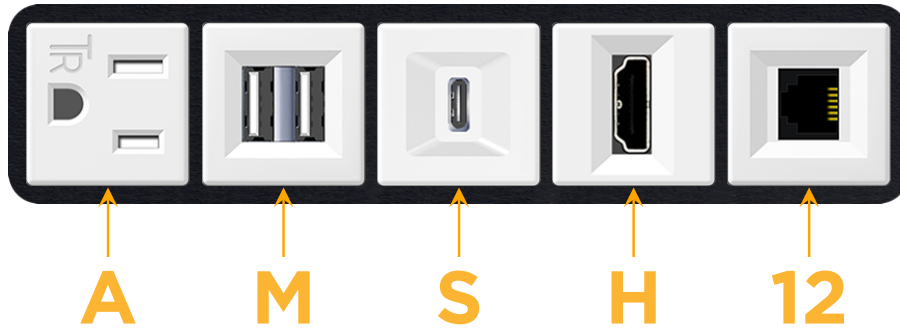

Bezel Finish: **BLACK (ABS)**

Custom Finishes Available M-POWER-5TW-AMSH12-BAB

Features:

**Module/Port Options:**

- A** Tamper Resistant AC Receptacle
- E** USB-A & USB-C (20W)
- M** Double USB-A (Fast Charging Ports - 18W)
- H** HDMI
- 6** CAT 6
- 12** RJ 12
- X** Switched AC
- Y** 3-Way Switch (Low Voltage)
- V** USB-C (45W High Speed Charging Port)
- S** USB-C (25W High Speed Charging Port)
- R** Switched AC (Rocker Switch)
- D** Dimmer Switch

**Plug:**

Supplied with Low Profile Flat 45° Angle 120 VAC Plug

Optional Standard Straight 120 VAC Plug

Optional Straight 120 VAC Pass-through Plug

- CLEAN, COMPACT DESIGN
- STREAMLINED
- LOW PROFILE
- SIDE-EXITING CORDS
- PLUG & PLAY
- 6' AC CORD & PLUG (FLAT PLUG STANDARD)
- CUSTOMIZABLE CONFIGURATIONS AND FINISHES
- UL LISTED FOR MOUNTING IN FURNITURE
- 15A

# M-POWER-5T

AC POWER & DATA CONNECTIVITY SOLUTION

M-POWER-5TW-AMSH12-BAB

Specs:

**Modules/Ports:**

- A** Tamper Resistant AC Receptacle
- M** Double USB-A (Fast Charging Ports - 18W)
- S** USB-C (25W High Speed Charging Port)
- H** HDMI
- 12** RJ 12