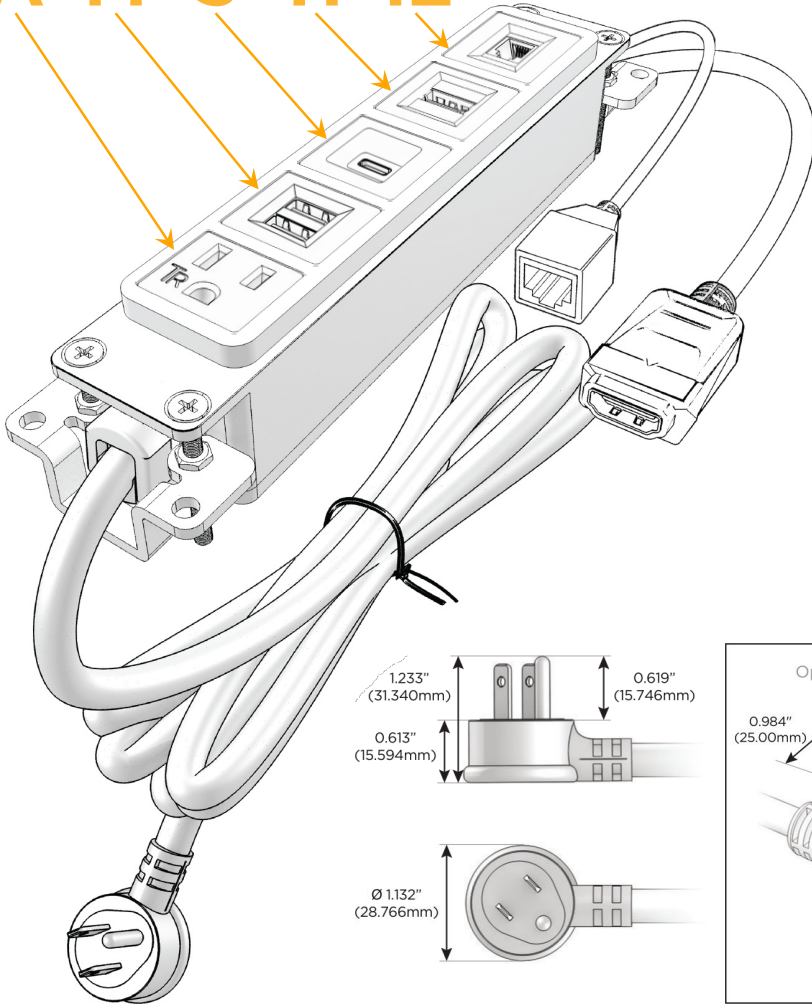

M-POWER-5T

AC POWER & DATA CONNECTIVITY SOLUTION

M-POWER-5TW-AMSH12-BAB

Specs:

Modules/Ports:

- **A** Tamper Resistant AC Receptacle
- **M** Double USB-A (Fast Charging Ports - 18W)
- **S** USB-C (25W High Speed Charging Port)
- **H** HDMI
- **12** RJ 12

A M S H 12