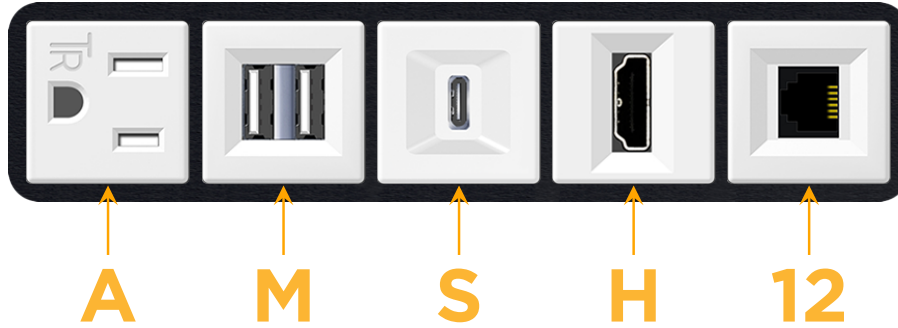

M-POWER-5T

AC POWER & DATA CONNECTIVITY SOLUTION

M-POWER-5TW-AMSH12-B2AB

Distributed by

Mormax Company, Inc.

8 Westchester Plaza

Elmsford, NY 10523

914-699-0101

sales@mormax.com

mormax.com

Metro Light & Power's line of power & data solutions offers sophisticated design elements combined with greater ease of installation. Streamlined and low-profile, enhanced by side-exiting cords, our outlets advance the industry with their cutting edge look and feel. We believe flexibility is key, and we provide a variety of mounting options, including the ability to mount in limited spaces. Our outlets are available in many finishes and configurations, in addition to a custom color and finish capability for our clients.

Bezel Finish: **SATIN BLACK (ABS)**

Custom Finishes Available M-POWER-5TW-AMSH12-B2AB

Features:

Module/Port Options:

- A Tamper Resistant AC Receptacle
- E USB-A & USB-C (20W)
- M Double USB-A (Fast Charging Ports - 18W)
- H HDMI
- 6 CAT 6
- 12 RJ 12
- X Switched AC
- Y 3-Way Switch (Low Voltage)
- V USB-C (45W High Speed Charging Port)
- S USB-C (25W High Speed Charging Port)
- R Switched AC (Rocker Switch)
- D Dimmer Switch

Plug:

- Supplied with Low Profile Flat 45° Angle 120 VAC Plug
- Optional Standard Straight 120 VAC Plug
- Optional Straight 120 VAC Pass-through Plug

- CLEAN, COMPACT DESIGN
- STREAMLINED
- LOW PROFILE
- SIDE-EXITING CORDS
- PLUG & PLAY
- 6' AC CORD & PLUG (FLAT PLUG STANDARD)
- CUSTOMIZABLE CONFIGURATIONS AND FINISHES
- UL LISTED FOR MOUNTING IN FURNITURE
- 15A