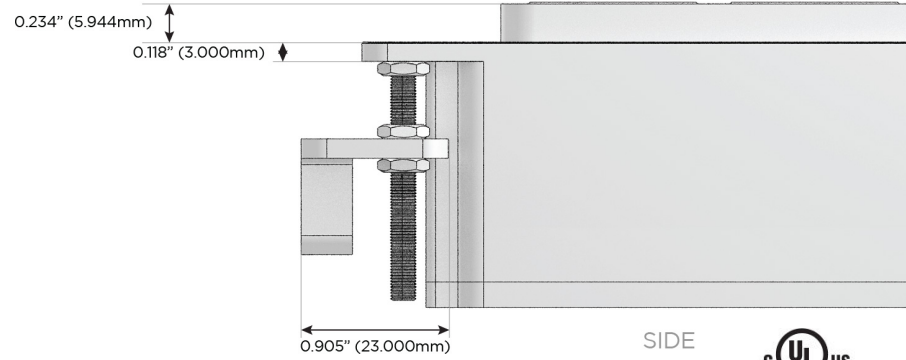

# M-POWER-5T

AC POWER & DATA CONNECTIVITY SOLUTION

M-POWER-5TW-AMSH12-B2AB

Specs:

**Modules/Ports:**

- A** Tamper Resistant AC Receptacle
- M** Double USB-A (Fast Charging Ports - 18W)
- S** USB-C (25W High Speed Charging Port)
- H** HDMI
- 12** RJ 12

TOP

SIDE