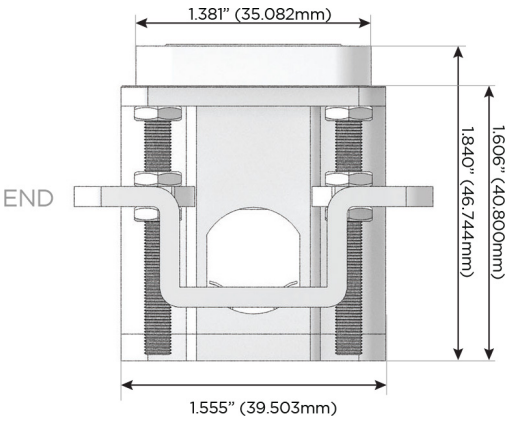

### Plug:

- Supplied with Low Profile Flat 45° Angle 120 VAC Plug
- Optional Standard Straight 120 VAC Plug
- Optional Straight 120 VAC Pass-through Plug

- CLEAN, COMPACT DESIGN
- STREAMLINED
- LOW PROFILE
- SIDE-EXITING CORDS
- PLUG & PLAY
- 6' AC CORD & PLUG (FLAT PLUG STANDARD)
- CUSTOMIZABLE CONFIGURATIONS AND FINISHES
- UL LISTED FOR MOUNTING IN FURNITURE
- 15A

# M-POWER-5T

AC POWER & DATA CONNECTIVITY SOLUTION

M-POWER-5TW-AMSH12-B2AB

Specs:

**Modules/Ports:**

- A** Tamper Resistant AC Receptacle
- M** Double USB-A (Fast Charging Ports - 18W)
- S** USB-C (25W High Speed Charging Port)
- H** HDMI
- 12** RJ 12

**A M S H 12**

Distributed by

Mormax Company, Inc.

8 Westchester Plaza

Elmsford, NY 10523

914-699-0101

sales@mormax.com

mormax.com

TOP

SIDE