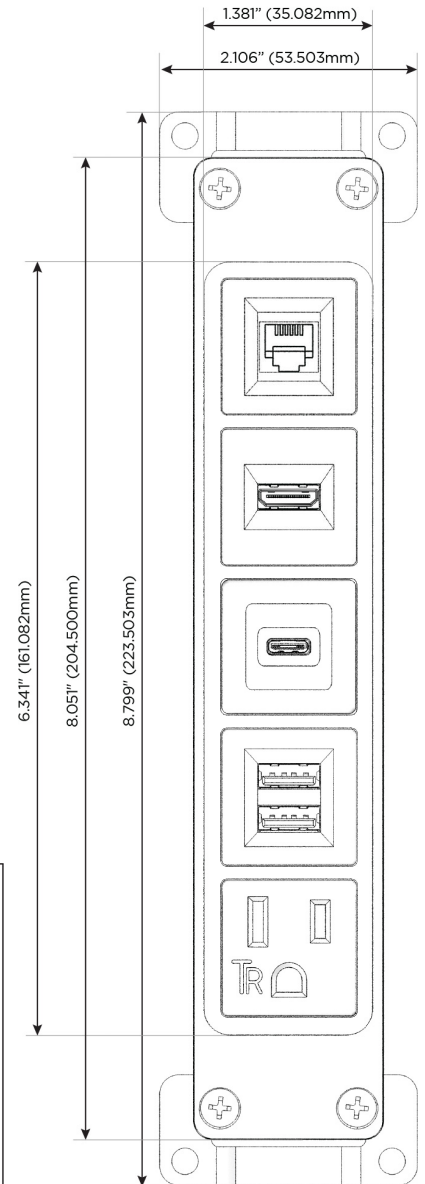

### Module/Port Options:

- A Tamper Resistant AC Receptacle
- E USB-A & USB-C (20W)
- M Double USB-A (Fast Charging Ports - 18W)
- H HDMI
- 6 CAT 6
- 12 RJ 12
- X Switched AC
- Y 3-Way Switch (Low Voltage)
- V USB-C (45W High Speed Charging Port)
- S USB-C (25W High Speed Charging Port)
- R Switched AC (Rocker Switch)
- D Dimmer Switch

### Plug:

- Supplied with Low Profile Flat 45° Angle 120 VAC Plug
- Optional Standard Straight 120 VAC Plug
- Optional Straight 120 VAC Pass-through Plug

- CLEAN, COMPACT DESIGN
- STREAMLINED
- LOW PROFILE
- SIDE-EXITING CORDS
- PLUG & PLAY
- 6' AC CORD & PLUG (FLAT PLUG STANDARD)
- CUSTOMIZABLE CONFIGURATIONS AND FINISHES
- UL LISTED FOR MOUNTING IN FURNITURE
- 15A

# M-POWER-5T

AC POWER & DATA CONNECTIVITY SOLUTION

M-POWER-5TW-AMSH12-B2AB

Specs:

**Modules/Ports:**

- A** Tamper Resistant AC Receptacle
- M** Double USB-A (Fast Charging Ports - 18W)
- S** USB-C (25W High Speed Charging Port)
- H** HDMI
- 12** RJ 12

TOP

SIDE