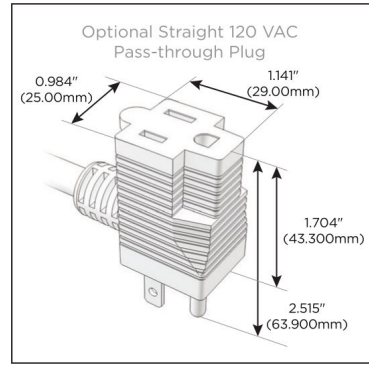

M-POWER-5T

AC POWER & DATA CONNECTIVITY SOLUTION

M-POWER-5TW-AMSH12-B2AB

Specs:

Modules/Ports:

- **A** Tamper Resistant AC Receptacle
- **M** Double USB-A (Fast Charging Ports - 18W)
- **S** USB-C (25W High Speed Charging Port)
- **H** HDMI
- **12** RJ 12

A M S H 12