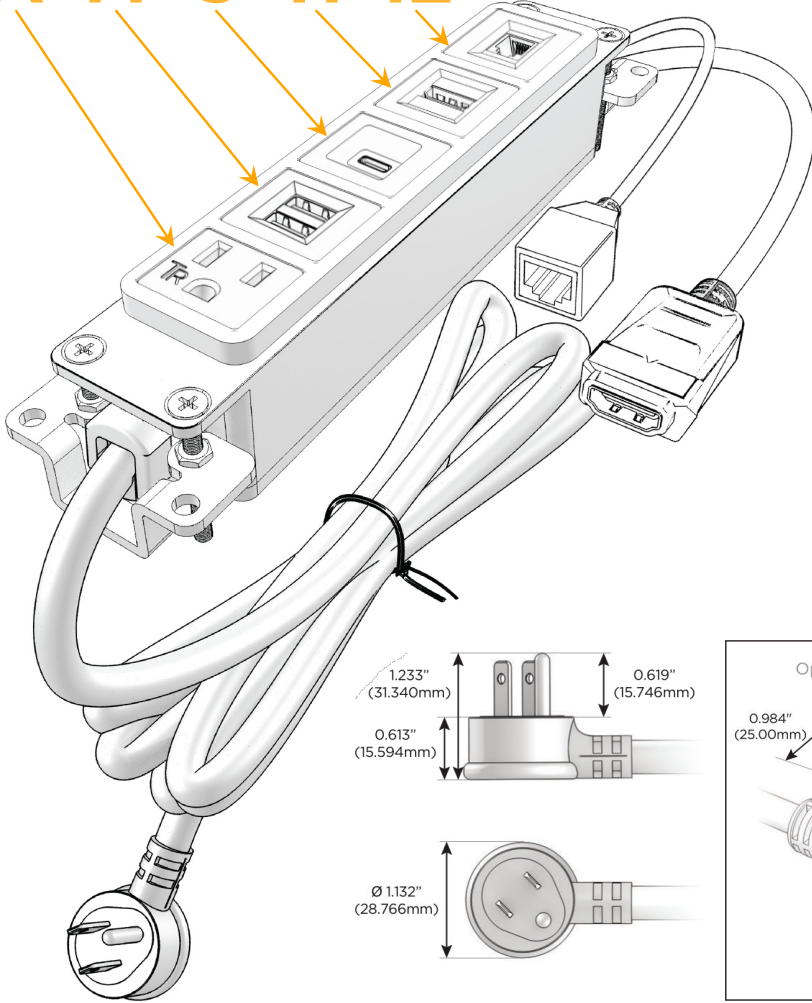

M-POWER-5T

AC POWER & DATA CONNECTIVITY SOLUTION

M-POWER-5TW-AMSH12-B2AB

Specs:

Modules/Ports:

- **A** Tamper Resistant AC Receptacle
- **M** Double USB-A (Fast Charging Ports - 18W)
- **S** USB-C (25W High Speed Charging Port)
- **H** HDMI
- **12** RJ 12

A M S H 12