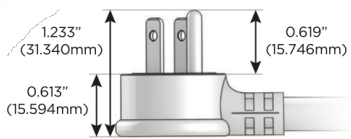

M-POWER-5T

AC POWER & DATA CONNECTIVITY SOLUTION

M-POWER-5TW-AMSH12-B2AB

Specs:

Modules/Ports:

- **A** Tamper Resistant AC Receptacle
- **M** Double USB-A (Fast Charging Ports - 18W)
- **S** USB-C (25W High Speed Charging Port)
- **H** HDMI
- **12** RJ 12

A M S H 12