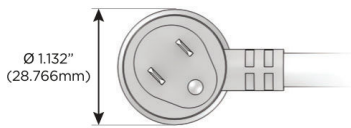

M-POWER-5T

AC POWER & DATA CONNECTIVITY SOLUTION

M-POWER-5TW-AMSH12-B2AB

Specs:

Modules/Ports:

- **A** Tamper Resistant AC Receptacle
- **M** Double USB-A (Fast Charging Ports - 18W)
- **S** USB-C (25W High Speed Charging Port)
- **H** HDMI
- **12** RJ 12

A M S H 12