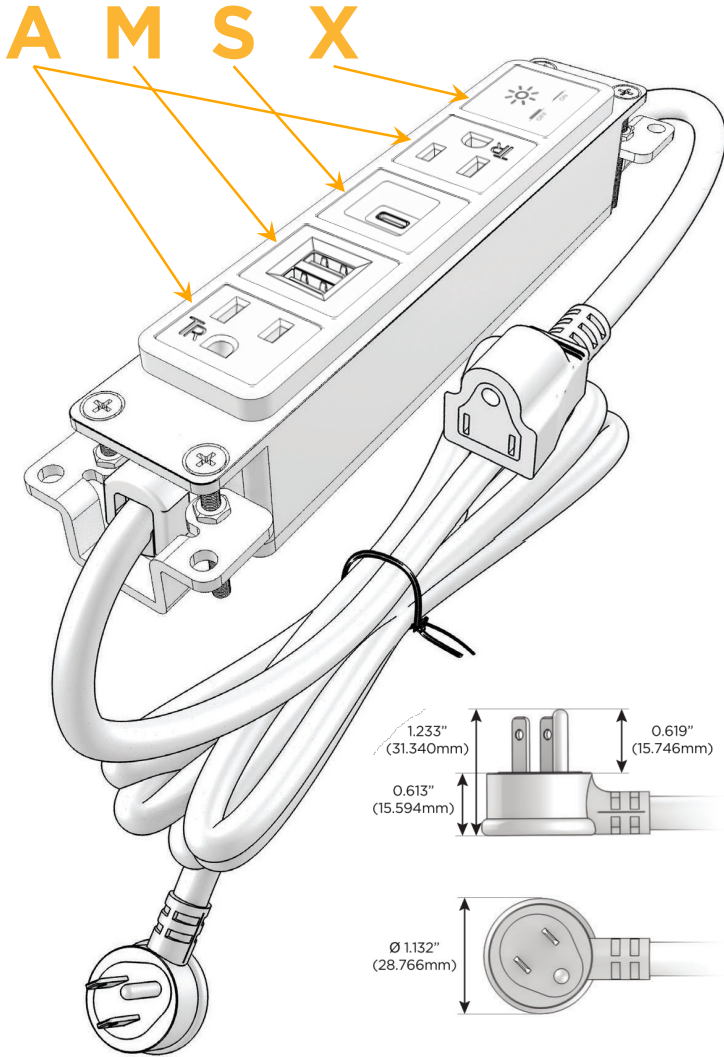

Bezel Finish: **WHITE (ABS)**

Custom Finishes Available M-POWER-5TW-AMSAX-WAB

Features:

Module/Port Options:

- A** Tamper Resistant AC Receptacle
- E** USB-A & USB-C (20W)
- M** Double USB-A (Fast Charging Ports - 18W)
- H** HDMI
- 6** CAT 6
- 12** RJ 12
- X** Switched AC
- Y** 3-Way Switch (Low Voltage)
- V** USB-C (45W High Speed Charging Port)
- S** USB-C (25W High Speed Charging Port)
- R** Switched AC (Rocker Switch)
- D** Dimmer Switch

Plug:

Supplied with Low Profile Flat 45° Angle 120 VAC Plug

Optional Standard Straight 120 VAC Plug

Optional Straight 120 VAC Pass-through Plug

- CLEAN, COMPACT DESIGN
- STREAMLINED
- LOW PROFILE
- SIDE-EXITING CORDS
- PLUG & PLAY
- 6' AC CORD & PLUG (FLAT PLUG STANDARD)
- CUSTOMIZABLE CONFIGURATIONS AND FINISHES
- UL LISTED FOR MOUNTING IN FURNITURE
- 15A

M-POWER-5T

AC POWER & DATA CONNECTIVITY SOLUTION

M-POWER-5TW-AMSAX-WAB

Specs:

Modules/Ports:

- A** Tamper Resistant AC Receptacle
- M** Double USB-A (Fast Charging Ports - 18W)
- S** USB-C (25W High Speed Charging Port)
- X** Switched AC