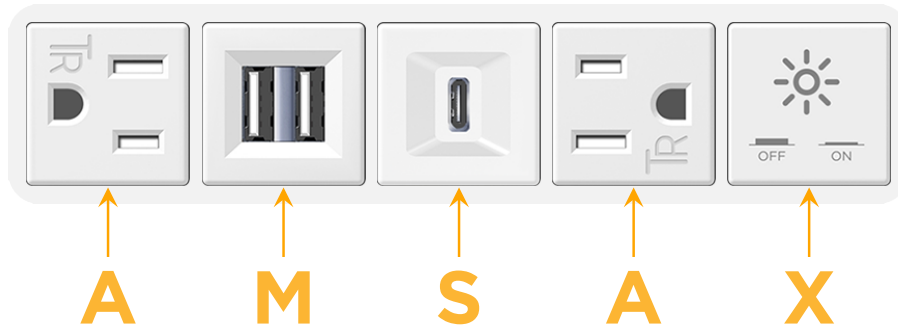

Bezel Finish: **WHITE (ABS)**

Custom Finishes Available M-POWER-5TW-AMSAX-WAB

Features:

Module/Port Options:

- A** Tamper Resistant AC Receptacle
- E** USB-A & USB-C (20W)
- M** Double USB-A (Fast Charging Ports - 18W)
- H** HDMI
- 6** CAT 6
- 12** RJ 12
- X** Switched AC
- Y** 3-Way Switch (Low Voltage)
- V** USB-C (45W High Speed Charging Port)
- S** USB-C (25W High Speed Charging Port)
- R** Switched AC (Rocker Switch)
- D** Dimmer Switch

Plug:

Supplied with Low Profile Flat 45° Angle 120 VAC Plug

Optional Standard Straight 120 VAC Plug

Optional Straight 120 VAC Pass-through Plug

- CLEAN, COMPACT DESIGN
- STREAMLINED
- LOW PROFILE
- SIDE-EXITING CORDS
- PLUG & PLAY
- 6' AC CORD & PLUG (FLAT PLUG STANDARD)
- CUSTOMIZABLE CONFIGURATIONS AND FINISHES
- UL LISTED FOR MOUNTING IN FURNITURE
- 15A

M-POWER-5T

AC POWER & DATA CONNECTIVITY SOLUTION

M-POWER-5TW-AMSAX-WAB

Specs:

Modules/Ports:

- A** Tamper Resistant AC Receptacle
- M** Double USB-A (Fast Charging Ports - 18W)
- S** USB-C (25W High Speed Charging Port)
- X** Switched AC