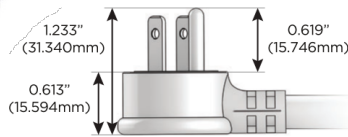

M-POWER-5T

AC POWER & DATA CONNECTIVITY SOLUTION

M-POWER-5TW-AMSAX-WAB

Specs:

Modules/Ports:

- A** Tamper Resistant AC Receptacle
- M** Double USB-A (Fast Charging Ports - 18W)
- S** USB-C (25W High Speed Charging Port)
- X** Switched AC