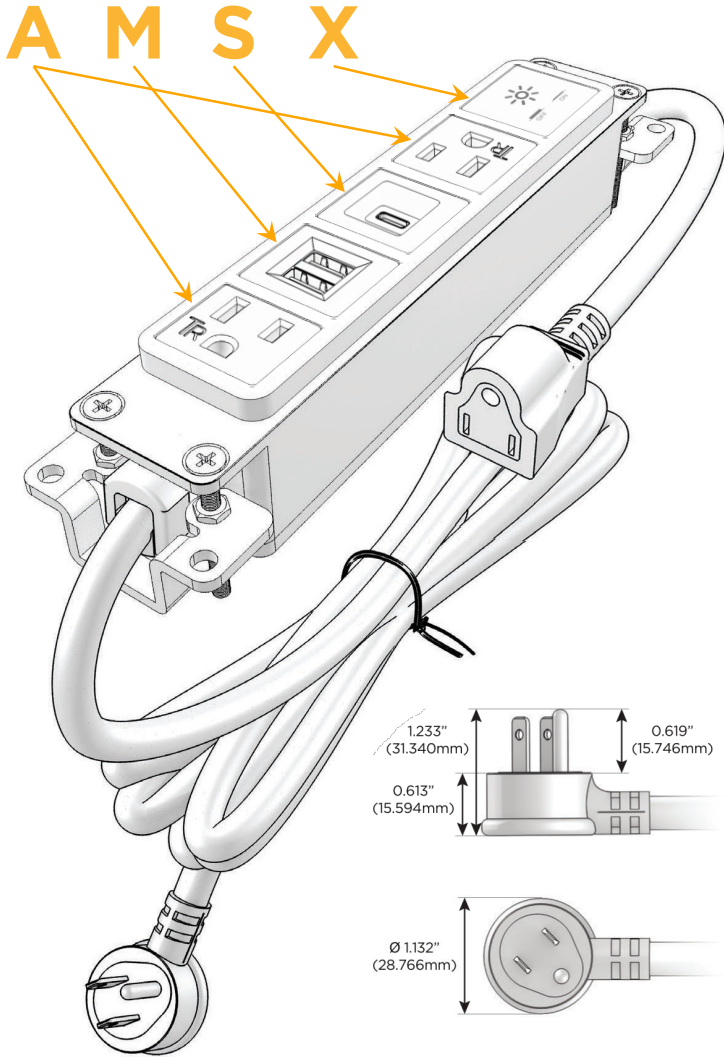

### Module/Port Options:

- A** Tamper Resistant AC Receptacle
- E** USB-A & USB-C (20W)
- M** Double USB-A (Fast Charging Ports - 18W)
- H** HDMI
- 6** CAT 6
- 12** RJ 12
- X** Switched AC
- Y** 3-Way Switch (Low Voltage)
- V** USB-C (45W High Speed Charging Port)
- S** USB-C (25W High Speed Charging Port)
- R** Switched AC (Rocker Switch)
- D** Dimmer Switch

### Plug:

Supplied with Low Profile Flat 45° Angle 120 VAC Plug

Optional Standard Straight 120 VAC Plug

Optional Straight 120 VAC Pass-through Plug

- CLEAN, COMPACT DESIGN
- STREAMLINED
- LOW PROFILE
- SIDE-EXITING CORDS
- PLUG & PLAY
- 6' AC CORD & PLUG (FLAT PLUG STANDARD)
- CUSTOMIZABLE CONFIGURATIONS AND FINISHES
- UL LISTED FOR MOUNTING IN FURNITURE
- 15A

## AC POWER & DATA CONNECTIVITY SOLUTION

M-POWER-5TW-AMSAX-SS8B

Specs:

### Modules/Ports:

- A** Tamper Resistant AC Receptacle
- M** Double USB-A (Fast Charging Ports - 18W)
- S** USB-C (25W High Speed Charging Port)
- X** Switched AC

Distributed by

Mormax Company, Inc.

8 Westchester Plaza