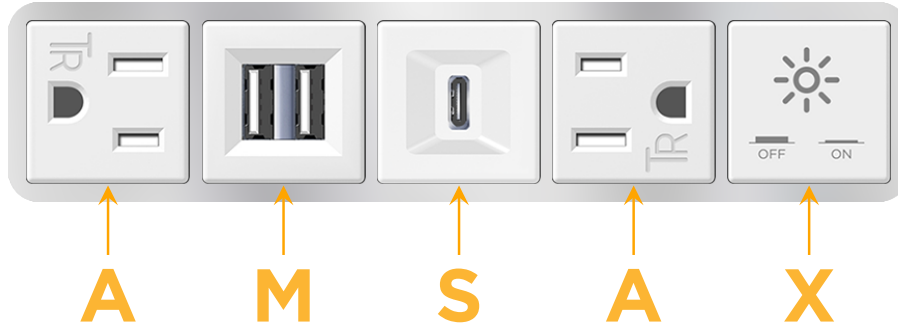

M-POWER-5T

AC POWER & DATA CONNECTIVITY SOLUTION

M-POWER-5TW-AMSAX-SS8B

Distributed by

Mormax Company, Inc.

8 Westchester Plaza

Elmsford, NY 10523

914-699-0101

sales@mormax.com

mormax.com

Metro Light & Power's line of power & data solutions offers sophisticated design elements combined with greater ease of installation. Streamlined and low-profile, enhanced by side-exiting cords, our outlets advance the industry with their cutting edge look and feel. We believe flexibility is key, and we provide a variety of mounting options, including the ability to mount in limited spaces. Our outlets are available in many finishes and configurations, in addition to a custom color and finish capability for our clients.

Bezel Finish: **STAINLESS STEEL MIRROR FINISH**

Custom Finishes Available M-POWER-5TW-AMSAX-SS8B

Features:

Module/Port Options:

- **A** Tamper Resistant AC Receptacle
- **E** USB-A & USB-C (20W)
- **M** Double USB-A (Fast Charging Ports - 18W)
- **H** HDMI
- **6** CAT 6
- **12** RJ 12
- **X** Switched AC
- **Y** 3-Way Switch (Low Voltage)
- **V** USB-C (45W High Speed Charging Port)
- **S** USB-C (25W High Speed Charging Port)
- **R** Switched AC (Rocker Switch)
- **D** Dimmer Switch

Plug:

Supplied with Low Profile Flat 45° Angle 120 VAC Plug

Optional Standard Straight 120 VAC Plug

Optional Straight 120 VAC Pass-through Plug

- CLEAN, COMPACT DESIGN
- STREAMLINED
- LOW PROFILE
- SIDE-EXITING CORDS
- PLUG & PLAY
- 6' AC CORD & PLUG (FLAT PLUG STANDARD)
- CUSTOMIZABLE CONFIGURATIONS AND FINISHES
- UL LISTED FOR MOUNTING IN FURNITURE
- 15A