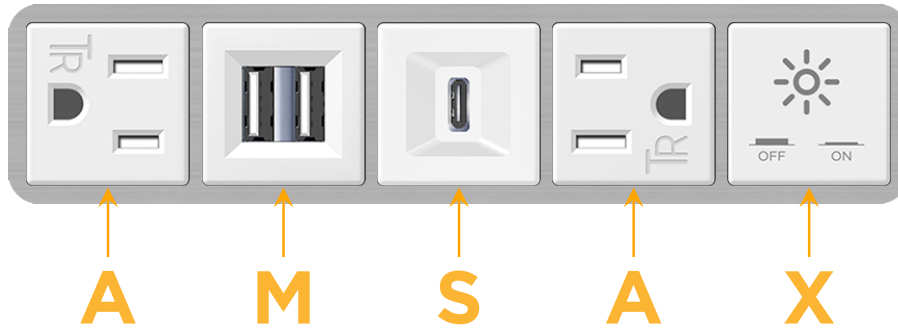

Bezel Finish: **STAINLESS STEEL BRUSHED**

Custom Finishes Available M-POWER-5TW-AMSAX-SS4B

Features:

Module/Port Options:

- A** Tamper Resistant AC Receptacle
- E** USB-A & USB-C (20W)
- M** Double USB-A (Fast Charging Ports - 18W)
- H** HDMI
- 6** CAT 6
- 12** RJ 12
- X** Switched AC
- Y** 3-Way Switch (Low Voltage)
- V** USB-C (45W High Speed Charging Port)
- S** USB-C (25W High Speed Charging Port)
- R** Switched AC (Rocker Switch)
- D** Dimmer Switch

Plug:

Supplied with Low Profile Flat 45° Angle 120 VAC Plug

Optional Standard Straight 120 VAC Plug

Optional Straight 120 VAC Pass-through Plug

- CLEAN, COMPACT DESIGN
- STREAMLINED
- LOW PROFILE
- SIDE-EXITING CORDS
- PLUG & PLAY
- 6' AC CORD & PLUG (FLAT PLUG STANDARD)
- CUSTOMIZABLE CONFIGURATIONS AND FINISHES
- UL LISTED FOR MOUNTING IN FURNITURE
- 15A

M-POWER-5T

AC POWER & DATA CONNECTIVITY SOLUTION

M-POWER-5TW-AMSAX-SS4B

Specs:

Modules/Ports:

- A** Tamper Resistant AC Receptacle
- M** Double USB-A (Fast Charging Ports - 18W)
- S** USB-C (25W High Speed Charging Port)
- X** Switched AC