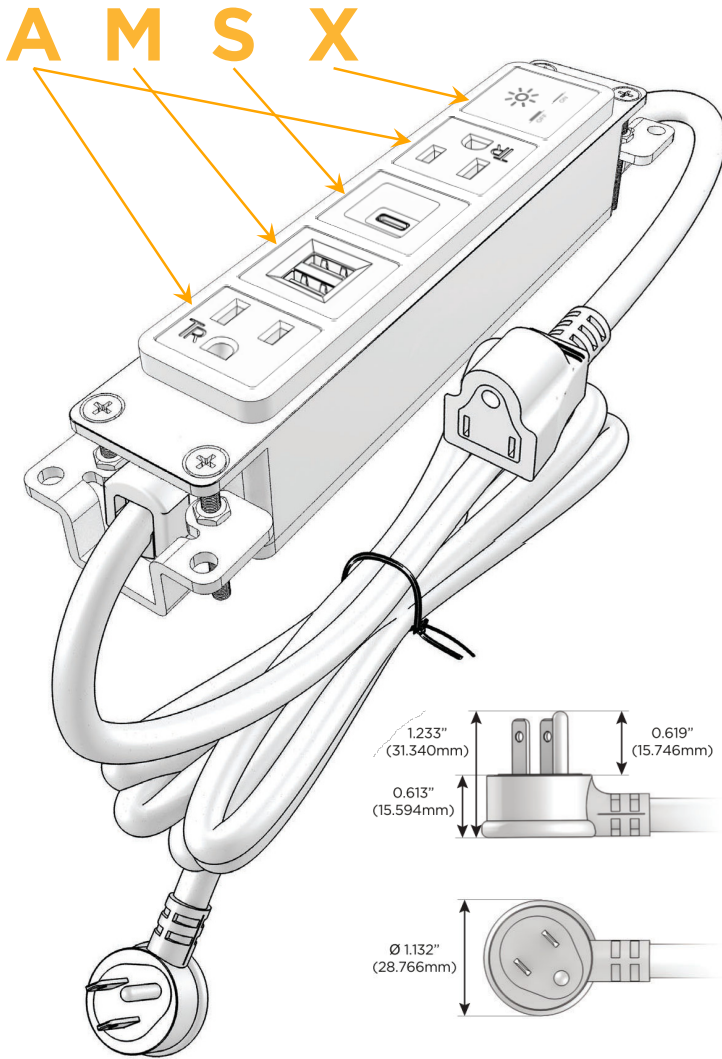

Bezel Finish: **STAINLESS STEEL BRUSHED**

Custom Finishes Available M-POWER-5TW-AMSAX-SS4B

Features:

Module/Port Options:

- A** Tamper Resistant AC Receptacle
- E** USB-A & USB-C (20W)
- M** Double USB-A (Fast Charging Ports - 18W)
- H** HDMI
- 6** CAT 6
- 12** RJ 12
- X** Switched AC
- Y** 3-Way Switch (Low Voltage)
- V** USB-C (45W High Speed Charging Port)
- S** USB-C (25W High Speed Charging Port)
- R** Switched AC (Rocker Switch)
- D** Dimmer Switch

Plug:

Supplied with Low Profile Flat 45° Angle 120 VAC Plug

Optional Standard Straight 120 VAC Plug

Optional Straight 120 VAC Pass-through Plug

- CLEAN, COMPACT DESIGN
- STREAMLINED
- LOW PROFILE
- SIDE-EXITING CORDS
- PLUG & PLAY
- 6' AC CORD & PLUG (FLAT PLUG STANDARD)
- CUSTOMIZABLE CONFIGURATIONS AND FINISHES
- UL LISTED FOR MOUNTING IN FURNITURE
- 15A

M-POWER-5T

AC POWER & DATA CONNECTIVITY SOLUTION

M-POWER-5TW-AMSAX-SS4B

Specs:

Modules/Ports:

- A** Tamper Resistant AC Receptacle
- M** Double USB-A (Fast Charging Ports - 18W)
- S** USB-C (25W High Speed Charging Port)
- X** Switched AC