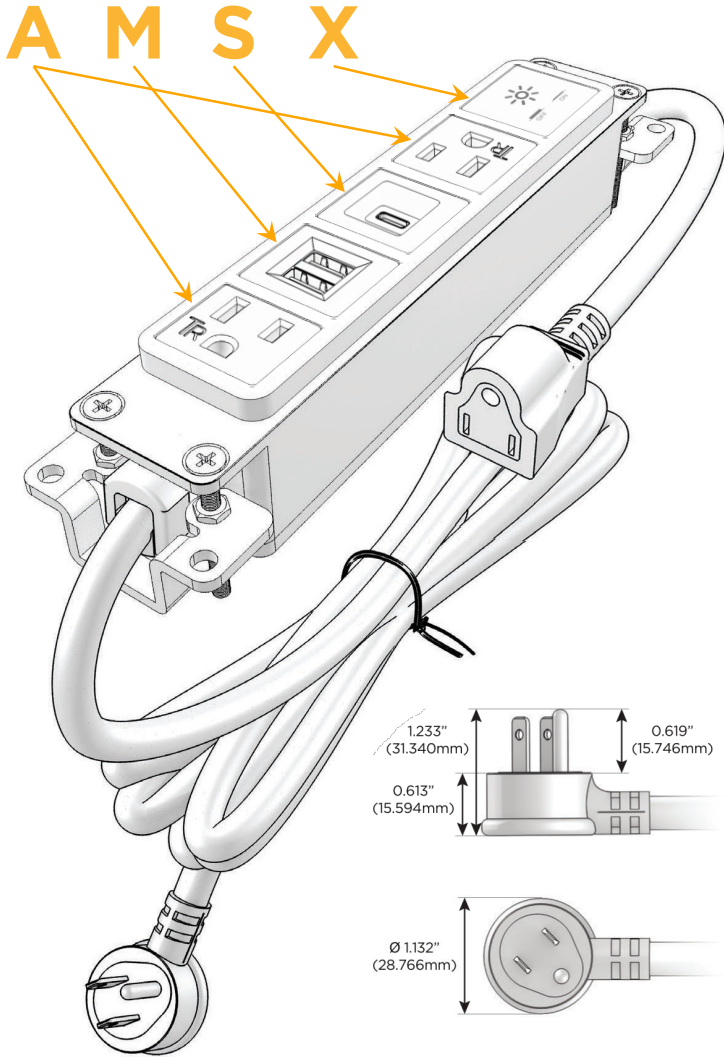

Bezel Finish: **SATIN NICKEL (ABS)**

Custom Finishes Available M-POWER-5TW-AMSAX-SAB

Features:

**Module/Port Options:**

- A** Tamper Resistant AC Receptacle
- E** USB-A & USB-C (20W)
- M** Double USB-A (Fast Charging Ports - 18W)
- H** HDMI
- 6** CAT 6
- 12** RJ 12
- X** Switched AC
- Y** 3-Way Switch (Low Voltage)
- V** USB-C (45W High Speed Charging Port)
- S** USB-C (25W High Speed Charging Port)
- R** Switched AC (Rocker Switch)
- D** Dimmer Switch

**Plug:**

Supplied with Low Profile Flat 45° Angle 120 VAC Plug

Optional Standard Straight 120 VAC Plug

Optional Straight 120 VAC Pass-through Plug

- CLEAN, COMPACT DESIGN
- STREAMLINED
- LOW PROFILE
- SIDE-EXITING CORDS
- PLUG & PLAY
- 6' AC CORD & PLUG (FLAT PLUG STANDARD)
- CUSTOMIZABLE CONFIGURATIONS AND FINISHES
- UL LISTED FOR MOUNTING IN FURNITURE
- 15A

# M-POWER-5T

AC POWER & DATA CONNECTIVITY SOLUTION

M-POWER-5TW-AMSAX-SAB

Specs:

**Modules/Ports:**

- A** Tamper Resistant AC Receptacle
- M** Double USB-A (Fast Charging Ports - 18W)
- S** USB-C (25W High Speed Charging Port)
- X** Switched AC