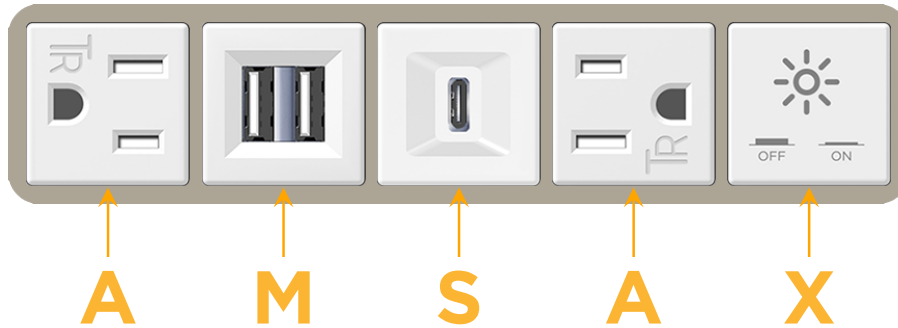

Bezel Finish: **SATIN NICKEL (ABS)**

Custom Finishes Available M-POWER-5TW-AMSAX-SAB

Features:

**Module/Port Options:**

- A** Tamper Resistant AC Receptacle
- E** USB-A & USB-C (20W)
- M** Double USB-A (Fast Charging Ports - 18W)
- H** HDMI
- 6** CAT 6
- 12** RJ 12
- X** Switched AC
- Y** 3-Way Switch (Low Voltage)
- V** USB-C (45W High Speed Charging Port)
- S** USB-C (25W High Speed Charging Port)
- R** Switched AC (Rocker Switch)
- D** Dimmer Switch

**Plug:**

Supplied with Low Profile Flat 45° Angle 120 VAC Plug

Optional Standard Straight 120 VAC Plug

Optional Straight 120 VAC Pass-through Plug

- CLEAN, COMPACT DESIGN
- STREAMLINED
- LOW PROFILE
- SIDE-EXITING CORDS
- PLUG & PLAY
- 6' AC CORD & PLUG (FLAT PLUG STANDARD)
- CUSTOMIZABLE CONFIGURATIONS AND FINISHES
- UL LISTED FOR MOUNTING IN FURNITURE
- 15A

# M-POWER-5T

AC POWER & DATA CONNECTIVITY SOLUTION

M-POWER-5TW-AMSAX-SAB

Specs:

**Modules/Ports:**

- A** Tamper Resistant AC Receptacle
- M** Double USB-A (Fast Charging Ports - 18W)
- S** USB-C (25W High Speed Charging Port)
- X** Switched AC