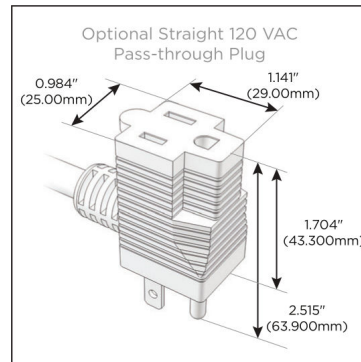

Plug:

- Supplied with Low Profile Flat 45° Angle 120 VAC Plug
- Optional Standard Straight 120 VAC Plug
- Optional Straight 120 VAC Pass-through Plug

- CLEAN, COMPACT DESIGN
- STREAMLINED
- LOW PROFILE
- SIDE-EXITING CORDS
- PLUG & PLAY
- 6' AC CORD & PLUG (FLAT PLUG STANDARD)
- CUSTOMIZABLE CONFIGURATIONS AND FINISHES
- UL LISTED FOR MOUNTING IN FURNITURE
- 15A

M-POWER-5T

AC POWER & DATA CONNECTIVITY SOLUTION

M-POWER-5TW-AMSAX-CUAB

Specs:

Modules/Ports:

- A** Tamper Resistant AC Receptacle
- M** Double USB-A (Fast Charging Ports - 18W)
- S** USB-C (25W High Speed Charging Port)
- X** Switched AC