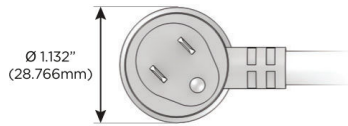

Plug:

- Supplied with Low Profile Flat 45° Angle 120 VAC Plug
- Optional Standard Straight 120 VAC Plug
- Optional Straight 120 VAC Pass-through Plug

- CLEAN, COMPACT DESIGN
- STREAMLINED
- LOW PROFILE
- SIDE-EXITING CORDS
- PLUG & PLAY
- 6' AC CORD & PLUG (FLAT PLUG STANDARD)
- CUSTOMIZABLE CONFIGURATIONS AND FINISHES
- UL LISTED FOR MOUNTING IN FURNITURE
- 15A

M-POWER-5T

AC POWER & DATA CONNECTIVITY SOLUTION

M-POWER-5TW-AMSAX-CUAB

Specs:

Modules/Ports:

- A** Tamper Resistant AC Receptacle
- M** Double USB-A (Fast Charging Ports - 18W)
- S** USB-C (25W High Speed Charging Port)
- X** Switched AC