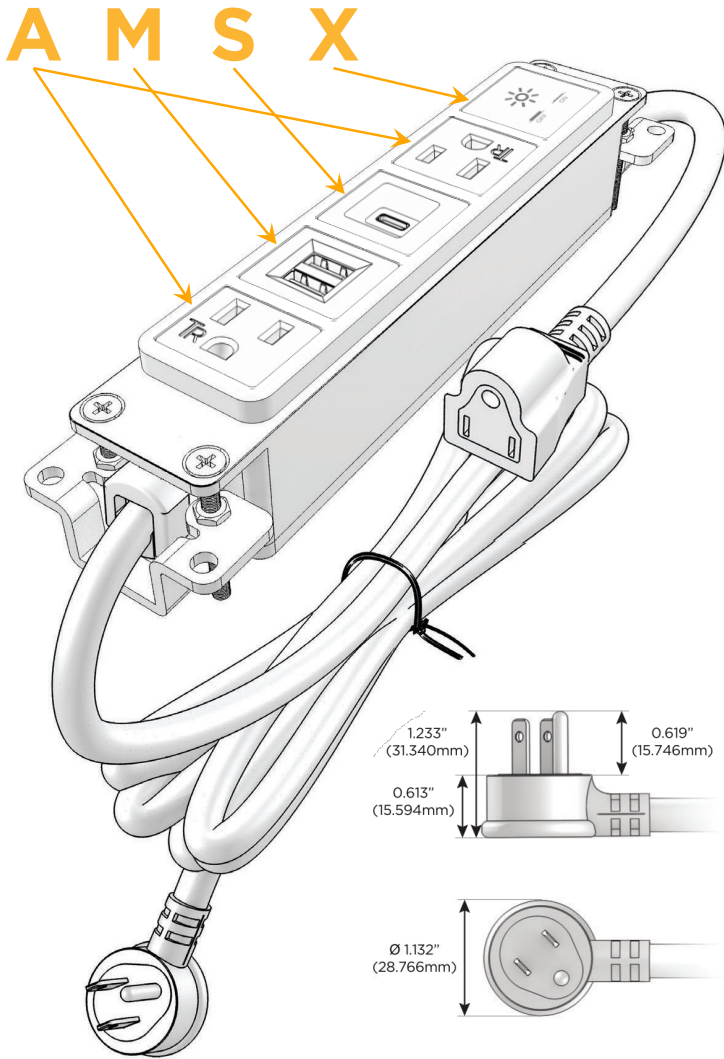

Bezel Finish: **COPPER (ABS)**

Custom Finishes Available M-POWER-5TW-AMSAX-CUAB

Features:

Module/Port Options:

- A** Tamper Resistant AC Receptacle
- E** USB-A & USB-C (20W)
- M** Double USB-A (Fast Charging Ports - 18W)
- H** HDMI
- 6** CAT 6
- 12** RJ 12
- X** Switched AC
- Y** 3-Way Switch (Low Voltage)
- V** USB-C (45W High Speed Charging Port)
- S** USB-C (25W High Speed Charging Port)
- R** Switched AC (Rocker Switch)
- D** Dimmer Switch

Plug:

- Supplied with Low Profile Flat 45° Angle 120 VAC Plug
- Optional Standard Straight 120 VAC Plug
- Optional Straight 120 VAC Pass-through Plug

- CLEAN, COMPACT DESIGN
- STREAMLINED
- LOW PROFILE
- SIDE-EXITING CORDS
- PLUG & PLAY
- 6' AC CORD & PLUG (FLAT PLUG STANDARD)
- CUSTOMIZABLE CONFIGURATIONS AND FINISHES
- UL LISTED FOR MOUNTING IN FURNITURE
- 15A

M-POWER-5T

AC POWER & DATA CONNECTIVITY SOLUTION

M-POWER-5TW-AMSAX-CUAB

Specs:

Modules/Ports:

- A** Tamper Resistant AC Receptacle
- M** Double USB-A (Fast Charging Ports - 18W)
- S** USB-C (25W High Speed Charging Port)
- X** Switched AC