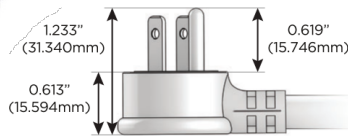

M-POWER-5T

AC POWER & DATA CONNECTIVITY SOLUTION

M-POWER-5TW-AMSAX-CUAB

Specs:

Modules/Ports:

- A** Tamper Resistant AC Receptacle
- M** Double USB-A (Fast Charging Ports - 18W)
- S** USB-C (25W High Speed Charging Port)
- X** Switched AC