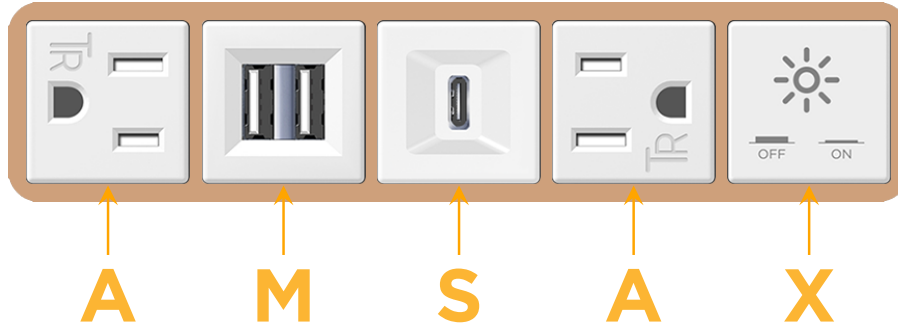

Bezel Finish: **COPPER (ABS)**

Custom Finishes Available M-POWER-5TW-AMSAX-CUAB

Features:

Module/Port Options:

- A** Tamper Resistant AC Receptacle
- E** USB-A & USB-C (20W)
- M** Double USB-A (Fast Charging Ports - 18W)
- H** HDMI
- 6** CAT 6
- 12** RJ 12
- X** Switched AC
- Y** 3-Way Switch (Low Voltage)
- V** USB-C (45W High Speed Charging Port)
- S** USB-C (25W High Speed Charging Port)
- R** Switched AC (Rocker Switch)
- D** Dimmer Switch

Plug:

- Supplied with Low Profile Flat 45° Angle 120 VAC Plug
- Optional Standard Straight 120 VAC Plug
- Optional Straight 120 VAC Pass-through Plug

- CLEAN, COMPACT DESIGN
- STREAMLINED
- LOW PROFILE
- SIDE-EXITING CORDS
- PLUG & PLAY
- 6' AC CORD & PLUG (FLAT PLUG STANDARD)
- CUSTOMIZABLE CONFIGURATIONS AND FINISHES
- UL LISTED FOR MOUNTING IN FURNITURE
- 15A

M-POWER-5T

AC POWER & DATA CONNECTIVITY SOLUTION

M-POWER-5TW-AMSAX-CUAB

Specs:

Modules/Ports:

- A** Tamper Resistant AC Receptacle
- M** Double USB-A (Fast Charging Ports - 18W)
- S** USB-C (25W High Speed Charging Port)
- X** Switched AC