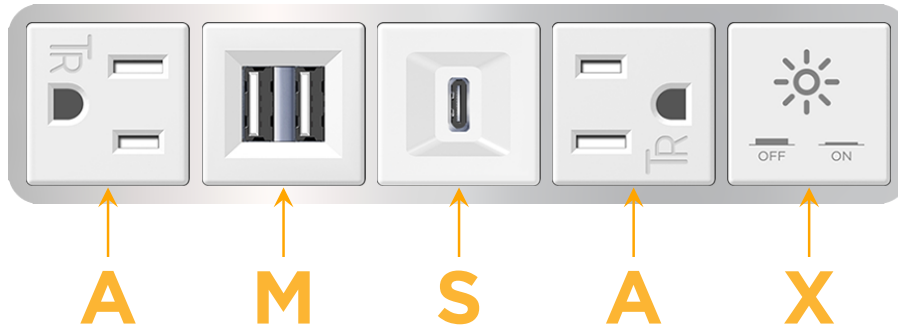

Bezel Finish: **CHROME (ABS)**

Custom Finishes Available M-POWER-5TW-AMSAX-CRAB

Features:

Module/Port Options:

- A** Tamper Resistant AC Receptacle
- E** USB-A & USB-C (20W)
- M** Double USB-A (Fast Charging Ports - 18W)
- H** HDMI
- 6** CAT 6
- 12** RJ 12
- X** Switched AC
- Y** 3-Way Switch (Low Voltage)
- V** USB-C (45W High Speed Charging Port)
- S** USB-C (25W High Speed Charging Port)
- R** Switched AC (Rocker Switch)
- D** Dimmer Switch

Plug:

Supplied with Low Profile Flat 45° Angle 120 VAC Plug

Optional Standard Straight 120 VAC Plug

Optional Straight 120 VAC Pass-through Plug

- CLEAN, COMPACT DESIGN
- STREAMLINED
- LOW PROFILE
- SIDE-EXITING CORDS
- PLUG & PLAY
- 6' AC CORD & PLUG (FLAT PLUG STANDARD)
- CUSTOMIZABLE CONFIGURATIONS AND FINISHES
- UL LISTED FOR MOUNTING IN FURNITURE
- 15A

M-POWER-5T

AC POWER & DATA CONNECTIVITY SOLUTION

M-POWER-5TW-AMSAX-CRAB

Specs:

Modules/Ports:

- A** Tamper Resistant AC Receptacle
- M** Double USB-A (Fast Charging Ports - 18W)
- S** USB-C (25W High Speed Charging Port)
- X** Switched AC