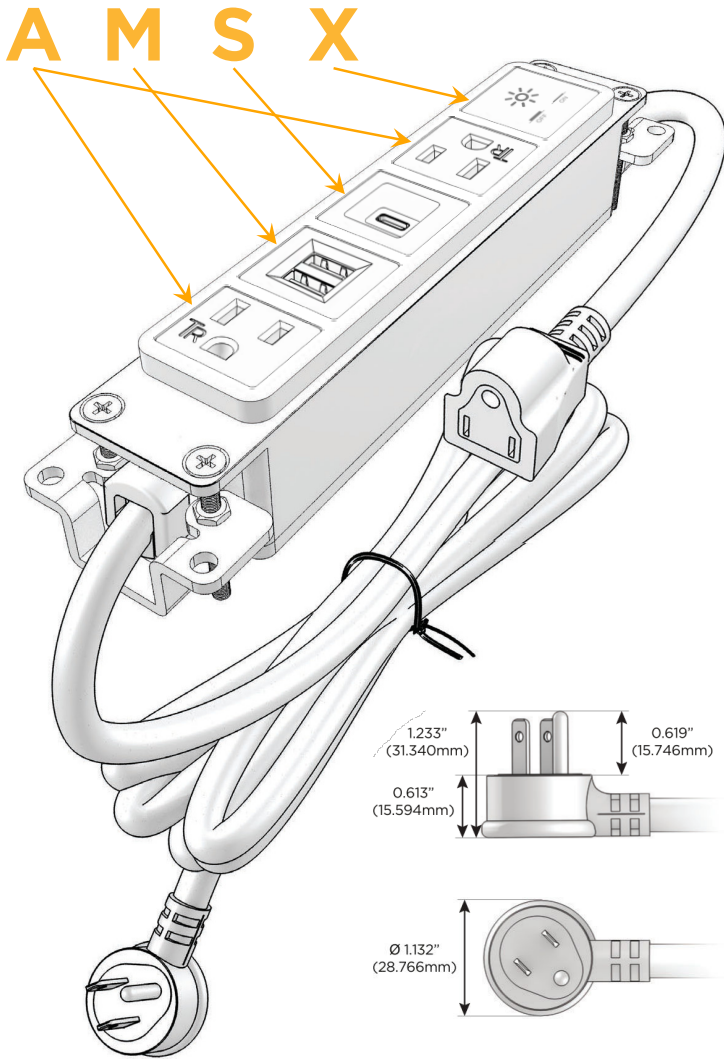

Bezel Finish: **CHROME (ABS)**

Custom Finishes Available M-POWER-5TW-AMSAX-CRAB

Features:

Module/Port Options:

- A** Tamper Resistant AC Receptacle
- E** USB-A & USB-C (20W)
- M** Double USB-A (Fast Charging Ports - 18W)
- H** HDMI
- 6** CAT 6
- 12** RJ 12
- X** Switched AC
- Y** 3-Way Switch (Low Voltage)
- V** USB-C (45W High Speed Charging Port)
- S** USB-C (25W High Speed Charging Port)
- R** Switched AC (Rocker Switch)
- D** Dimmer Switch

Plug:

Supplied with Low Profile Flat 45° Angle 120 VAC Plug

Optional Standard Straight 120 VAC Plug

Optional Straight 120 VAC Pass-through Plug

- CLEAN, COMPACT DESIGN
- STREAMLINED
- LOW PROFILE
- SIDE-EXITING CORDS
- PLUG & PLAY
- 6' AC CORD & PLUG (FLAT PLUG STANDARD)
- CUSTOMIZABLE CONFIGURATIONS AND FINISHES
- UL LISTED FOR MOUNTING IN FURNITURE
- 15A

M-POWER-5T

AC POWER & DATA CONNECTIVITY SOLUTION

M-POWER-5TW-AMSAX-CRAB

Specs:

Modules/Ports:

- A** Tamper Resistant AC Receptacle
- M** Double USB-A (Fast Charging Ports - 18W)
- S** USB-C (25W High Speed Charging Port)
- X** Switched AC