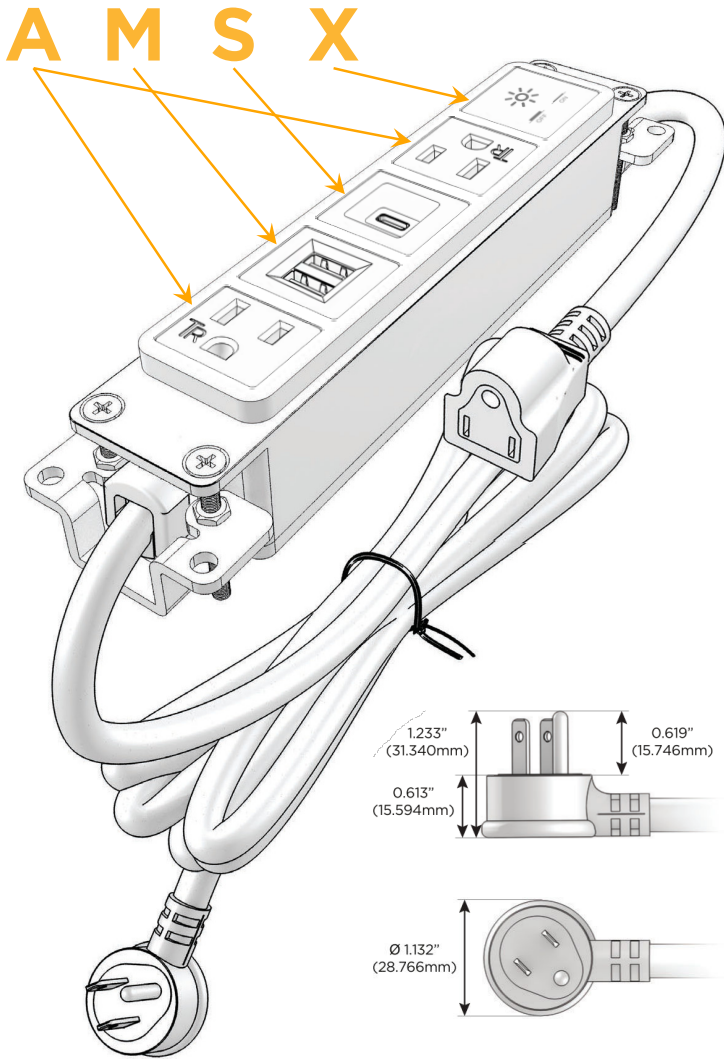

Bezel Finish: **CHAMPAGNE (ABS)**

Custom Finishes Available M-POWER-5TW-AMSAX-CHAB

Features:

Module/Port Options:

- A** Tamper Resistant AC Receptacle
- E** USB-A & USB-C (20W)
- M** Double USB-A (Fast Charging Ports - 18W)
- H** HDMI
- 6** CAT 6
- 12** RJ 12
- X** Switched AC
- Y** 3-Way Switch (Low Voltage)
- V** USB-C (45W High Speed Charging Port)
- S** USB-C (25W High Speed Charging Port)
- R** Switched AC (Rocker Switch)
- D** Dimmer Switch

Plug:

Supplied with Low Profile Flat 45° Angle 120 VAC Plug

Optional Standard Straight 120 VAC Plug

Optional Straight 120 VAC Pass-through Plug

- CLEAN, COMPACT DESIGN
- STREAMLINED
- LOW PROFILE
- SIDE-EXITING CORDS
- PLUG & PLAY
- 6' AC CORD & PLUG (FLAT PLUG STANDARD)
- CUSTOMIZABLE CONFIGURATIONS AND FINISHES
- UL LISTED FOR MOUNTING IN FURNITURE
- 15A

M-POWER-5T

AC POWER & DATA CONNECTIVITY SOLUTION

M-POWER-5TW-AMSAX-CHAB

Specs:

Modules/Ports:

- A** Tamper Resistant AC Receptacle
- M** Double USB-A (Fast Charging Ports - 18W)
- S** USB-C (25W High Speed Charging Port)
- X** Switched AC