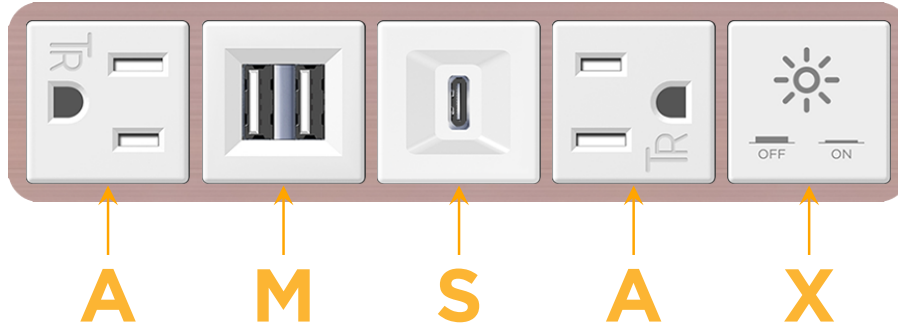

Bezel Finish: **CHAMPAGNE (ABS)**

Custom Finishes Available M-POWER-5TW-AMSAX-CHAB

Features:

Module/Port Options:

- A** Tamper Resistant AC Receptacle
- E** USB-A & USB-C (20W)
- M** Double USB-A (Fast Charging Ports - 18W)
- H** HDMI
- 6** CAT 6
- 12** RJ 12
- X** Switched AC
- Y** 3-Way Switch (Low Voltage)
- V** USB-C (45W High Speed Charging Port)
- S** USB-C (25W High Speed Charging Port)
- R** Switched AC (Rocker Switch)
- D** Dimmer Switch

Plug:

Supplied with Low Profile Flat 45° Angle 120 VAC Plug

Optional Standard Straight 120 VAC Plug

Optional Straight 120 VAC Pass-through Plug

- CLEAN, COMPACT DESIGN
- STREAMLINED
- LOW PROFILE
- SIDE-EXITING CORDS
- PLUG & PLAY
- 6' AC CORD & PLUG (FLAT PLUG STANDARD)
- CUSTOMIZABLE CONFIGURATIONS AND FINISHES
- UL LISTED FOR MOUNTING IN FURNITURE
- 15A

M-POWER-5T

AC POWER & DATA CONNECTIVITY SOLUTION

M-POWER-5TW-AMSAX-CHAB

Specs:

Modules/Ports:

- A** Tamper Resistant AC Receptacle
- M** Double USB-A (Fast Charging Ports - 18W)
- S** USB-C (25W High Speed Charging Port)
- X** Switched AC