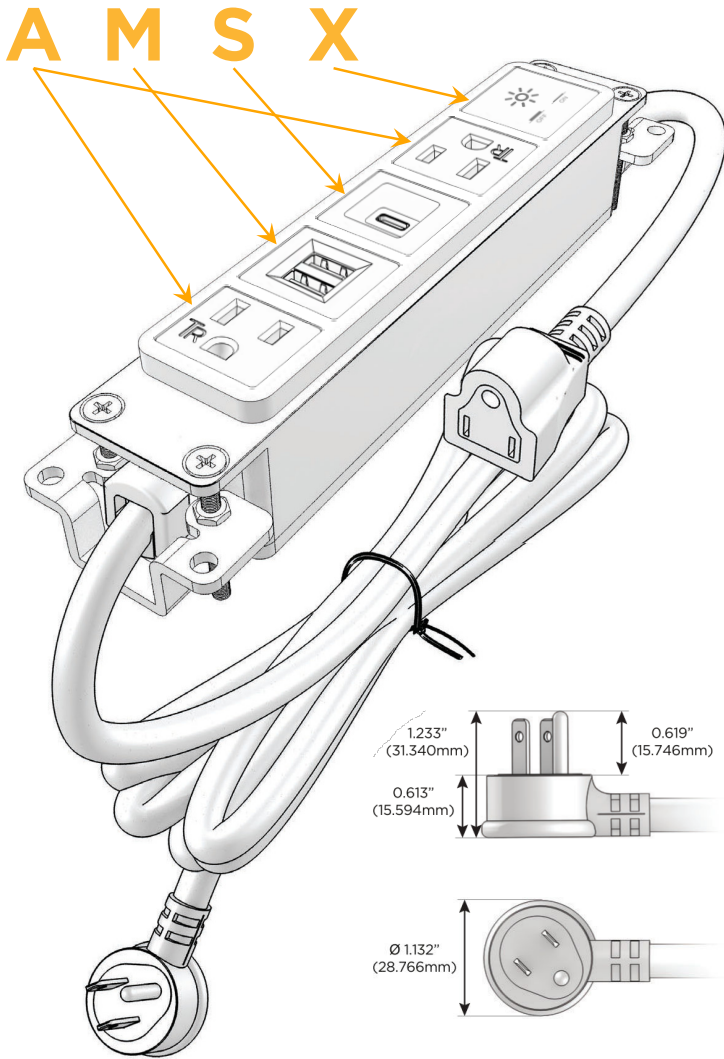

### Module/Port Options:

- A Tamper Resistant AC Receptacle
- E USB-A & USB-C (20W)
- M Double USB-A (Fast Charging Ports - 18W)
- H HDMI
- 6 CAT 6
- 12 RJ 12
- X Switched AC
- Y 3-Way Switch (Low Voltage)
- V USB-C (45W High Speed Charging Port)
- S USB-C (25W High Speed Charging Port)
- R Switched AC (Rocker Switch)
- D Dimmer Switch

### Plug:

Supplied with Low Profile Flat 45° Angle 120 VAC Plug

Optional Standard Straight 120 VAC Plug

Optional Straight 120 VAC Pass-through Plug

- CLEAN, COMPACT DESIGN
- STREAMLINED
- LOW PROFILE
- SIDE-EXITING CORDS
- PLUG & PLAY
- 6' AC CORD & PLUG (FLAT PLUG STANDARD)
- CUSTOMIZABLE CONFIGURATIONS AND FINISHES
- UL LISTED FOR MOUNTING IN FURNITURE
- 15A

# M-POWER-5T

AC POWER & DATA CONNECTIVITY SOLUTION

M-POWER-5TW-AMSAX-BZAB

Specs:

**Modules/Ports:**

- A** Tamper Resistant AC Receptacle
- M** Double USB-A (Fast Charging Ports - 18W)
- S** USB-C (25W High Speed Charging Port)
- X** Switched AC