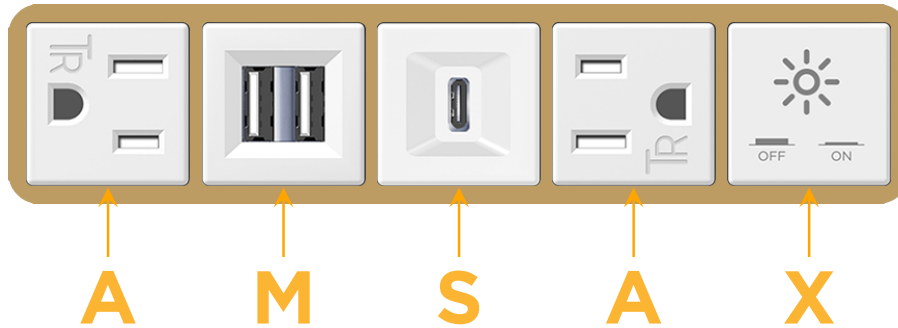

M-POWER-5T

AC POWER & DATA CONNECTIVITY SOLUTION

M-POWER-5TW-AMSAX-BZAB

Distributed by

Mormax Company, Inc.

8 Westchester Plaza

Elmsford, NY 10523

914-699-0101

sales@mormax.com

mormax.com

Metro Light & Power's line of power & data solutions offers sophisticated design elements combined with greater ease of installation. Streamlined and low-profile, enhanced by side-exiting cords, our outlets advance the industry with their cutting edge look and feel. We believe flexibility is key, and we provide a variety of mounting options, including the ability to mount in limited spaces. Our outlets are available in many finishes and configurations, in addition to a custom color and finish capability for our clients.

Bezel Finish: **STANDARD BRONZE (ABS)**

Custom Finishes Available M-POWER-5TW-AMSAX-BZAB

Features:

Module/Port Options:

- A Tamper Resistant AC Receptacle
- E USB-A & USB-C (20W)
- M Double USB-A (Fast Charging Ports - 18W)
- H HDMI
- 6 CAT 6
- 12 RJ 12
- X Switched AC
- Y 3-Way Switch (Low Voltage)
- V USB-C (45W High Speed Charging Port)
- S USB-C (25W High Speed Charging Port)
- R Switched AC (Rocker Switch)
- D Dimmer Switch

Plug:

Supplied with Low Profile Flat 45° Angle 120 VAC Plug

Optional Standard Straight 120 VAC Plug

Optional Straight 120 VAC Pass-through Plug

- CLEAN, COMPACT DESIGN
- STREAMLINED
- LOW PROFILE
- SIDE-EXITING CORDS
- PLUG & PLAY
- 6' AC CORD & PLUG (FLAT PLUG STANDARD)
- CUSTOMIZABLE CONFIGURATIONS AND FINISHES
- UL LISTED FOR MOUNTING IN FURNITURE
- 15A