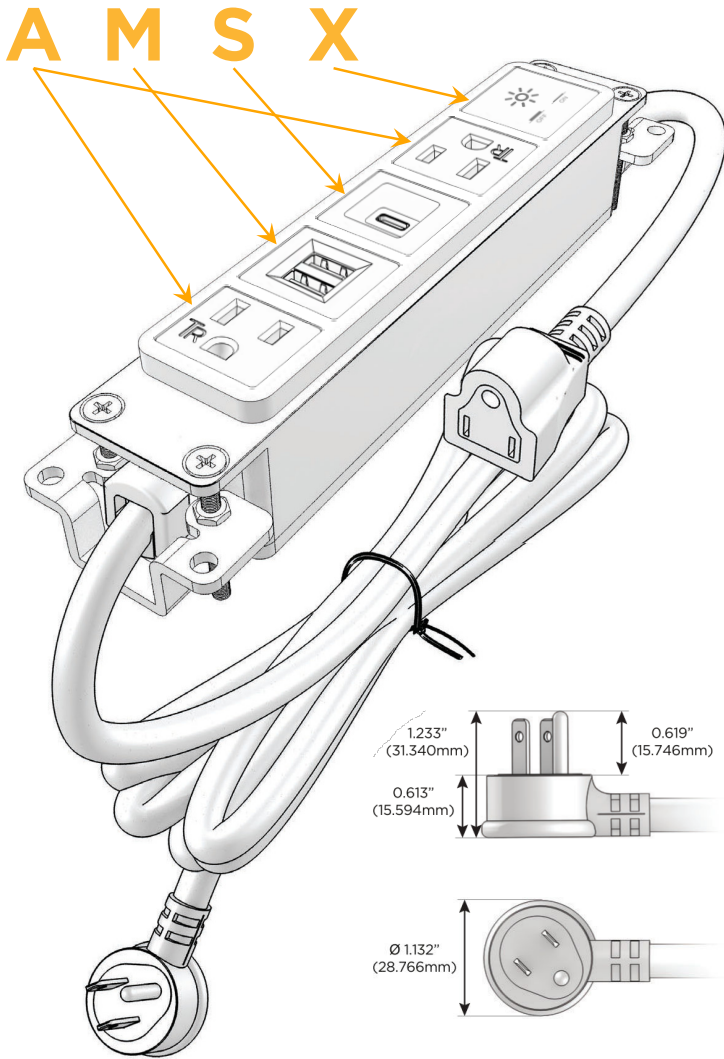

Bezel Finish: **ARCHITECTURAL BRONZE (ABS)**

Custom Finishes Available M-POWER-5TW-AMSAX-BZ5AB

Features:

Module/Port Options:

- A** Tamper Resistant AC Receptacle
- E** USB-A & USB-C (20W)
- M** Double USB-A (Fast Charging Ports - 18W)
- H** HDMI
- 6** CAT 6
- 12** RJ 12
- X** Switched AC
- Y** 3-Way Switch (Low Voltage)
- V** USB-C (45W High Speed Charging Port)
- S** USB-C (25W High Speed Charging Port)
- R** Switched AC (Rocker Switch)
- D** Dimmer Switch

Plug:

Supplied with Low Profile Flat 45° Angle 120 VAC Plug

Optional Standard Straight 120 VAC Plug

Optional Straight 120 VAC Pass-through Plug

- CLEAN, COMPACT DESIGN
- STREAMLINED
- LOW PROFILE
- SIDE-EXITING CORDS
- PLUG & PLAY
- 6' AC CORD & PLUG (FLAT PLUG STANDARD)
- CUSTOMIZABLE CONFIGURATIONS AND FINISHES
- UL LISTED FOR MOUNTING IN FURNITURE
- 15A

M-POWER-5T

AC POWER & DATA CONNECTIVITY SOLUTION

M-POWER-5TW-AMSAX-BZ5AB

Specs:

Modules/Ports:

- A** Tamper Resistant AC Receptacle
- M** Double USB-A (Fast Charging Ports - 18W)
- S** USB-C (25W High Speed Charging Port)
- X** Switched AC