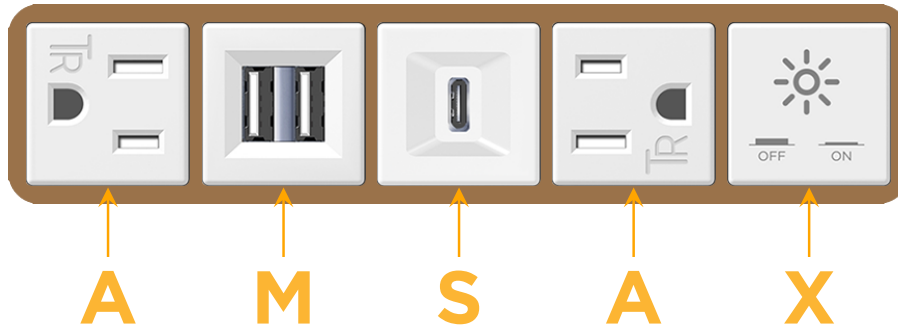

Bezel Finish: **ARCHITECTURAL BRONZE (ABS)**

Custom Finishes Available M-POWER-5TW-AMSAX-BZ5AB

Features:

Module/Port Options:

- A** Tamper Resistant AC Receptacle
- E** USB-A & USB-C (20W)
- M** Double USB-A (Fast Charging Ports - 18W)
- H** HDMI
- 6** CAT 6
- 12** RJ 12
- X** Switched AC
- Y** 3-Way Switch (Low Voltage)
- V** USB-C (45W High Speed Charging Port)
- S** USB-C (25W High Speed Charging Port)
- R** Switched AC (Rocker Switch)
- D** Dimmer Switch

Plug:

Supplied with Low Profile Flat 45° Angle 120 VAC Plug

Optional Standard Straight 120 VAC Plug

Optional Straight 120 VAC Pass-through Plug

- CLEAN, COMPACT DESIGN
- STREAMLINED
- LOW PROFILE
- SIDE-EXITING CORDS
- PLUG & PLAY
- 6' AC CORD & PLUG (FLAT PLUG STANDARD)
- CUSTOMIZABLE CONFIGURATIONS AND FINISHES
- UL LISTED FOR MOUNTING IN FURNITURE
- 15A

M-POWER-5T

AC POWER & DATA CONNECTIVITY SOLUTION

M-POWER-5TW-AMSAX-BZ5AB

Specs:

Modules/Ports:

- A** Tamper Resistant AC Receptacle
- M** Double USB-A (Fast Charging Ports - 18W)
- S** USB-C (25W High Speed Charging Port)
- X** Switched AC