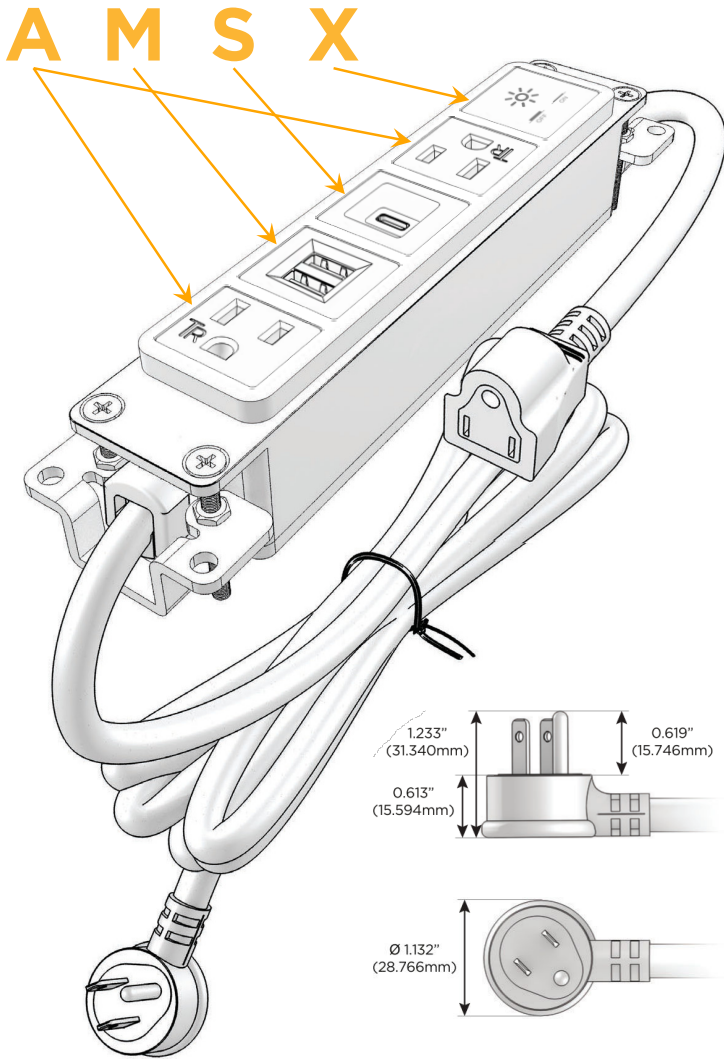

### Module/Port Options:

- A** Tamper Resistant AC Receptacle
- E** USB-A & USB-C (20W)
- M** Double USB-A (Fast Charging Ports - 18W)
- H** HDMI
- 6** CAT 6
- 12** RJ 12
- X** Switched AC
- Y** 3-Way Switch (Low Voltage)
- V** USB-C (45W High Speed Charging Port)
- S** USB-C (25W High Speed Charging Port)
- R** Switched AC (Rocker Switch)
- D** Dimmer Switch

### Plug:

Supplied with Low Profile Flat 45° Angle 120 VAC Plug

Optional Standard Straight 120 VAC Plug

Optional Straight 120 VAC Pass-through Plug

- CLEAN, COMPACT DESIGN
- STREAMLINED
- LOW PROFILE
- SIDE-EXITING CORDS
- PLUG & PLAY
- 6' AC CORD & PLUG (FLAT PLUG STANDARD)
- CUSTOMIZABLE CONFIGURATIONS AND FINISHES
- UL LISTED FOR MOUNTING IN FURNITURE
- 15A

# M-POWER-5T

AC POWER & DATA CONNECTIVITY SOLUTION

M-POWER-5TW-AMSAX-BZ5AAB

Specs:

**Modules/Ports:**

- A** Tamper Resistant AC Receptacle
- M** Double USB-A (Fast Charging Ports - 18W)
- S** USB-C (25W High Speed Charging Port)
- X** Switched AC