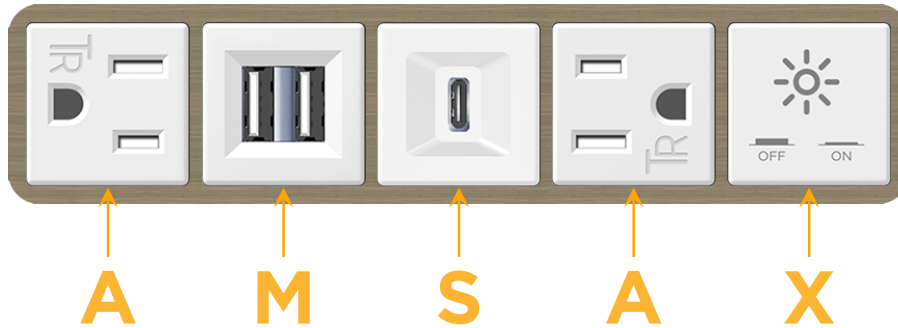

M-POWER-5T

AC POWER & DATA CONNECTIVITY SOLUTION

M-POWER-5TW-AMSAX-BZ5AAB

Distributed by

Mormax Company, Inc.

8 Westchester Plaza

Elmsford, NY 10523

914-699-0101

sales@mormax.com

mormax.com

Metro Light & Power's line of power & data solutions offers sophisticated design elements combined with greater ease of installation. Streamlined and low-profile, enhanced by side-exiting cords, our outlets advance the industry with their cutting edge look and feel. We believe flexibility is key, and we provide a variety of mounting options, including the ability to mount in limited spaces. Our outlets are available in many finishes and configurations, in addition to a custom color and finish capability for our clients.

Bezel Finish: **ANTIQUED ARCHITECTURAL BRONZE (ABS)**

Custom Finishes Available M-POWER-5TW-AMSAX-BZ5AAB

Features:

Module/Port Options:

- **A** Tamper Resistant AC Receptacle
- **E** USB-A & USB-C (20W)
- **M** Double USB-A (Fast Charging Ports - 18W)
- **H** HDMI
- **6** CAT 6
- **12** RJ 12
- **X** Switched AC
- **Y** 3-Way Switch (Low Voltage)
- **V** USB-C (45W High Speed Charging Port)
- **S** USB-C (25W High Speed Charging Port)
- **R** Switched AC (Rocker Switch)
- **D** Dimmer Switch

Plug:

Supplied with Low Profile Flat 45° Angle 120 VAC Plug

Optional Standard Straight 120 VAC Plug

Optional Straight 120 VAC Pass-through Plug

- CLEAN, COMPACT DESIGN
- STREAMLINED
- LOW PROFILE
- SIDE-EXITING CORDS
- PLUG & PLAY
- 6' AC CORD & PLUG (FLAT PLUG STANDARD)
- CUSTOMIZABLE CONFIGURATIONS AND FINISHES
- UL LISTED FOR MOUNTING IN FURNITURE
- 15A