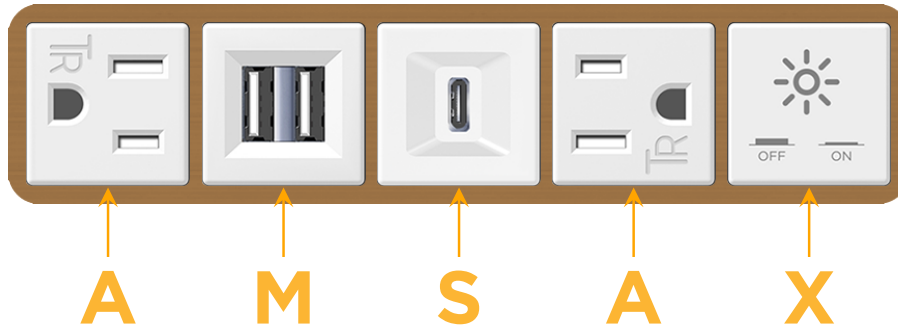

Bezel Finish: **SOLID BRONZE BRUSHED**

Custom Finishes Available M-POWER-5TW-AMSAX-BZ4B

Features:

Module/Port Options:

- A** Tamper Resistant AC Receptacle
- E** USB-A & USB-C (20W)
- M** Double USB-A (Fast Charging Ports - 18W)
- H** HDMI
- 6** CAT 6
- 12** RJ 12
- X** Switched AC
- Y** 3-Way Switch (Low Voltage)
- V** USB-C (45W High Speed Charging Port)
- S** USB-C (25W High Speed Charging Port)
- R** Switched AC (Rocker Switch)
- D** Dimmer Switch

Plug:

Supplied with Low Profile Flat 45° Angle 120 VAC Plug

Optional Standard Straight 120 VAC Plug

Optional Straight 120 VAC Pass-through Plug

- CLEAN, COMPACT DESIGN
- STREAMLINED
- LOW PROFILE
- SIDE-EXITING CORDS
- PLUG & PLAY
- 6' AC CORD & PLUG (FLAT PLUG STANDARD)
- CUSTOMIZABLE CONFIGURATIONS AND FINISHES
- UL LISTED FOR MOUNTING IN FURNITURE
- 15A

M-POWER-5T

AC POWER & DATA CONNECTIVITY SOLUTION

M-POWER-5TW-AMSAX-BZ4B

Specs:

Modules/Ports:

- A** Tamper Resistant AC Receptacle
- M** Double USB-A (Fast Charging Ports - 18W)
- S** USB-C (25W High Speed Charging Port)
- X** Switched AC