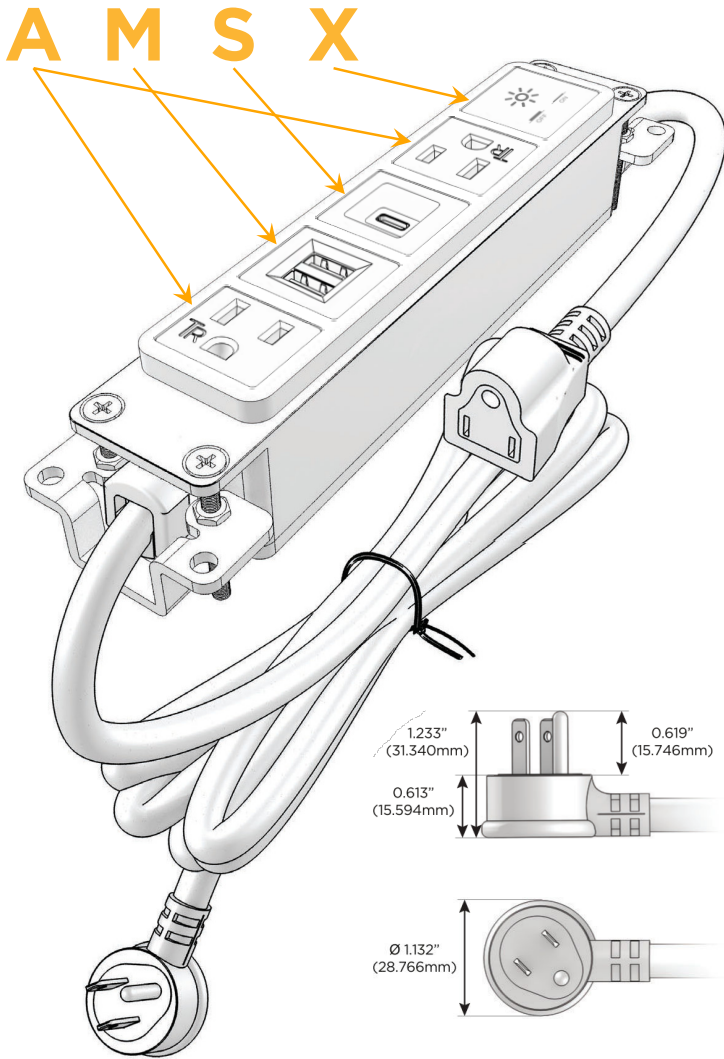

Bezel Finish: **SOLID BRONZE BRUSHED**

Custom Finishes Available M-POWER-5TW-AMSAX-BZ4B

Features:

Module/Port Options:

- A** Tamper Resistant AC Receptacle
- E** USB-A & USB-C (20W)
- M** Double USB-A (Fast Charging Ports - 18W)
- H** HDMI
- 6** CAT 6
- 12** RJ 12
- X** Switched AC
- Y** 3-Way Switch (Low Voltage)
- V** USB-C (45W High Speed Charging Port)
- S** USB-C (25W High Speed Charging Port)
- R** Switched AC (Rocker Switch)
- D** Dimmer Switch

Plug:

Supplied with Low Profile Flat 45° Angle 120 VAC Plug

Optional Standard Straight 120 VAC Plug

Optional Straight 120 VAC Pass-through Plug

- CLEAN, COMPACT DESIGN
- STREAMLINED
- LOW PROFILE
- SIDE-EXITING CORDS
- PLUG & PLAY
- 6' AC CORD & PLUG (FLAT PLUG STANDARD)
- CUSTOMIZABLE CONFIGURATIONS AND FINISHES
- UL LISTED FOR MOUNTING IN FURNITURE
- 15A

M-POWER-5T

AC POWER & DATA CONNECTIVITY SOLUTION

M-POWER-5TW-AMSAX-BZ4B

Specs:

Modules/Ports:

- A** Tamper Resistant AC Receptacle
- M** Double USB-A (Fast Charging Ports - 18W)
- S** USB-C (25W High Speed Charging Port)
- X** Switched AC