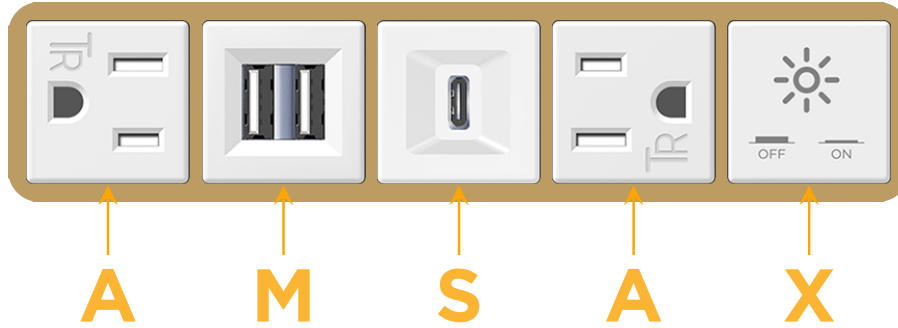

Bezel Finish: **BRASS (ABS)**

Custom Finishes Available M-POWER-5TW-AMSAX-BRAB

Features:

Module/Port Options:

- A Tamper Resistant AC Receptacle
- E USB-A & USB-C (20W)
- M Double USB-A (Fast Charging Ports - 18W)
- H HDMI
- 6 CAT 6
- 12 RJ 12
- X Switched AC
- Y 3-Way Switch (Low Voltage)
- V USB-C (45W High Speed Charging Port)
- S USB-C (25W High Speed Charging Port)
- R Switched AC (Rocker Switch)
- D Dimmer Switch

Plug:

Supplied with Low Profile Flat 45° Angle 120 VAC Plug

Optional Standard Straight 120 VAC Plug

Optional Straight 120 VAC Pass-through Plug

- CLEAN, COMPACT DESIGN
- STREAMLINED
- LOW PROFILE
- SIDE-EXITING CORDS
- PLUG & PLAY
- 6' AC CORD & PLUG (FLAT PLUG STANDARD)
- CUSTOMIZABLE CONFIGURATIONS AND FINISHES
- UL LISTED FOR MOUNTING IN FURNITURE
- 15A

M-POWER-5T

AC POWER & DATA CONNECTIVITY SOLUTION

M-POWER-5TW-AMSAX-BRAB

Specs:

Modules/Ports:

- A** Tamper Resistant AC Receptacle
- M** Double USB-A (Fast Charging Ports - 18W)
- S** USB-C (25W High Speed Charging Port)
- X** Switched AC