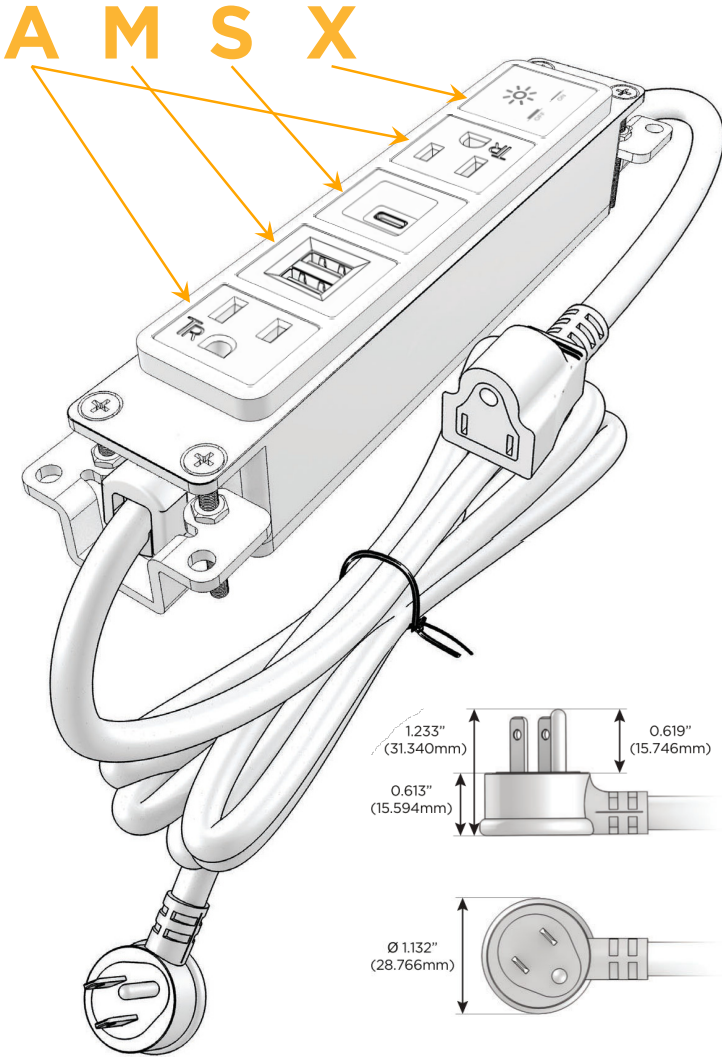

Bezel Finish: **BRASS (ABS)**

Custom Finishes Available M-POWER-5TW-AMSAX-BRAB

Features:

Module/Port Options:

- A Tamper Resistant AC Receptacle
- E USB-A & USB-C (20W)
- M Double USB-A (Fast Charging Ports - 18W)
- H HDMI
- 6 CAT 6
- 12 RJ 12
- X Switched AC
- Y 3-Way Switch (Low Voltage)
- V USB-C (45W High Speed Charging Port)
- S USB-C (25W High Speed Charging Port)
- R Switched AC (Rocker Switch)
- D Dimmer Switch

Plug:

Supplied with Low Profile Flat 45° Angle 120 VAC Plug

Optional Standard Straight 120 VAC Plug

Optional Straight 120 VAC Pass-through Plug

- CLEAN, COMPACT DESIGN
- STREAMLINED
- LOW PROFILE
- SIDE-EXITING CORDS
- PLUG & PLAY
- 6' AC CORD & PLUG (FLAT PLUG STANDARD)
- CUSTOMIZABLE CONFIGURATIONS AND FINISHES
- UL LISTED FOR MOUNTING IN FURNITURE
- 15A

M-POWER-5T

AC POWER & DATA CONNECTIVITY SOLUTION

M-POWER-5TW-AMSAX-BRAB

Specs:

Modules/Ports:

- A** Tamper Resistant AC Receptacle
- M** Double USB-A (Fast Charging Ports - 18W)
- S** USB-C (25W High Speed Charging Port)
- X** Switched AC