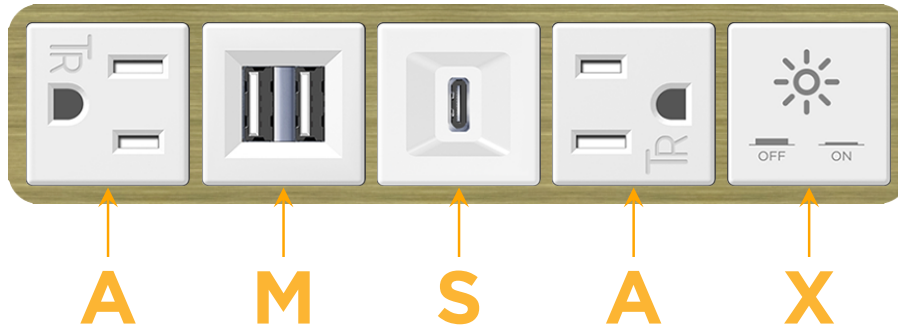

Bezel Finish: **BRASS ANTIQUED (ABS)**

Custom Finishes Available M-POWER-5TW-AMSAX-BRAAB

Features:

Module/Port Options:

- A** Tamper Resistant AC Receptacle
- E** USB-A & USB-C (20W)
- M** Double USB-A (Fast Charging Ports - 18W)
- H** HDMI
- 6** CAT 6
- 12** RJ 12
- X** Switched AC
- Y** 3-Way Switch (Low Voltage)
- V** USB-C (45W High Speed Charging Port)
- S** USB-C (25W High Speed Charging Port)
- R** Switched AC (Rocker Switch)
- D** Dimmer Switch

Plug:

Supplied with Low Profile Flat 45° Angle 120 VAC Plug

Optional Standard Straight 120 VAC Plug

Optional Straight 120 VAC Pass-through Plug

- CLEAN, COMPACT DESIGN
- STREAMLINED
- LOW PROFILE
- SIDE-EXITING CORDS
- PLUG & PLAY
- 6' AC CORD & PLUG (FLAT PLUG STANDARD)
- CUSTOMIZABLE CONFIGURATIONS AND FINISHES
- UL LISTED FOR MOUNTING IN FURNITURE
- 15A

M-POWER-5T

AC POWER & DATA CONNECTIVITY SOLUTION

M-POWER-5TW-AMSAX-BRAAB

Specs:

Modules/Ports:

- A** Tamper Resistant AC Receptacle
- M** Double USB-A (Fast Charging Ports - 18W)
- S** USB-C (25W High Speed Charging Port)
- X** Switched AC