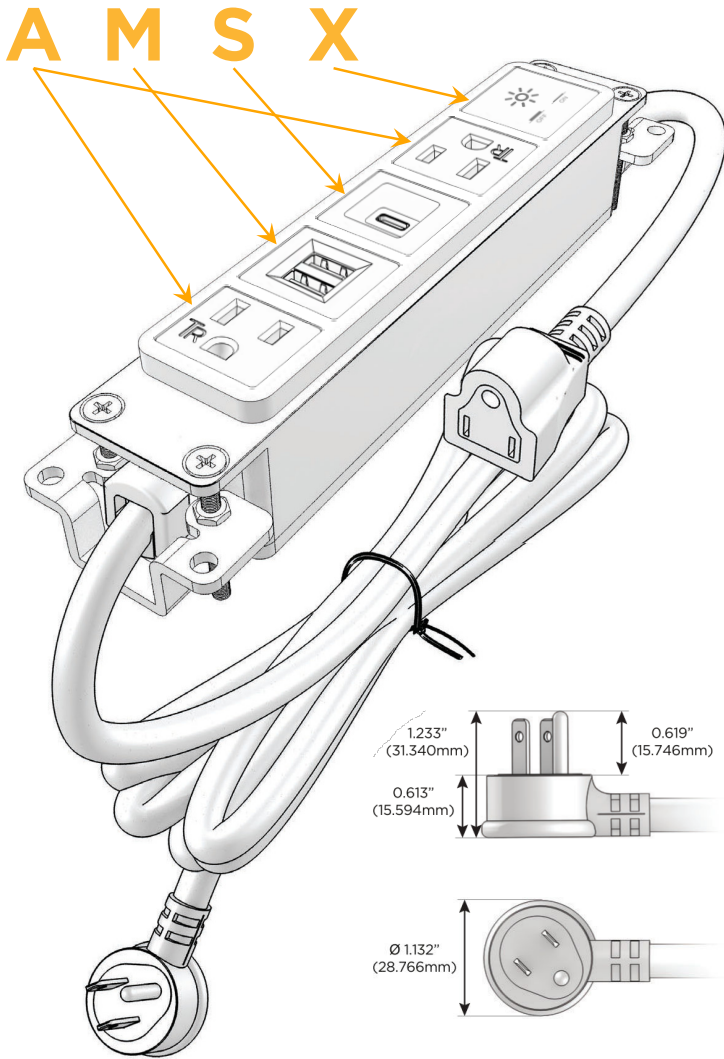

Bezel Finish: **BRASS ANTIQUED (ABS)**

Custom Finishes Available M-POWER-5TW-AMSAX-BRAAB

Features:

Module/Port Options:

- A** Tamper Resistant AC Receptacle
- E** USB-A & USB-C (20W)
- M** Double USB-A (Fast Charging Ports - 18W)
- H** HDMI
- 6** CAT 6
- 12** RJ 12
- X** Switched AC
- Y** 3-Way Switch (Low Voltage)
- V** USB-C (45W High Speed Charging Port)
- S** USB-C (25W High Speed Charging Port)
- R** Switched AC (Rocker Switch)
- D** Dimmer Switch

Plug:

Supplied with Low Profile Flat 45° Angle 120 VAC Plug

Optional Standard Straight 120 VAC Plug

Optional Straight 120 VAC Pass-through Plug

- CLEAN, COMPACT DESIGN
- STREAMLINED
- LOW PROFILE
- SIDE-EXITING CORDS
- PLUG & PLAY
- 6' AC CORD & PLUG (FLAT PLUG STANDARD)
- CUSTOMIZABLE CONFIGURATIONS AND FINISHES
- UL LISTED FOR MOUNTING IN FURNITURE
- 15A

M-POWER-5T

AC POWER & DATA CONNECTIVITY SOLUTION

M-POWER-5TW-AMSAX-BRAAB

Specs:

Modules/Ports:

- A** Tamper Resistant AC Receptacle
- M** Double USB-A (Fast Charging Ports - 18W)
- S** USB-C (25W High Speed Charging Port)
- X** Switched AC