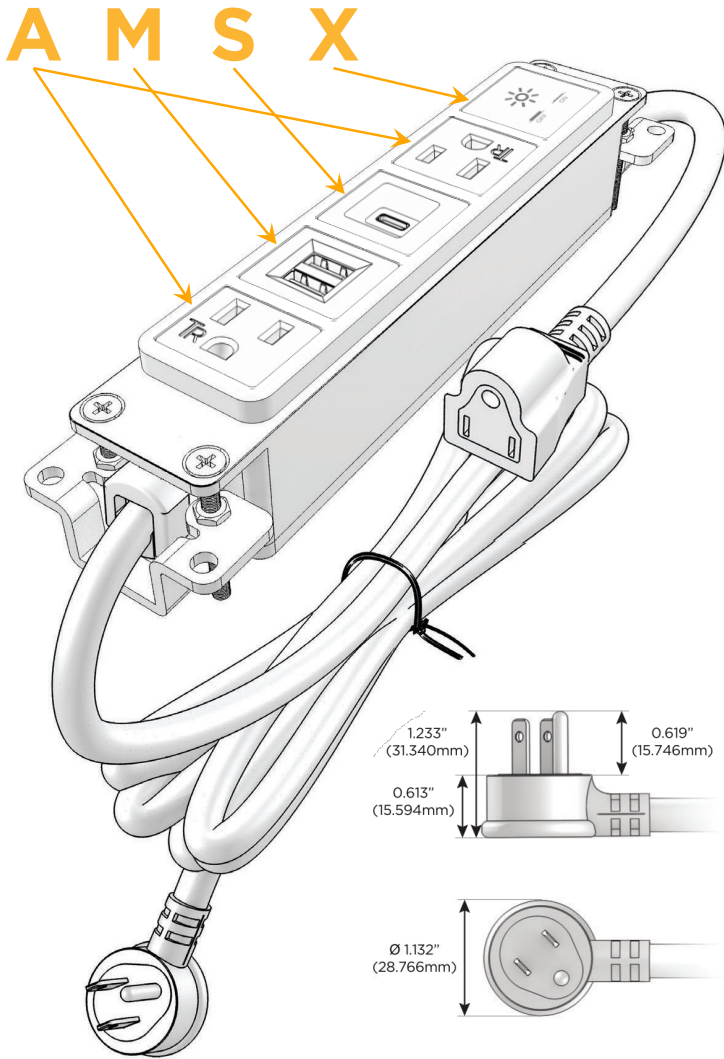

### Module/Port Options:

- A** Tamper Resistant AC Receptacle
- E** USB-A & USB-C (20W)
- M** Double USB-A (Fast Charging Ports - 18W)
- H** HDMI
- 6** CAT 6
- 12** RJ 12
- X** Switched AC
- Y** 3-Way Switch (Low Voltage)
- V** USB-C (45W High Speed Charging Port)
- S** USB-C (25W High Speed Charging Port)
- R** Switched AC (Rocker Switch)
- D** Dimmer Switch

### Plug:

Supplied with Low Profile Flat 45° Angle 120 VAC Plug

Optional Standard Straight 120 VAC Plug

Optional Straight 120 VAC Pass-through Plug

- CLEAN, COMPACT DESIGN
- STREAMLINED
- LOW PROFILE
- SIDE-EXITING CORDS
- PLUG & PLAY
- 6' AC CORD & PLUG (FLAT PLUG STANDARD)
- CUSTOMIZABLE CONFIGURATIONS AND FINISHES
- UL LISTED FOR MOUNTING IN FURNITURE
- 15A

# M-POWER-5T

AC POWER & DATA CONNECTIVITY SOLUTION

M-POWER-5TW-AMSAX-BR4B

Specs:

**Modules/Ports:**

- A** Tamper Resistant AC Receptacle
- M** Double USB-A (Fast Charging Ports - 18W)
- S** USB-C (25W High Speed Charging Port)
- X** Switched AC