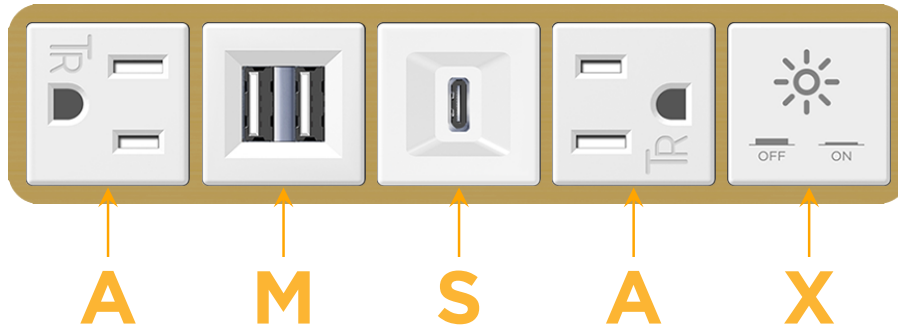

M-POWER-5T

AC POWER & DATA CONNECTIVITY SOLUTION

M-POWER-5TW-AMSAX-BR4B

Distributed by

Mormax Company, Inc.

8 Westchester Plaza

Elmsford, NY 10523

914-699-0101

sales@mormax.com

mormax.com

Metro Light & Power's line of power & data solutions offers sophisticated design elements combined with greater ease of installation. Streamlined and low-profile, enhanced by side-exiting cords, our outlets advance the industry with their cutting edge look and feel. We believe flexibility is key, and we provide a variety of mounting options, including the ability to mount in limited spaces. Our outlets are available in many finishes and configurations, in addition to a custom color and finish capability for our clients.

Bezel Finish: **SOLID BRASS BRUSHED**

Custom Finishes Available M-POWER-5TW-AMSAX-BR4B

Features:

Module/Port Options:

- **A** Tamper Resistant AC Receptacle
- **E** USB-A & USB-C (20W)
- **M** Double USB-A (Fast Charging Ports - 18W)
- **H** HDMI
- **6** CAT 6
- **12** RJ 12
- **X** Switched AC
- **Y** 3-Way Switch (Low Voltage)
- **V** USB-C (45W High Speed Charging Port)
- **S** USB-C (25W High Speed Charging Port)
- **R** Switched AC (Rocker Switch)
- **D** Dimmer Switch

Plug:

Supplied with Low Profile Flat 45° Angle 120 VAC Plug

Optional Standard Straight 120 VAC Plug

Optional Straight 120 VAC Pass-through Plug

- CLEAN, COMPACT DESIGN
- STREAMLINED
- LOW PROFILE
- SIDE-EXITING CORDS
- PLUG & PLAY
- 6' AC CORD & PLUG (FLAT PLUG STANDARD)
- CUSTOMIZABLE CONFIGURATIONS AND FINISHES
- UL LISTED FOR MOUNTING IN FURNITURE
- 15A