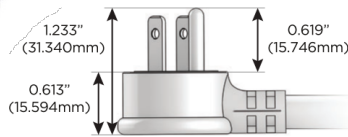

### Plug:

Supplied with Low Profile Flat 45° Angle 120 VAC Plug

Optional Standard Straight 120 VAC Plug

Optional Straight 120 VAC Pass-through Plug

- CLEAN, COMPACT DESIGN
- STREAMLINED
- LOW PROFILE
- SIDE-EXITING CORDS
- PLUG & PLAY
- 6' AC CORD & PLUG (FLAT PLUG STANDARD)
- CUSTOMIZABLE CONFIGURATIONS AND FINISHES
- UL LISTED FOR MOUNTING IN FURNITURE
- 15A

# M-POWER-5T

AC POWER & DATA CONNECTIVITY SOLUTION

M-POWER-5TW-AMSAX-BR4B

Specs:

**Modules/Ports:**

- A** Tamper Resistant AC Receptacle
- M** Double USB-A (Fast Charging Ports - 18W)
- S** USB-C (25W High Speed Charging Port)
- X** Switched AC