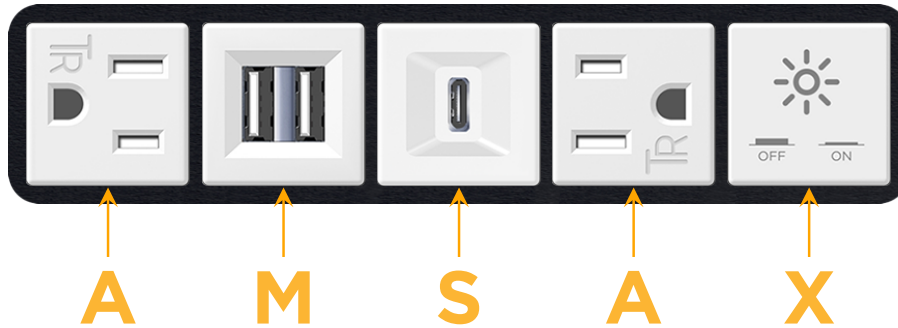

M-POWER-5T

AC POWER & DATA CONNECTIVITY SOLUTION

M-POWER-5TW-AMSAX-BB

Distributed by

Mormax Company, Inc.

8 Westchester Plaza

Elmsford, NY 10523

914-699-0101

sales@mormax.com

mormax.com

Metro Light & Power's line of power & data solutions offers sophisticated design elements combined with greater ease of installation. Streamlined and low-profile, enhanced by side-exiting cords, our outlets advance the industry with their cutting edge look and feel. We believe flexibility is key, and we provide a variety of mounting options, including the ability to mount in limited spaces. Our outlets are available in many finishes and configurations, in addition to a custom color and finish capability for our clients.

Bezel Finish: **BLACK (STEEL)**

Custom Finishes Available M-POWER-5TW-AMSAX-BB

Features:

Module/Port Options:

- **A** Tamper Resistant AC Receptacle
- **E** USB-A & USB-C (20W)
- **M** Double USB-A (Fast Charging Ports - 18W)
- **H** HDMI
- **6** CAT 6
- **12** RJ 12
- **X** Switched AC
- **Y** 3-Way Switch (Low Voltage)
- **V** USB-C (45W High Speed Charging Port)
- **S** USB-C (25W High Speed Charging Port)
- **R** Switched AC (Rocker Switch)
- **D** Dimmer Switch

Plug:

Supplied with Low Profile Flat 45° Angle 120 VAC Plug

Optional Standard Straight 120 VAC Plug

Optional Straight 120 VAC Pass-through Plug

- CLEAN, COMPACT DESIGN
- STREAMLINED
- LOW PROFILE
- SIDE-EXITING CORDS
- PLUG & PLAY
- 6' AC CORD & PLUG (FLAT PLUG STANDARD)
- CUSTOMIZABLE CONFIGURATIONS AND FINISHES
- UL LISTED FOR MOUNTING IN FURNITURE
- 15A