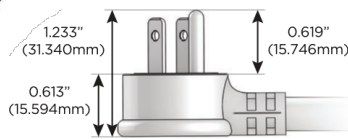

#### Plug:

Supplied with Low Profile Flat 45° Angle 120 VAC Plug

Optional Standard Straight 120 VAC Plug

Optional Straight 120 VAC Pass-through Plug

- CLEAN, COMPACT DESIGN
- STREAMLINED
- LOW PROFILE
- SIDE-EXITING CORDS
- PLUG & PLAY
- 6' AC CORD & PLUG (FLAT PLUG STANDARD)
- CUSTOMIZABLE CONFIGURATIONS AND FINISHES
- UL LISTED FOR MOUNTING IN FURNITURE
- 15A

# M-POWER-5T

AC POWER & DATA CONNECTIVITY SOLUTION

M-POWER-5TW-AMSAX-BB

Specs:

**Modules/Ports:**

- A** Tamper Resistant AC Receptacle
- M** Double USB-A (Fast Charging Ports - 18W)
- S** USB-C (25W High Speed Charging Port)
- X** Switched AC