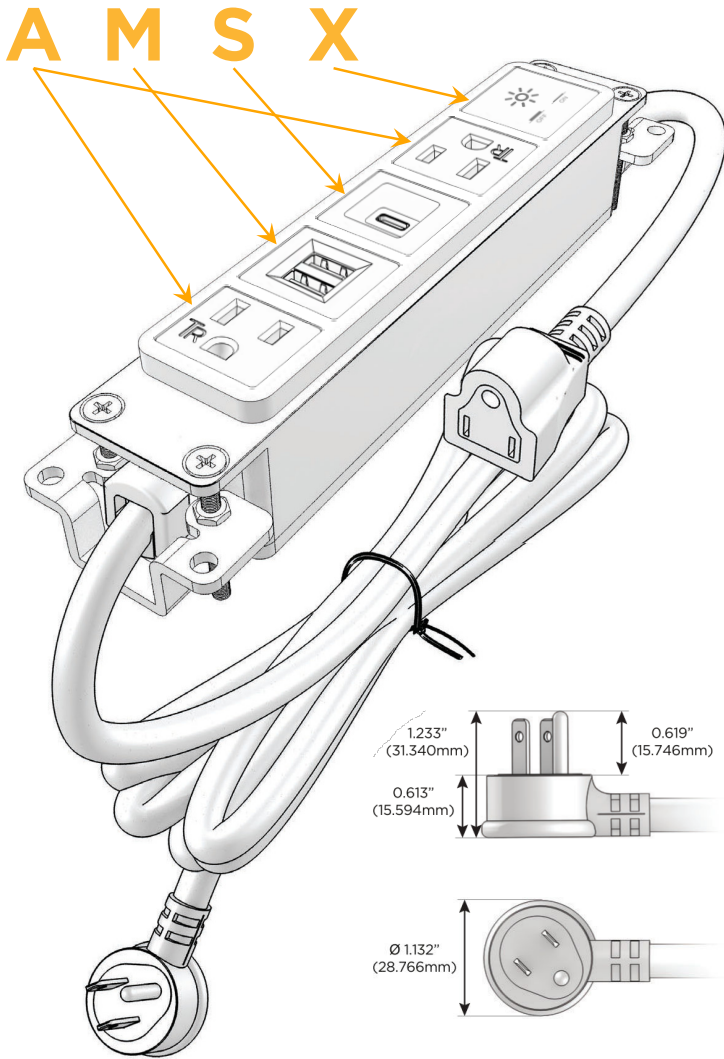

#### Module/Port Options:

- A** Tamper Resistant AC Receptacle
- E** USB-A & USB-C (20W)
- M** Double USB-A (Fast Charging Ports - 18W)
- H** HDMI
- 6** CAT 6
- 12** RJ 12
- X** Switched AC
- Y** 3-Way Switch (Low Voltage)
- V** USB-C (45W High Speed Charging Port)
- S** USB-C (25W High Speed Charging Port)
- R** Switched AC (Rocker Switch)
- D** Dimmer Switch

#### Plug:

Supplied with Low Profile Flat 45° Angle 120 VAC Plug

Optional Standard Straight 120 VAC Plug

Optional Straight 120 VAC Pass-through Plug

- CLEAN, COMPACT DESIGN
- STREAMLINED
- LOW PROFILE
- SIDE-EXITING CORDS
- PLUG & PLAY
- 6' AC CORD & PLUG (FLAT PLUG STANDARD)
- CUSTOMIZABLE CONFIGURATIONS AND FINISHES
- UL LISTED FOR MOUNTING IN FURNITURE
- 15A

# M-POWER-5T

AC POWER & DATA CONNECTIVITY SOLUTION

M-POWER-5TW-AMSAX-BB

Specs:

**Modules/Ports:**

- A** Tamper Resistant AC Receptacle
- M** Double USB-A (Fast Charging Ports - 18W)
- S** USB-C (25W High Speed Charging Port)
- X** Switched AC