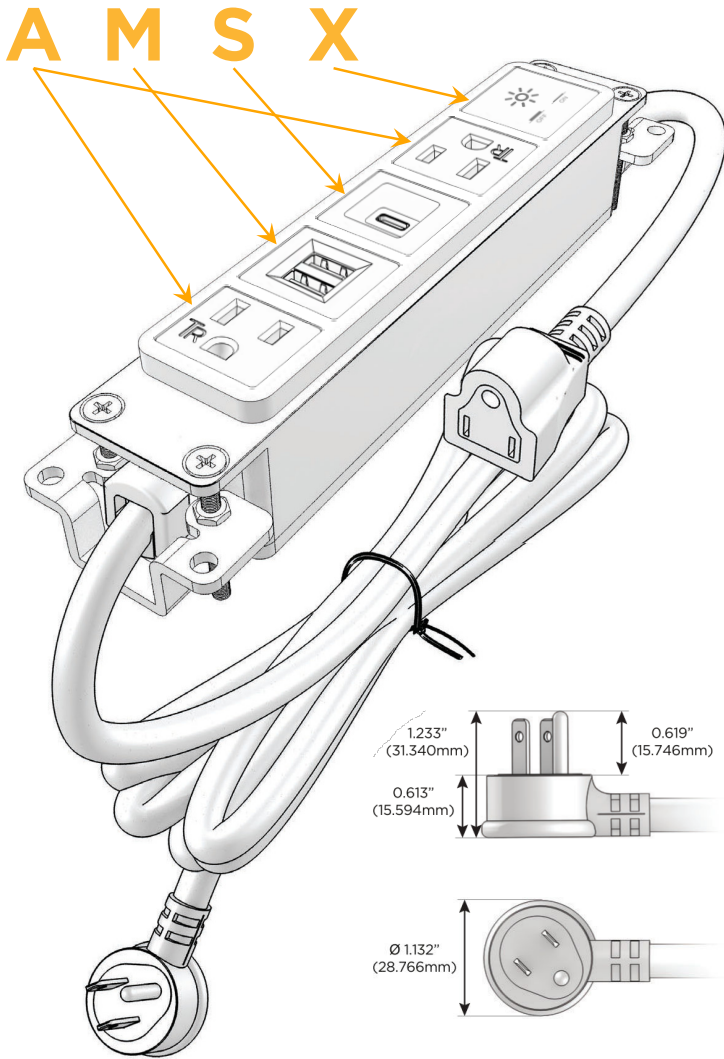

Bezel Finish: **SATIN BLACK (ABS)**

Custom Finishes Available M-POWER-5TW-AMSAX-B2AB

Features:

Module/Port Options:

- A** Tamper Resistant AC Receptacle
- E** USB-A & USB-C (20W)
- M** Double USB-A (Fast Charging Ports - 18W)
- H** HDMI
- 6** CAT 6
- 12** RJ 12
- X** Switched AC
- Y** 3-Way Switch (Low Voltage)
- V** USB-C (45W High Speed Charging Port)
- S** USB-C (25W High Speed Charging Port)
- R** Switched AC (Rocker Switch)
- D** Dimmer Switch

Plug:

Supplied with Low Profile Flat 45° Angle 120 VAC Plug

Optional Standard Straight 120 VAC Plug

Optional Straight 120 VAC Pass-through Plug

- CLEAN, COMPACT DESIGN
- STREAMLINED
- LOW PROFILE
- SIDE-EXITING CORDS
- PLUG & PLAY
- 6' AC CORD & PLUG (FLAT PLUG STANDARD)
- CUSTOMIZABLE CONFIGURATIONS AND FINISHES
- UL LISTED FOR MOUNTING IN FURNITURE
- 15A

M-POWER-5T

AC POWER & DATA CONNECTIVITY SOLUTION

M-POWER-5TW-AMSAX-B2AB

Specs:

Modules/Ports:

- A** Tamper Resistant AC Receptacle
- M** Double USB-A (Fast Charging Ports - 18W)
- S** USB-C (25W High Speed Charging Port)
- X** Switched AC