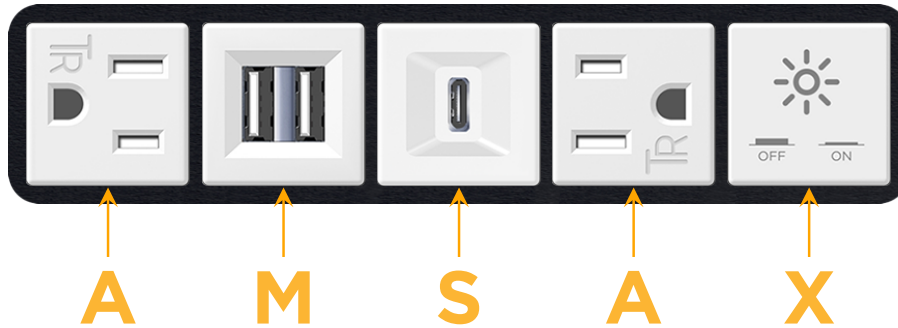

Bezel Finish: **SATIN BLACK (ABS)**

Custom Finishes Available M-POWER-5TW-AMSAX-B2AB

Features:

Module/Port Options:

- A** Tamper Resistant AC Receptacle
- E** USB-A & USB-C (20W)
- M** Double USB-A (Fast Charging Ports - 18W)
- H** HDMI
- 6** CAT 6
- 12** RJ 12
- X** Switched AC
- Y** 3-Way Switch (Low Voltage)
- V** USB-C (45W High Speed Charging Port)
- S** USB-C (25W High Speed Charging Port)
- R** Switched AC (Rocker Switch)
- D** Dimmer Switch

Plug:

Supplied with Low Profile Flat 45° Angle 120 VAC Plug

Optional Standard Straight 120 VAC Plug

Optional Straight 120 VAC Pass-through Plug

- CLEAN, COMPACT DESIGN
- STREAMLINED
- LOW PROFILE
- SIDE-EXITING CORDS
- PLUG & PLAY
- 6' AC CORD & PLUG (FLAT PLUG STANDARD)
- CUSTOMIZABLE CONFIGURATIONS AND FINISHES
- UL LISTED FOR MOUNTING IN FURNITURE
- 15A

M-POWER-5T

AC POWER & DATA CONNECTIVITY SOLUTION

M-POWER-5TW-AMSAX-B2AB

Specs:

Modules/Ports:

- A** Tamper Resistant AC Receptacle
- M** Double USB-A (Fast Charging Ports - 18W)
- S** USB-C (25W High Speed Charging Port)
- X** Switched AC