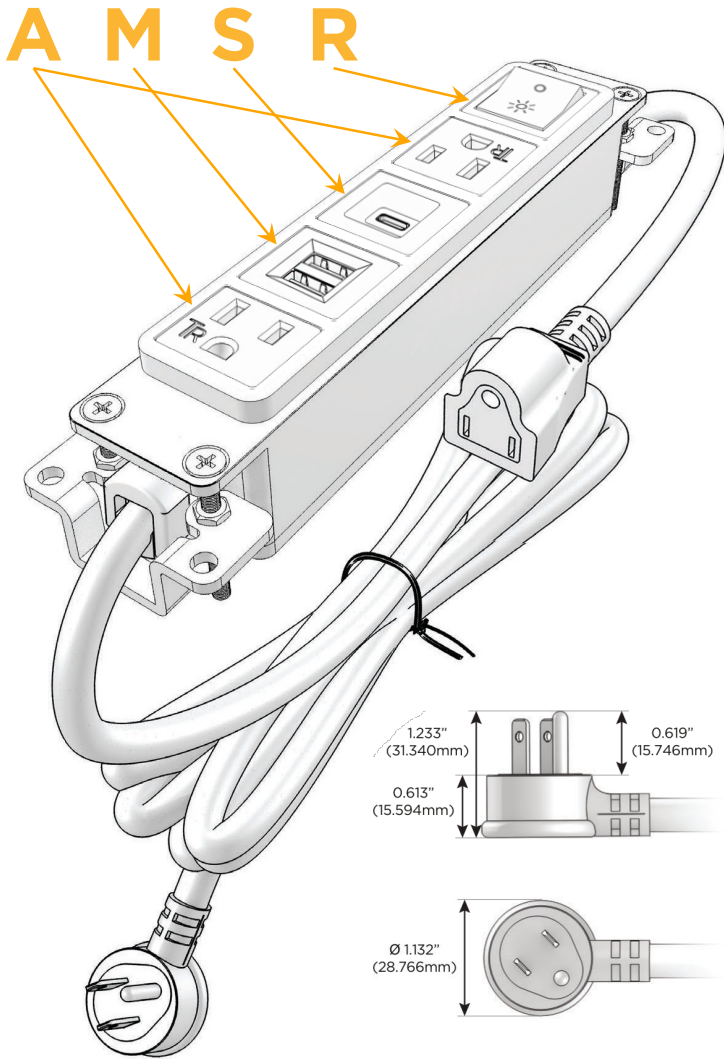

### Module/Port Options:

- A Tamper Resistant AC Receptacle
- E USB-A & USB-C (20W)
- M Double USB-A (Fast Charging Ports - 18W)
- H HDMI
- 6 CAT 6
- 12 RJ 12
- X Switched AC
- Y 3-Way Switch (Low Voltage)
- V USB-C (45W High Speed Charging Port)
- S USB-C (25W High Speed Charging Port)
- R Switched AC (Rocker Switch)
- D Dimmer Switch

### Plug:

Supplied with Low Profile Flat 45° Angle 120 VAC Plug

Optional Standard Straight 120 VAC Plug

Optional Straight 120 VAC Pass-through Plug

- CLEAN, COMPACT DESIGN
- STREAMLINED
- LOW PROFILE
- SIDE-EXITING CORDS
- PLUG & PLAY
- 6' AC CORD & PLUG (FLAT PLUG STANDARD)
- CUSTOMIZABLE CONFIGURATIONS AND FINISHES
- UL LISTED FOR MOUNTING IN FURNITURE
- 15A

# M-POWER-5T

AC POWER & DATA CONNECTIVITY SOLUTION

M-POWER-5TW-AMSAR-SS4B

Specs:

**Modules/Ports:**

- A** Tamper Resistant AC Receptacle
- M** Double USB-A (Fast Charging Ports - 18W)
- S** USB-C (25W High Speed Charging Port)
- R** Switched AC (Rocker Switch)