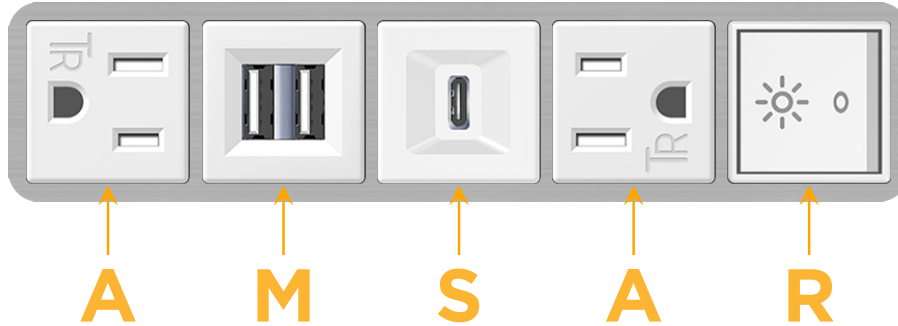

M-POWER-5T

AC POWER & DATA CONNECTIVITY SOLUTION

M-POWER-5TW-AMSAR-SS4B

Distributed by

Mormax Company, Inc.

8 Westchester Plaza

Elmsford, NY 10523

914-699-0101

sales@mormax.com

mormax.com

Metro Light & Power's line of power & data solutions offers sophisticated design elements combined with greater ease of installation. Streamlined and low-profile, enhanced by side-exiting cords, our outlets advance the industry with their cutting edge look and feel. We believe flexibility is key, and we provide a variety of mounting options, including the ability to mount in limited spaces. Our outlets are available in many finishes and configurations, in addition to a custom color and finish capability for our clients.

Bezel Finish: **STAINLESS STEEL BRUSHED**

Custom Finishes Available M-POWER-5TW-AMSAR-SS4B

Features:

Module/Port Options:

- A Tamper Resistant AC Receptacle
- E USB-A & USB-C (20W)
- M Double USB-A (Fast Charging Ports - 18W)
- H HDMI
- 6 CAT 6
- 12 RJ 12
- X Switched AC
- Y 3-Way Switch (Low Voltage)
- V USB-C (45W High Speed Charging Port)
- S USB-C (25W High Speed Charging Port)
- R Switched AC (Rocker Switch)
- D Dimmer Switch

Plug:

Supplied with Low Profile Flat 45° Angle 120 VAC Plug

Optional Standard Straight 120 VAC Plug

Optional Straight 120 VAC Pass-through Plug

- CLEAN, COMPACT DESIGN
- STREAMLINED
- LOW PROFILE
- SIDE-EXITING CORDS
- PLUG & PLAY
- 6' AC CORD & PLUG (FLAT PLUG STANDARD)
- CUSTOMIZABLE CONFIGURATIONS AND FINISHES
- UL LISTED FOR MOUNTING IN FURNITURE
- 15A