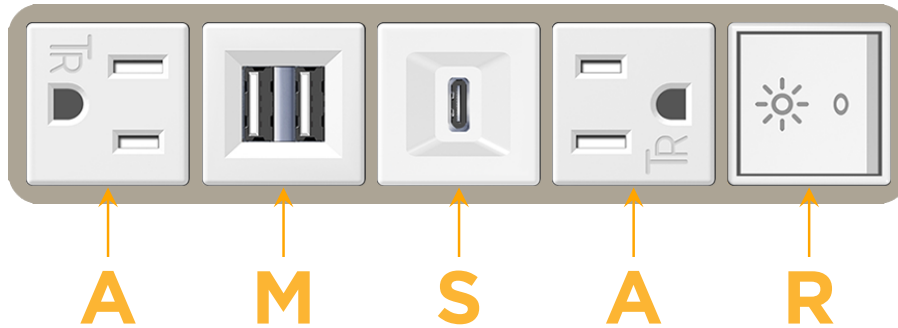

Bezel Finish: **SATIN NICKEL (ABS)**

Custom Finishes Available M-POWER-5TW-AMSAR-SAB

Features:

Module/Port Options:

- A** Tamper Resistant AC Receptacle
- E** USB-A & USB-C (20W)
- M** Double USB-A (Fast Charging Ports - 18W)
- H** HDMI
- 6** CAT 6
- 12** RJ 12
- X** Switched AC
- Y** 3-Way Switch (Low Voltage)
- V** USB-C (45W High Speed Charging Port)
- S** USB-C (25W High Speed Charging Port)
- R** Switched AC (Rocker Switch)
- D** Dimmer Switch

Plug:

- Supplied with Low Profile Flat 45° Angle 120 VAC Plug
- Optional Standard Straight 120 VAC Plug
- Optional Straight 120 VAC Pass-through Plug

- CLEAN, COMPACT DESIGN
- STREAMLINED
- LOW PROFILE
- SIDE-EXITING CORDS
- PLUG & PLAY
- 6' AC CORD & PLUG (FLAT PLUG STANDARD)
- CUSTOMIZABLE CONFIGURATIONS AND FINISHES
- UL LISTED FOR MOUNTING IN FURNITURE
- 15A

M-POWER-5T

AC POWER & DATA CONNECTIVITY SOLUTION

M-POWER-5TW-AMSAR-SAB

Specs:

Modules/Ports:

- A** Tamper Resistant AC Receptacle
- M** Double USB-A (Fast Charging Ports - 18W)
- S** USB-C (25W High Speed Charging Port)
- R** Switched AC (Rocker Switch)