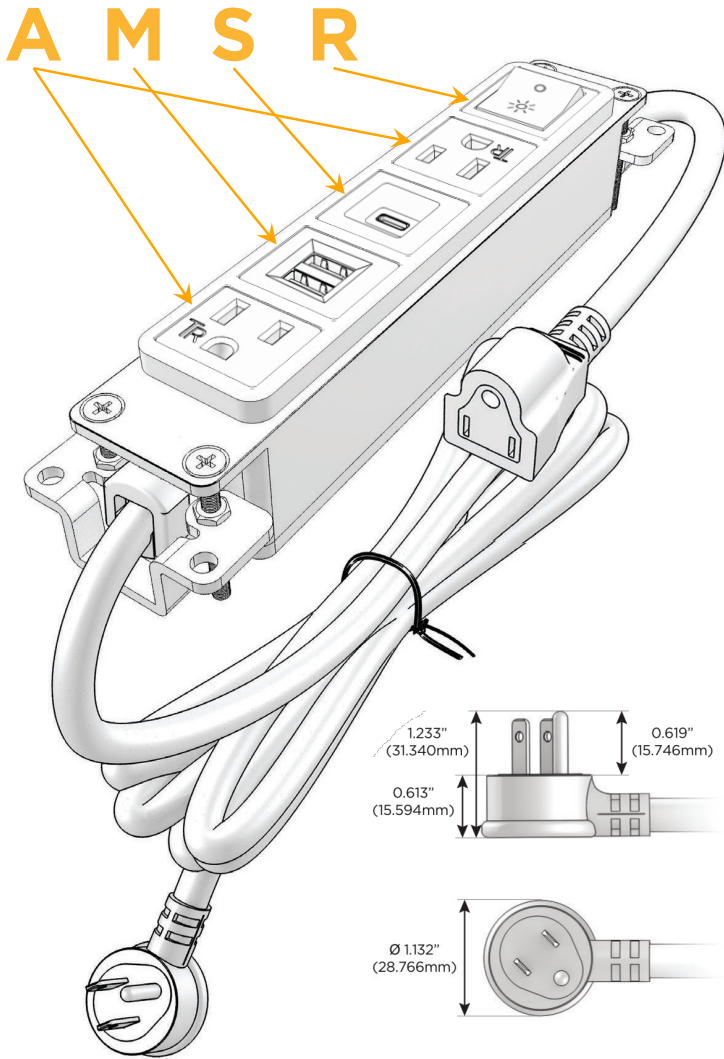

Bezel Finish: **SATIN NICKEL (ABS)**

Custom Finishes Available M-POWER-5TW-AMSAR-SAB

Features:

Module/Port Options:

- A** Tamper Resistant AC Receptacle
- E** USB-A & USB-C (20W)
- M** Double USB-A (Fast Charging Ports - 18W)
- H** HDMI
- 6** CAT 6
- 12** RJ 12
- X** Switched AC
- Y** 3-Way Switch (Low Voltage)
- V** USB-C (45W High Speed Charging Port)
- S** USB-C (25W High Speed Charging Port)
- R** Switched AC (Rocker Switch)
- D** Dimmer Switch

Plug:

- Supplied with Low Profile Flat 45° Angle 120 VAC Plug
- Optional Standard Straight 120 VAC Plug
- Optional Straight 120 VAC Pass-through Plug

- CLEAN, COMPACT DESIGN
- STREAMLINED
- LOW PROFILE
- SIDE-EXITING CORDS
- PLUG & PLAY
- 6' AC CORD & PLUG (FLAT PLUG STANDARD)
- CUSTOMIZABLE CONFIGURATIONS AND FINISHES
- UL LISTED FOR MOUNTING IN FURNITURE
- 15A

M-POWER-5T

AC POWER & DATA CONNECTIVITY SOLUTION

M-POWER-5TW-AMSAR-SAB

Specs:

Modules/Ports:

- A** Tamper Resistant AC Receptacle
- M** Double USB-A (Fast Charging Ports - 18W)
- S** USB-C (25W High Speed Charging Port)
- R** Switched AC (Rocker Switch)