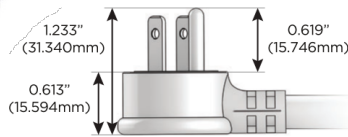

M-POWER-5T

AC POWER & DATA CONNECTIVITY SOLUTION

M-POWER-5TW-AMSAR-SAB

Specs:

Modules/Ports:

- A** Tamper Resistant AC Receptacle
- M** Double USB-A (Fast Charging Ports - 18W)
- S** USB-C (25W High Speed Charging Port)
- R** Switched AC (Rocker Switch)