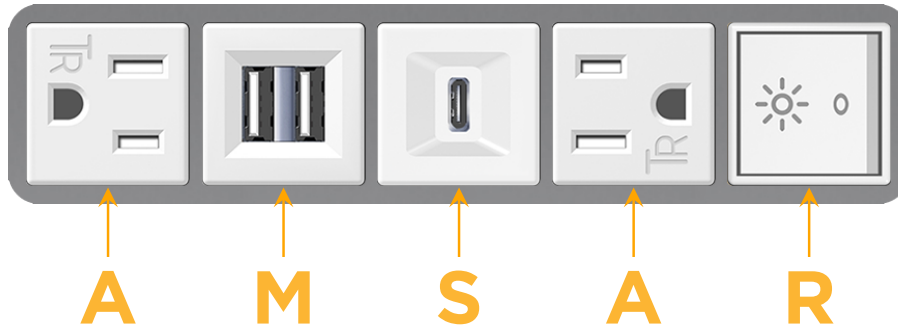

M-POWER-5T

AC POWER & DATA CONNECTIVITY SOLUTION

M-POWER-5TW-AMSAR-MAB

Distributed by

Mormax Company, Inc.

8 Westchester Plaza

Elmsford, NY 10523

914-699-0101

sales@mormax.com

mormax.com

Metro Light & Power's line of power & data solutions offers sophisticated design elements combined with greater ease of installation. Streamlined and low-profile, enhanced by side-exiting cords, our outlets advance the industry with their cutting edge look and feel. We believe flexibility is key, and we provide a variety of mounting options, including the ability to mount in limited spaces. Our outlets are available in many finishes and configurations, in addition to a custom color and finish capability for our clients.

Bezel Finish: **MAGNESIUM (ABS)**

Custom Finishes Available M-POWER-5TW-AMSAR-MAB

Features:

Module/Port Options:

- **A** Tamper Resistant AC Receptacle
- **E** USB-A & USB-C (20W)
- **M** Double USB-A (Fast Charging Ports - 18W)
- **H** HDMI
- **6** CAT 6
- **12** RJ 12
- **X** Switched AC
- **Y** 3-Way Switch (Low Voltage)
- **V** USB-C (45W High Speed Charging Port)
- **S** USB-C (25W High Speed Charging Port)
- **R** Switched AC (Rocker Switch)
- **D** Dimmer Switch

Plug:

Supplied with Low Profile Flat 45° Angle 120 VAC Plug

Optional Standard Straight 120 VAC Plug

Optional Straight 120 VAC Pass-through Plug

- CLEAN, COMPACT DESIGN
- STREAMLINED
- LOW PROFILE
- SIDE-EXITING CORDS
- PLUG & PLAY
- 6' AC CORD & PLUG (FLAT PLUG STANDARD)
- CUSTOMIZABLE CONFIGURATIONS AND FINISHES
- UL LISTED FOR MOUNTING IN FURNITURE
- 15A