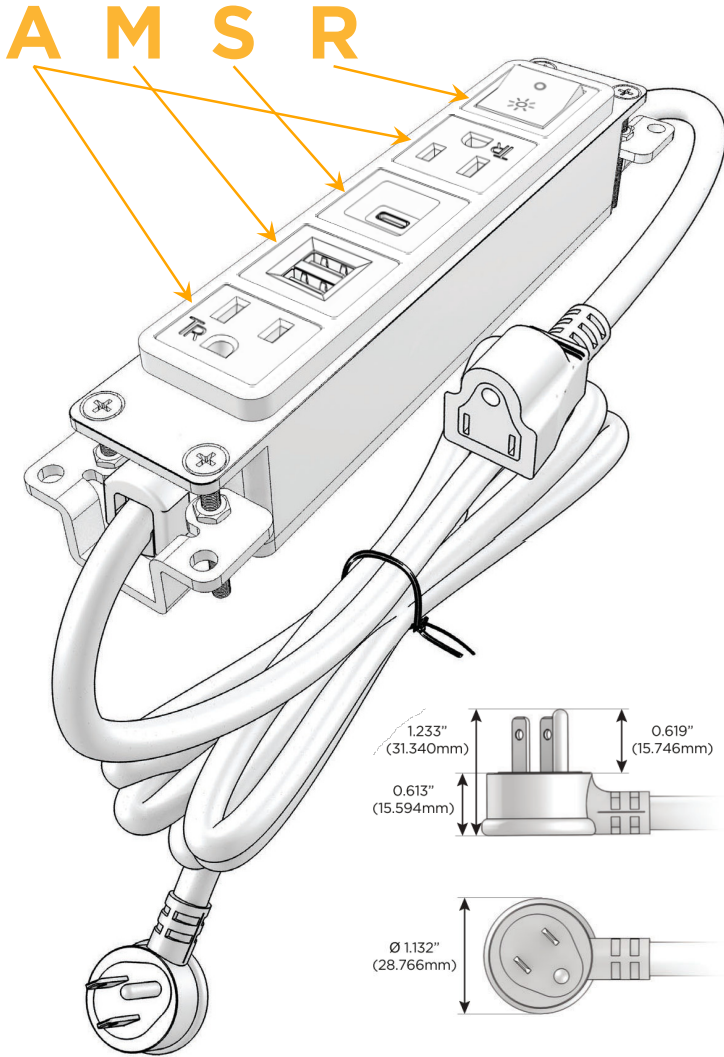

### Module/Port Options:

- A** Tamper Resistant AC Receptacle
- E** USB-A & USB-C (20W)
- M** Double USB-A (Fast Charging Ports - 18W)
- H** HDMI
- 6** CAT 6
- 12** RJ 12
- X** Switched AC
- Y** 3-Way Switch (Low Voltage)
- V** USB-C (45W High Speed Charging Port)
- S** USB-C (25W High Speed Charging Port)
- R** Switched AC (Rocker Switch)
- D** Dimmer Switch

### Plug:

Supplied with Low Profile Flat 45° Angle 120 VAC Plug

Optional Standard Straight 120 VAC Plug

Optional Straight 120 VAC Pass-through Plug

- CLEAN, COMPACT DESIGN
- STREAMLINED
- LOW PROFILE
- SIDE-EXITING CORDS
- PLUG & PLAY
- 6' AC CORD & PLUG (FLAT PLUG STANDARD)
- CUSTOMIZABLE CONFIGURATIONS AND FINISHES
- UL LISTED FOR MOUNTING IN FURNITURE
- 15A

# M-POWER-5T

AC POWER & DATA CONNECTIVITY SOLUTION

M-POWER-5TW-AMSAR-MAB

Specs:

**Modules/Ports:**

- A** Tamper Resistant AC Receptacle
- M** Double USB-A (Fast Charging Ports - 18W)
- S** USB-C (25W High Speed Charging Port)
- R** Switched AC (Rocker Switch)