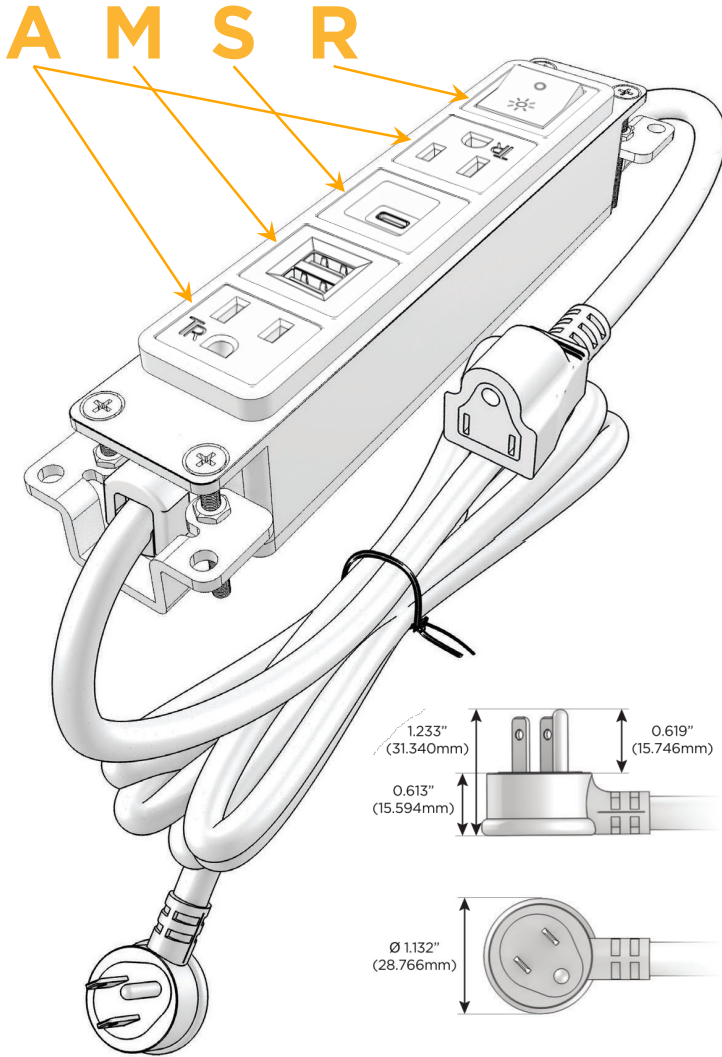

### Module/Port Options:

- A** Tamper Resistant AC Receptacle
- E** USB-A & USB-C (20W)
- M** Double USB-A (Fast Charging Ports - 18W)
- H** HDMI
- 6** CAT 6
- 12** RJ 12
- X** Switched AC
- Y** 3-Way Switch (Low Voltage)
- V** USB-C (45W High Speed Charging Port)
- S** USB-C (25W High Speed Charging Port)
- R** Switched AC (Rocker Switch)
- D** Dimmer Switch

### Plug:

Supplied with Low Profile Flat 45° Angle 120 VAC Plug

Optional Standard Straight 120 VAC Plug

Optional Straight 120 VAC Pass-through Plug

- CLEAN, COMPACT DESIGN
- STREAMLINED
- LOW PROFILE
- SIDE-EXITING CORDS
- PLUG & PLAY
- 6' AC CORD & PLUG (FLAT PLUG STANDARD)
- CUSTOMIZABLE CONFIGURATIONS AND FINISHES
- UL LISTED FOR MOUNTING IN FURNITURE
- 15A

# M-POWER-5T

AC POWER & DATA CONNECTIVITY SOLUTION

M-POWER-5TW-AMSAR-CUAB

Specs:

**Modules/Ports:**

- A** Tamper Resistant AC Receptacle
- M** Double USB-A (Fast Charging Ports - 18W)
- S** USB-C (25W High Speed Charging Port)
- R** Switched AC (Rocker Switch)