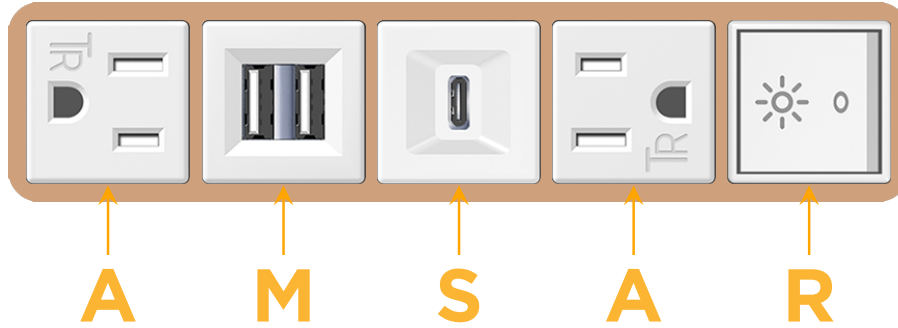

M-POWER-5T

AC POWER & DATA CONNECTIVITY SOLUTION

M-POWER-5TW-AMSAR-CUAB

Distributed by

Mormax Company, Inc.

8 Westchester Plaza

Elmsford, NY 10523

914-699-0101

sales@mormax.com

mormax.com

Metro Light & Power's line of power & data solutions offers sophisticated design elements combined with greater ease of installation. Streamlined and low-profile, enhanced by side-exiting cords, our outlets advance the industry with their cutting edge look and feel. We believe flexibility is key, and we provide a variety of mounting options, including the ability to mount in limited spaces. Our outlets are available in many finishes and configurations, in addition to a custom color and finish capability for our clients.

Bezel Finish: **COPPER (ABS)**

Custom Finishes Available M-POWER-5TW-AMSAR-CUAB

Features:

Module/Port Options:

- **A** Tamper Resistant AC Receptacle
- **E** USB-A & USB-C (20W)
- **M** Double USB-A (Fast Charging Ports - 18W)
- **H** HDMI
- **6** CAT 6
- **12** RJ 12
- **X** Switched AC
- **Y** 3-Way Switch (Low Voltage)
- **V** USB-C (45W High Speed Charging Port)
- **S** USB-C (25W High Speed Charging Port)
- **R** Switched AC (Rocker Switch)
- **D** Dimmer Switch

Plug:

Supplied with Low Profile Flat 45° Angle 120 VAC Plug

Optional Standard Straight 120 VAC Plug

Optional Straight 120 VAC Pass-through Plug

- CLEAN, COMPACT DESIGN
- STREAMLINED
- LOW PROFILE
- SIDE-EXITING CORDS
- PLUG & PLAY
- 6' AC CORD & PLUG (FLAT PLUG STANDARD)
- CUSTOMIZABLE CONFIGURATIONS AND FINISHES
- UL LISTED FOR MOUNTING IN FURNITURE
- 15A