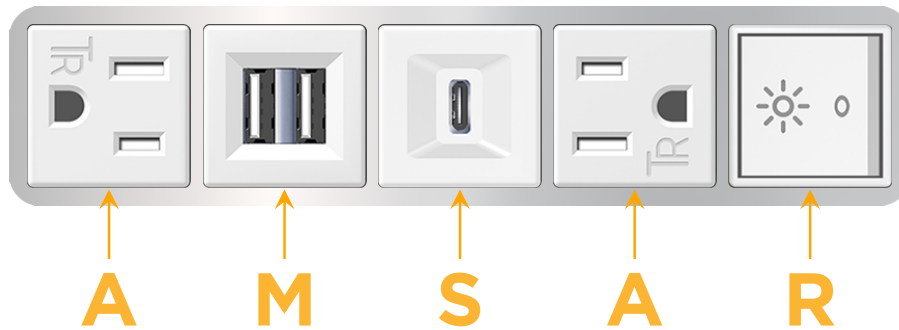

M-POWER-5T

AC POWER & DATA CONNECTIVITY SOLUTION

M-POWER-5TW-AMSAR-CRAB

Distributed by

Mormax Company, Inc.

8 Westchester Plaza

Elmsford, NY 10523

914-699-0101

sales@mormax.com

mormax.com

Metro Light & Power's line of power & data solutions offers sophisticated design elements combined with greater ease of installation. Streamlined and low-profile, enhanced by side-exiting cords, our outlets advance the industry with their cutting edge look and feel. We believe flexibility is key, and we provide a variety of mounting options, including the ability to mount in limited spaces. Our outlets are available in many finishes and configurations, in addition to a custom color and finish capability for our clients.

Bezel Finish: **CHROME (ABS)**
Custom Finishes Available M-POWER-5TW-AMSAR-CRAB

Features:

Module/Port Options:

- **A** Tamper Resistant AC Receptacle
- **E** USB-A & USB-C (20W)
- **M** Double USB-A (Fast Charging Ports - 18W)
- **H** HDMI
- **6** CAT 6
- **12** RJ 12
- **X** Switched AC
- **Y** 3-Way Switch (Low Voltage)
- **V** USB-C (45W High Speed Charging Port)
- **S** USB-C (25W High Speed Charging Port)
- **R** Switched AC (Rocker Switch)
- **D** Dimmer Switch

Plug:

- Supplied with Low Profile Flat 45° Angle 120 VAC Plug
- Optional Standard Straight 120 VAC Plug
- Optional Straight 120 VAC Pass-through Plug

- CLEAN, COMPACT DESIGN
- STREAMLINED
- LOW PROFILE
- SIDE-EXITING CORDS
- PLUG & PLAY
- 6' AC CORD & PLUG (FLAT PLUG STANDARD)
- CUSTOMIZABLE CONFIGURATIONS AND FINISHES
- UL LISTED FOR MOUNTING IN FURNITURE
- 15A