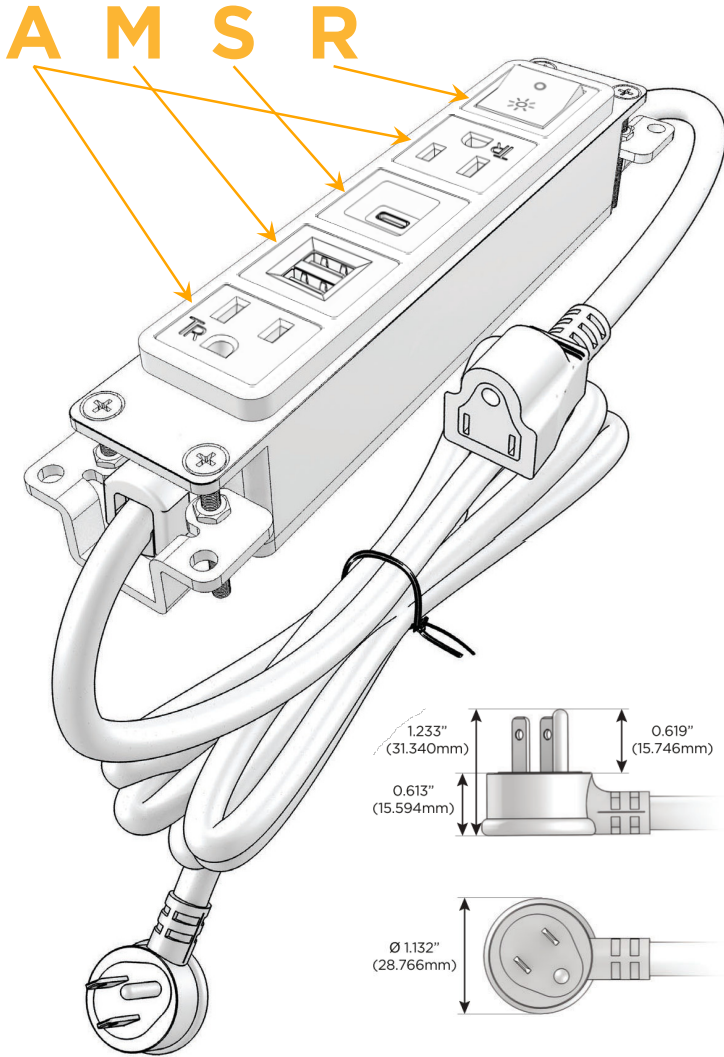

#### Module/Port Options:

- A** Tamper Resistant AC Receptacle
- E** USB-A & USB-C (20W)
- M** Double USB-A (Fast Charging Ports - 18W)
- H** HDMI
- 6** CAT 6
- 12** RJ 12
- X** Switched AC
- Y** 3-Way Switch (Low Voltage)
- V** USB-C (45W High Speed Charging Port)
- S** USB-C (25W High Speed Charging Port)
- R** Switched AC (Rocker Switch)
- D** Dimmer Switch

#### Plug:

- Supplied with Low Profile Flat 45° Angle 120 VAC Plug
- Optional Standard Straight 120 VAC Plug
- Optional Straight 120 VAC Pass-through Plug

- CLEAN, COMPACT DESIGN
- STREAMLINED
- LOW PROFILE
- SIDE-EXITING CORDS
- PLUG & PLAY
- 6' AC CORD & PLUG (FLAT PLUG STANDARD)
- CUSTOMIZABLE CONFIGURATIONS AND FINISHES
- UL LISTED FOR MOUNTING IN FURNITURE
- 15A

# M-POWER-5T

AC POWER & DATA CONNECTIVITY SOLUTION

M-POWER-5TW-AMSAR-CRAB

Specs:

**Modules/Ports:**

- A** Tamper Resistant AC Receptacle
- M** Double USB-A (Fast Charging Ports - 18W)
- S** USB-C (25W High Speed Charging Port)
- R** Switched AC (Rocker Switch)