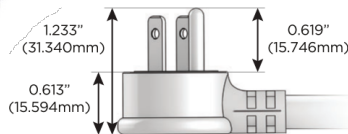

Plug:

Supplied with Low Profile Flat 45° Angle 120 VAC Plug

Optional Standard Straight 120 VAC Plug

Optional Straight 120 VAC Pass-through Plug

- CLEAN, COMPACT DESIGN
- STREAMLINED
- LOW PROFILE
- SIDE-EXITING CORDS
- PLUG & PLAY
- 6' AC CORD & PLUG (FLAT PLUG STANDARD)
- CUSTOMIZABLE CONFIGURATIONS AND FINISHES
- UL LISTED FOR MOUNTING IN FURNITURE
- 15A

M-POWER-5T

AC POWER & DATA CONNECTIVITY SOLUTION

M-POWER-5TW-AMSAR-BZAB

Specs:

Modules/Ports:

- A** Tamper Resistant AC Receptacle
- M** Double USB-A (Fast Charging Ports - 18W)
- S** USB-C (25W High Speed Charging Port)
- R** Switched AC (Rocker Switch)