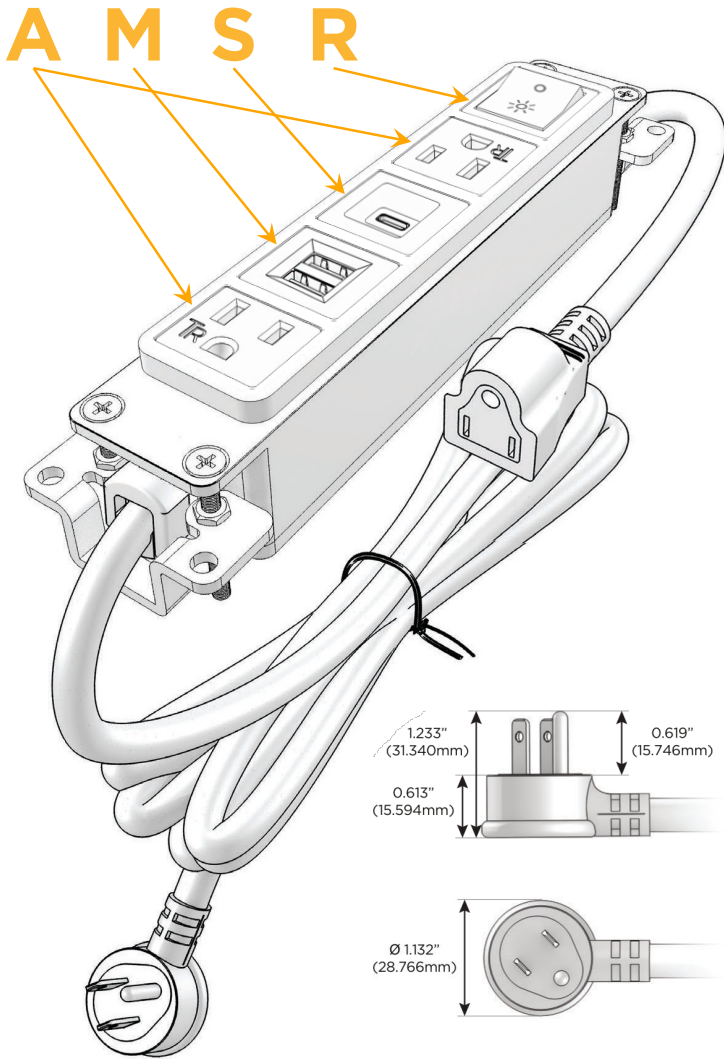

Bezel Finish: **STANDARD BRONZE (ABS)**

Custom Finishes Available M-POWER-5TW-AMSAR-BZAB

Features:

Module/Port Options:

- A** Tamper Resistant AC Receptacle
- E** USB-A & USB-C (20W)
- M** Double USB-A (Fast Charging Ports - 18W)
- H** HDMI
- 6** CAT 6
- 12** RJ 12
- X** Switched AC
- Y** 3-Way Switch (Low Voltage)
- V** USB-C (45W High Speed Charging Port)
- S** USB-C (25W High Speed Charging Port)
- R** Switched AC (Rocker Switch)
- D** Dimmer Switch

Plug:

Supplied with Low Profile Flat 45° Angle 120 VAC Plug

Optional Standard Straight 120 VAC Plug

Optional Straight 120 VAC Pass-through Plug

- CLEAN, COMPACT DESIGN
- STREAMLINED
- LOW PROFILE
- SIDE-EXITING CORDS
- PLUG & PLAY
- 6' AC CORD & PLUG (FLAT PLUG STANDARD)
- CUSTOMIZABLE CONFIGURATIONS AND FINISHES
- UL LISTED FOR MOUNTING IN FURNITURE
- 15A

M-POWER-5T

AC POWER & DATA CONNECTIVITY SOLUTION

M-POWER-5TW-AMSAR-BZAB

Specs:

Modules/Ports:

- A** Tamper Resistant AC Receptacle
- M** Double USB-A (Fast Charging Ports - 18W)
- S** USB-C (25W High Speed Charging Port)
- R** Switched AC (Rocker Switch)