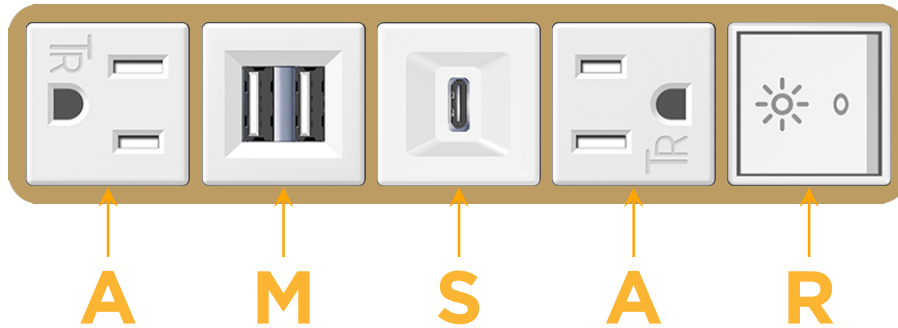

Bezel Finish: **STANDARD BRONZE (ABS)**

Custom Finishes Available M-POWER-5TW-AMSAR-BZAB

Features:

Module/Port Options:

- A** Tamper Resistant AC Receptacle
- E** USB-A & USB-C (20W)
- M** Double USB-A (Fast Charging Ports - 18W)
- H** HDMI
- 6** CAT 6
- 12** RJ 12
- X** Switched AC
- Y** 3-Way Switch (Low Voltage)
- V** USB-C (45W High Speed Charging Port)
- S** USB-C (25W High Speed Charging Port)
- R** Switched AC (Rocker Switch)
- D** Dimmer Switch

Plug:

Supplied with Low Profile Flat 45° Angle 120 VAC Plug

Optional Standard Straight 120 VAC Plug

Optional Straight 120 VAC Pass-through Plug

- CLEAN, COMPACT DESIGN
- STREAMLINED
- LOW PROFILE
- SIDE-EXITING CORDS
- PLUG & PLAY
- 6' AC CORD & PLUG (FLAT PLUG STANDARD)
- CUSTOMIZABLE CONFIGURATIONS AND FINISHES
- UL LISTED FOR MOUNTING IN FURNITURE
- 15A

M-POWER-5T

AC POWER & DATA CONNECTIVITY SOLUTION

M-POWER-5TW-AMSAR-BZAB

Specs:

Modules/Ports:

- A** Tamper Resistant AC Receptacle
- M** Double USB-A (Fast Charging Ports - 18W)
- S** USB-C (25W High Speed Charging Port)
- R** Switched AC (Rocker Switch)