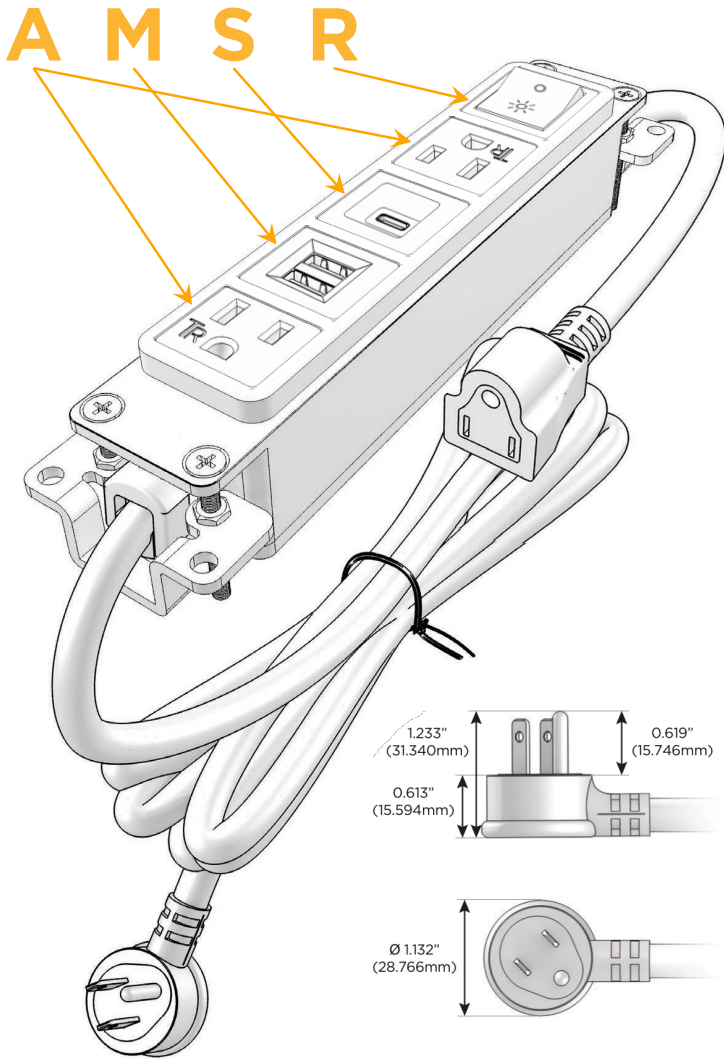

### Module/Port Options:

- A** Tamper Resistant AC Receptacle
- E** USB-A & USB-C (20W)
- M** Double USB-A (Fast Charging Ports - 18W)
- H** HDMI
- 6** CAT 6
- 12** RJ 12
- X** Switched AC
- Y** 3-Way Switch (Low Voltage)
- V** USB-C (45W High Speed Charging Port)
- S** USB-C (25W High Speed Charging Port)
- R** Switched AC (Rocker Switch)
- D** Dimmer Switch

### Plug:

Supplied with Low Profile Flat 45° Angle 120 VAC Plug

Optional Standard Straight 120 VAC Plug

Optional Straight 120 VAC Pass-through Plug

- CLEAN, COMPACT DESIGN
- STREAMLINED
- LOW PROFILE
- SIDE-EXITING CORDS
- PLUG & PLAY
- 6' AC CORD & PLUG (FLAT PLUG STANDARD)
- CUSTOMIZABLE CONFIGURATIONS AND FINISHES
- UL LISTED FOR MOUNTING IN FURNITURE
- 15A

# M-POWER-5T

AC POWER & DATA CONNECTIVITY SOLUTION

M-POWER-5TW-AMSTAR-BZ4B

Specs:

**Modules/Ports:**

- A** Tamper Resistant AC Receptacle
- M** Double USB-A (Fast Charging Ports - 18W)
- S** USB-C (25W High Speed Charging Port)
- R** Switched AC (Rocker Switch)