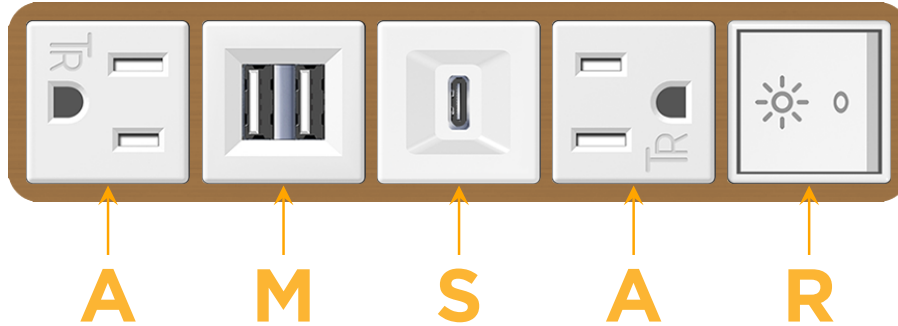

M-POWER-5T

AC POWER & DATA CONNECTIVITY SOLUTION

M-POWER-5TW-AMSAR-BZ4B

Distributed by

Mormax Company, Inc.

8 Westchester Plaza

Elmsford, NY 10523

914-699-0101

sales@mormax.com

mormax.com

Metro Light & Power's line of power & data solutions offers sophisticated design elements combined with greater ease of installation. Streamlined and low-profile, enhanced by side-exiting cords, our outlets advance the industry with their cutting edge look and feel. We believe flexibility is key, and we provide a variety of mounting options, including the ability to mount in limited spaces. Our outlets are available in many finishes and configurations, in addition to a custom color and finish capability for our clients.

Bezel Finish: **SOLID BRONZE BRUSHED**

Custom Finishes Available M-POWER-5TW-AMSAR-BZ4B

Features:

Module/Port Options:

- **A** Tamper Resistant AC Receptacle
- **E** USB-A & USB-C (20W)
- **M** Double USB-A (Fast Charging Ports - 18W)
- **H** HDMI
- **6** CAT 6
- **12** RJ 12
- **X** Switched AC
- **Y** 3-Way Switch (Low Voltage)
- **V** USB-C (45W High Speed Charging Port)
- **S** USB-C (25W High Speed Charging Port)
- **R** Switched AC (Rocker Switch)
- **D** Dimmer Switch

Plug:

Supplied with Low Profile Flat 45° Angle 120 VAC Plug

Optional Standard Straight 120 VAC Plug

Optional Straight 120 VAC Pass-through Plug

- CLEAN, COMPACT DESIGN
- STREAMLINED
- LOW PROFILE
- SIDE-EXITING CORDS
- PLUG & PLAY
- 6' AC CORD & PLUG (FLAT PLUG STANDARD)
- CUSTOMIZABLE CONFIGURATIONS AND FINISHES
- UL LISTED FOR MOUNTING IN FURNITURE
- 15A