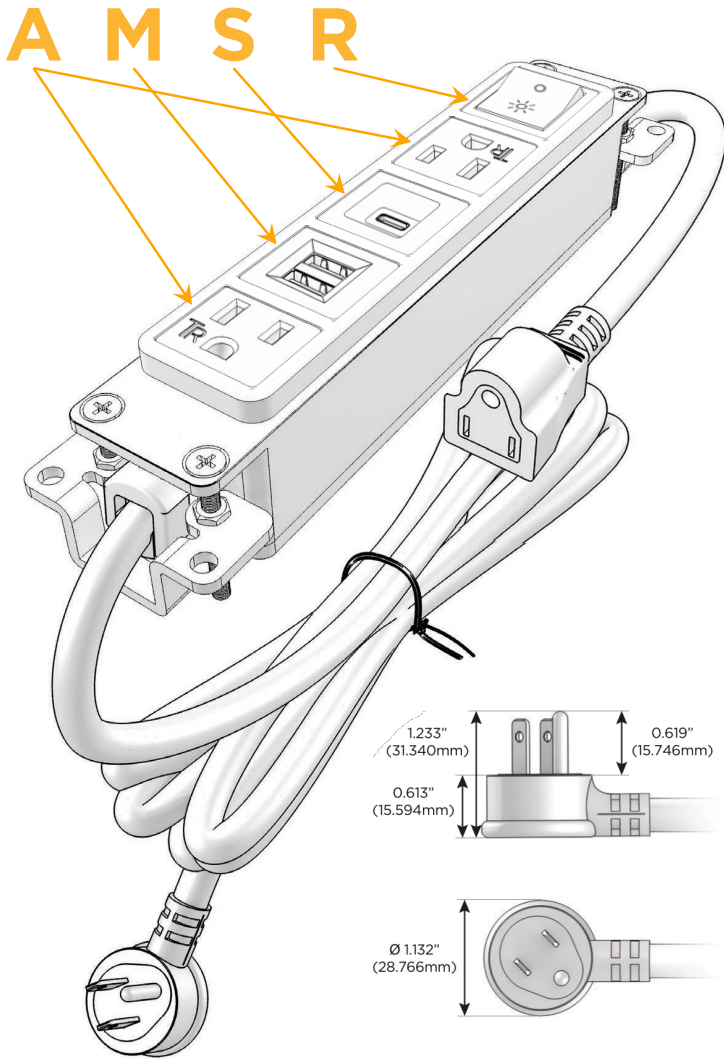

Bezel Finish: **BRASS (ABS)**

Custom Finishes Available M-POWER-5TW-AMSAR-BRAB

Features:

Module/Port Options:

- A** Tamper Resistant AC Receptacle
- E** USB-A & USB-C (20W)
- M** Double USB-A (Fast Charging Ports - 18W)
- H** HDMI
- 6** CAT 6
- 12** RJ 12
- X** Switched AC
- Y** 3-Way Switch (Low Voltage)
- V** USB-C (45W High Speed Charging Port)
- S** USB-C (25W High Speed Charging Port)
- R** Switched AC (Rocker Switch)
- D** Dimmer Switch

Plug:

Supplied with Low Profile Flat 45° Angle 120 VAC Plug

Optional Standard Straight 120 VAC Plug

Optional Straight 120 VAC Pass-through Plug

- CLEAN, COMPACT DESIGN
- STREAMLINED
- LOW PROFILE
- SIDE-EXITING CORDS
- PLUG & PLAY
- 6' AC CORD & PLUG (FLAT PLUG STANDARD)
- CUSTOMIZABLE CONFIGURATIONS AND FINISHES
- UL LISTED FOR MOUNTING IN FURNITURE
- 15A

M-POWER-5T

AC POWER & DATA CONNECTIVITY SOLUTION

M-POWER-5TW-AMSAR-BRAB

Specs:

Modules/Ports:

- A** Tamper Resistant AC Receptacle
- M** Double USB-A (Fast Charging Ports - 18W)
- S** USB-C (25W High Speed Charging Port)
- R** Switched AC (Rocker Switch)