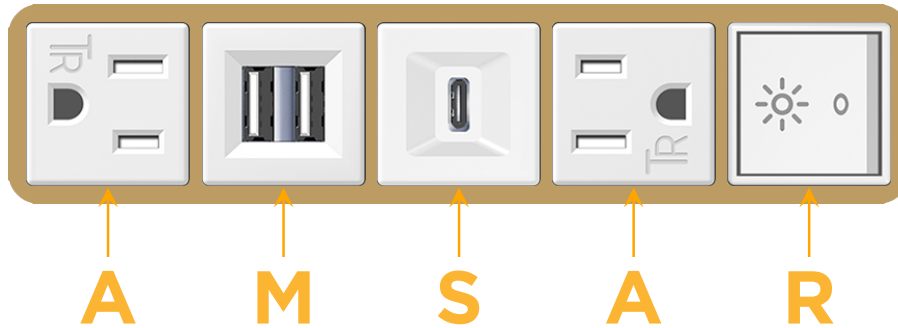

Bezel Finish: **BRASS (ABS)**

Custom Finishes Available M-POWER-5TW-AMSAR-BRAB

Features:

Module/Port Options:

- A** Tamper Resistant AC Receptacle
- E** USB-A & USB-C (20W)
- M** Double USB-A (Fast Charging Ports - 18W)
- H** HDMI
- 6** CAT 6
- 12** RJ 12
- X** Switched AC
- Y** 3-Way Switch (Low Voltage)
- V** USB-C (45W High Speed Charging Port)
- S** USB-C (25W High Speed Charging Port)
- R** Switched AC (Rocker Switch)
- D** Dimmer Switch

Plug:

Supplied with Low Profile Flat 45° Angle 120 VAC Plug

Optional Standard Straight 120 VAC Plug

Optional Straight 120 VAC Pass-through Plug

- CLEAN, COMPACT DESIGN
- STREAMLINED
- LOW PROFILE
- SIDE-EXITING CORDS
- PLUG & PLAY
- 6' AC CORD & PLUG (FLAT PLUG STANDARD)
- CUSTOMIZABLE CONFIGURATIONS AND FINISHES
- UL LISTED FOR MOUNTING IN FURNITURE
- 15A

M-POWER-5T

AC POWER & DATA CONNECTIVITY SOLUTION

M-POWER-5TW-AMSAR-BRAB

Specs:

Modules/Ports:

- A** Tamper Resistant AC Receptacle
- M** Double USB-A (Fast Charging Ports - 18W)
- S** USB-C (25W High Speed Charging Port)
- R** Switched AC (Rocker Switch)