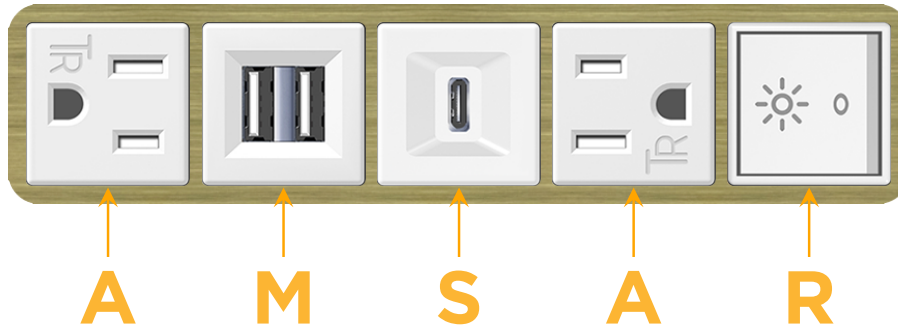

Bezel Finish: **BRASS ANTIQUED (ABS)**

Custom Finishes Available M-POWER-5TW-AMSAR-BRAAB

Features:

Module/Port Options:

- A** Tamper Resistant AC Receptacle
- E** USB-A & USB-C (20W)
- M** Double USB-A (Fast Charging Ports - 18W)
- H** HDMI
- 6** CAT 6
- 12** RJ 12
- X** Switched AC
- Y** 3-Way Switch (Low Voltage)
- V** USB-C (45W High Speed Charging Port)
- S** USB-C (25W High Speed Charging Port)
- R** Switched AC (Rocker Switch)
- D** Dimmer Switch

Plug:

Supplied with Low Profile Flat 45° Angle 120 VAC Plug

Optional Standard Straight 120 VAC Plug

Optional Straight 120 VAC Pass-through Plug

- CLEAN, COMPACT DESIGN
- STREAMLINED
- LOW PROFILE
- SIDE-EXITING CORDS
- PLUG & PLAY
- 6' AC CORD & PLUG (FLAT PLUG STANDARD)
- CUSTOMIZABLE CONFIGURATIONS AND FINISHES
- UL LISTED FOR MOUNTING IN FURNITURE
- 15A

M-POWER-5T

AC POWER & DATA CONNECTIVITY SOLUTION

M-POWER-5TW-AMSAAR-BRAAB

Specs:

Modules/Ports:

- A** Tamper Resistant AC Receptacle
- M** Double USB-A (Fast Charging Ports - 18W)
- S** USB-C (25W High Speed Charging Port)
- R** Switched AC (Rocker Switch)