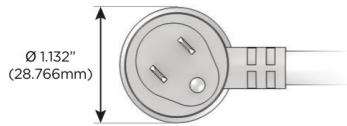

Plug:

Supplied with Low Profile Flat 45° Angle 120 VAC Plug

Optional Standard Straight 120 VAC Plug

Optional Straight 120 VAC Pass-through Plug

- CLEAN, COMPACT DESIGN
- STREAMLINED
- LOW PROFILE
- SIDE-EXITING CORDS
- PLUG & PLAY
- 6' AC CORD & PLUG (FLAT PLUG STANDARD)
- CUSTOMIZABLE CONFIGURATIONS AND FINISHES
- UL LISTED FOR MOUNTING IN FURNITURE
- 15A

M-POWER-5T

AC POWER & DATA CONNECTIVITY SOLUTION

M-POWER-5TW-AMSAAR-BRAAB

Specs:

Modules/Ports:

- A** Tamper Resistant AC Receptacle
- M** Double USB-A (Fast Charging Ports - 18W)
- S** USB-C (25W High Speed Charging Port)
- R** Switched AC (Rocker Switch)