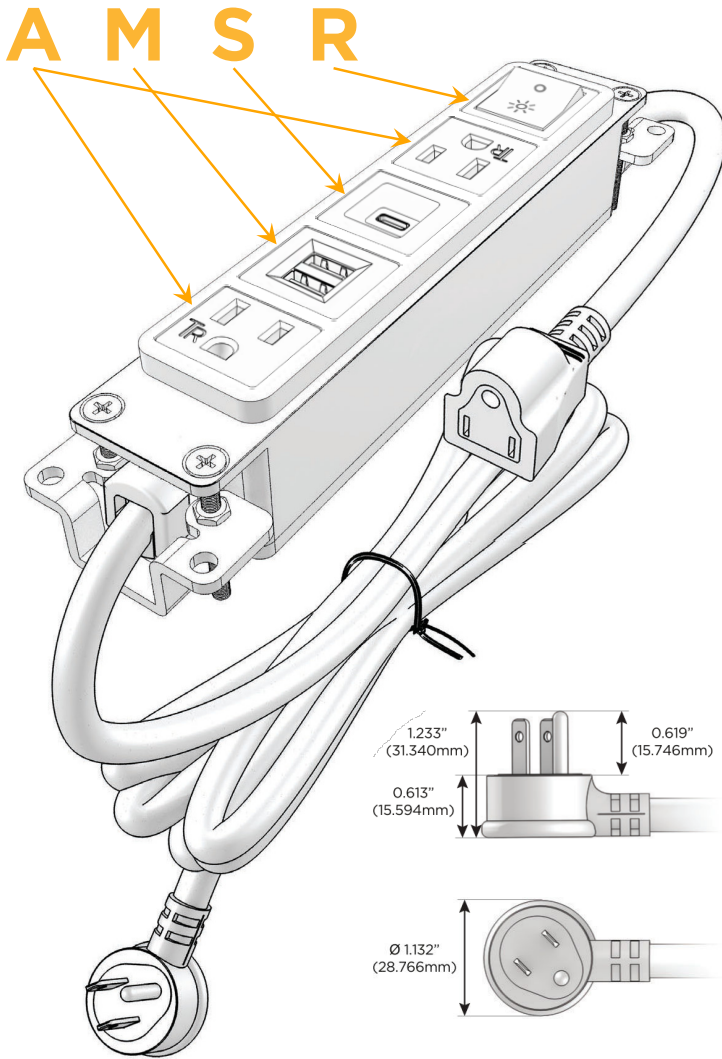

Bezel Finish: **BRASS ANTIQUED (ABS)**

Custom Finishes Available M-POWER-5TW-AMSAR-BRAAB

Features:

Module/Port Options:

- A** Tamper Resistant AC Receptacle
- E** USB-A & USB-C (20W)
- M** Double USB-A (Fast Charging Ports - 18W)
- H** HDMI
- 6** CAT 6
- 12** RJ 12
- X** Switched AC
- Y** 3-Way Switch (Low Voltage)
- V** USB-C (45W High Speed Charging Port)
- S** USB-C (25W High Speed Charging Port)
- R** Switched AC (Rocker Switch)
- D** Dimmer Switch

Plug:

Supplied with Low Profile Flat 45° Angle 120 VAC Plug

Optional Standard Straight 120 VAC Plug

Optional Straight 120 VAC Pass-through Plug

- CLEAN, COMPACT DESIGN
- STREAMLINED
- LOW PROFILE
- SIDE-EXITING CORDS
- PLUG & PLAY
- 6' AC CORD & PLUG (FLAT PLUG STANDARD)
- CUSTOMIZABLE CONFIGURATIONS AND FINISHES
- UL LISTED FOR MOUNTING IN FURNITURE
- 15A

M-POWER-5T

AC POWER & DATA CONNECTIVITY SOLUTION

M-POWER-5TW-AMSAAR-BRAAB

Specs:

Modules/Ports:

- A** Tamper Resistant AC Receptacle
- M** Double USB-A (Fast Charging Ports - 18W)
- S** USB-C (25W High Speed Charging Port)
- R** Switched AC (Rocker Switch)