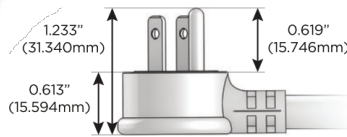

Plug:

Supplied with Low Profile Flat 45° Angle 120 VAC Plug

Optional Standard Straight 120 VAC Plug

Optional Straight 120 VAC Pass-through Plug

- CLEAN, COMPACT DESIGN
- STREAMLINED
- LOW PROFILE
- SIDE-EXITING CORDS
- PLUG & PLAY
- 6' AC CORD & PLUG (FLAT PLUG STANDARD)
- CUSTOMIZABLE CONFIGURATIONS AND FINISHES
- UL LISTED FOR MOUNTING IN FURNITURE
- 15A

M-POWER-5T

AC POWER & DATA CONNECTIVITY SOLUTION

M-POWER-5TW-AMSAAR-BRAAB

Specs:

Modules/Ports:

- A** Tamper Resistant AC Receptacle
- M** Double USB-A (Fast Charging Ports - 18W)
- S** USB-C (25W High Speed Charging Port)
- R** Switched AC (Rocker Switch)