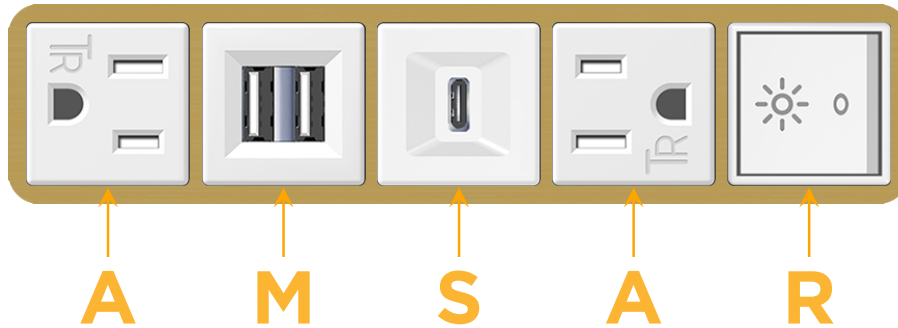

M-POWER-5T

AC POWER & DATA CONNECTIVITY SOLUTION

M-POWER-5TW-AMSAR-BR4B

Distributed by

Mormax Company, Inc.

8 Westchester Plaza

Elmsford, NY 10523

914-699-0101

sales@mormax.com

mormax.com

Metro Light & Power's line of power & data solutions offers sophisticated design elements combined with greater ease of installation. Streamlined and low-profile, enhanced by side-exiting cords, our outlets advance the industry with their cutting edge look and feel. We believe flexibility is key, and we provide a variety of mounting options, including the ability to mount in limited spaces. Our outlets are available in many finishes and configurations, in addition to a custom color and finish capability for our clients.

Bezel Finish: **SOLID BRASS BRUSHED**

Custom Finishes Available M-POWER-5TW-AMSAR-BR4B

Features:

Module/Port Options:

- **A** Tamper Resistant AC Receptacle
- **E** USB-A & USB-C (20W)
- **M** Double USB-A (Fast Charging Ports - 18W)
- **H** HDMI
- **6** CAT 6
- **12** RJ 12
- **X** Switched AC
- **Y** 3-Way Switch (Low Voltage)
- **V** USB-C (45W High Speed Charging Port)
- **S** USB-C (25W High Speed Charging Port)
- **R** Switched AC (Rocker Switch)
- **D** Dimmer Switch

Plug:

Supplied with Low Profile Flat 45° Angle 120 VAC Plug

Optional Standard Straight 120 VAC Plug

Optional Straight 120 VAC Pass-through Plug

- CLEAN, COMPACT DESIGN
- STREAMLINED
- LOW PROFILE
- SIDE-EXITING CORDS
- PLUG & PLAY
- 6' AC CORD & PLUG (FLAT PLUG STANDARD)
- CUSTOMIZABLE CONFIGURATIONS AND FINISHES
- UL LISTED FOR MOUNTING IN FURNITURE
- 15A