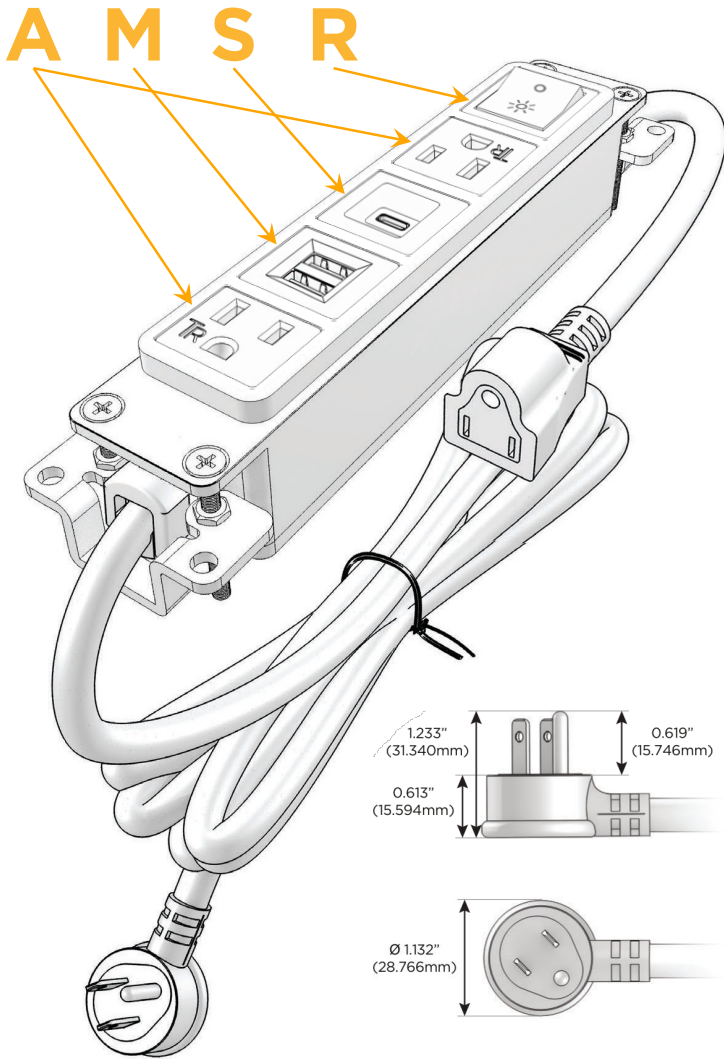

### Module/Port Options:

- A** Tamper Resistant AC Receptacle
- E** USB-A & USB-C (20W)
- M** Double USB-A (Fast Charging Ports - 18W)
- H** HDMI
- 6** CAT 6
- 12** RJ 12
- X** Switched AC
- Y** 3-Way Switch (Low Voltage)
- V** USB-C (45W High Speed Charging Port)
- S** USB-C (25W High Speed Charging Port)
- R** Switched AC (Rocker Switch)
- D** Dimmer Switch

### Plug:

Supplied with Low Profile Flat 45° Angle 120 VAC Plug

Optional Standard Straight 120 VAC Plug

Optional Straight 120 VAC Pass-through Plug

- CLEAN, COMPACT DESIGN
- STREAMLINED
- LOW PROFILE
- SIDE-EXITING CORDS
- PLUG & PLAY
- 6' AC CORD & PLUG (FLAT PLUG STANDARD)
- CUSTOMIZABLE CONFIGURATIONS AND FINISHES
- UL LISTED FOR MOUNTING IN FURNITURE
- 15A

# M-POWER-5T

AC POWER & DATA CONNECTIVITY SOLUTION

M-POWER-5TW-AMSAR-BR4B

Specs:

**Modules/Ports:**

- A** Tamper Resistant AC Receptacle
- M** Double USB-A (Fast Charging Ports - 18W)
- S** USB-C (25W High Speed Charging Port)
- R** Switched AC (Rocker Switch)