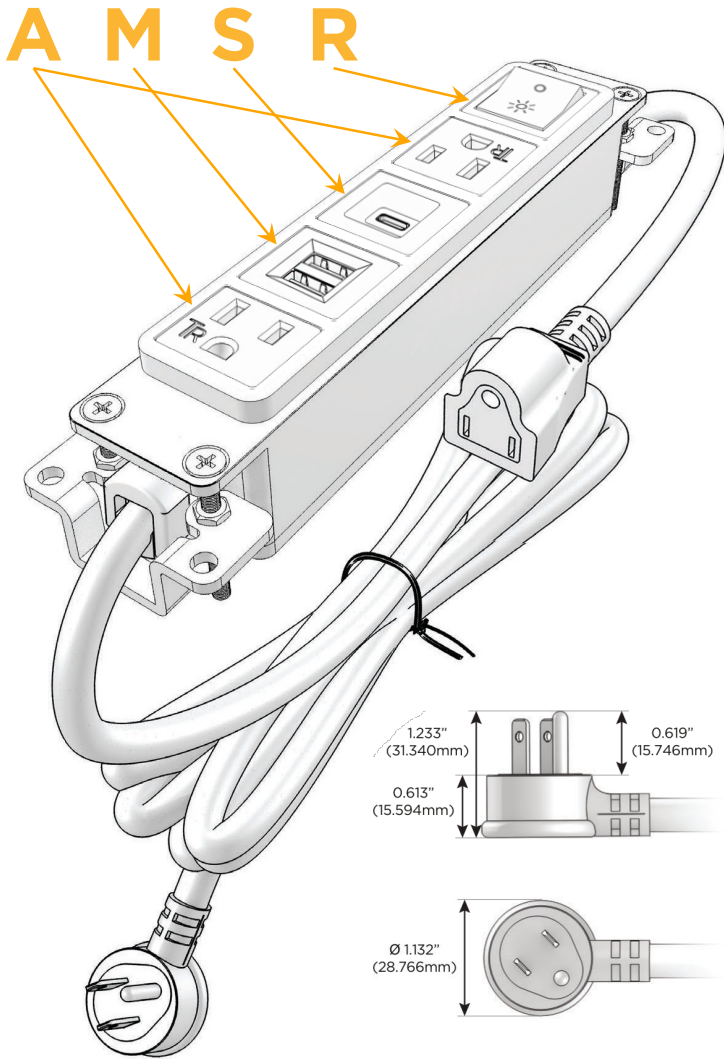

### Module/Port Options:

- A** Tamper Resistant AC Receptacle
- E** USB-A & USB-C (20W)
- M** Double USB-A (Fast Charging Ports - 18W)
- H** HDMI
- 6** CAT 6
- 12** RJ 12
- X** Switched AC
- Y** 3-Way Switch (Low Voltage)
- V** USB-C (45W High Speed Charging Port)
- S** USB-C (25W High Speed Charging Port)
- R** Switched AC (Rocker Switch)
- D** Dimmer Switch

### Plug:

- Supplied with Low Profile Flat 45° Angle 120 VAC Plug
- Optional Standard Straight 120 VAC Plug
- Optional Straight 120 VAC Pass-through Plug

- CLEAN, COMPACT DESIGN
- STREAMLINED
- LOW PROFILE
- SIDE-EXITING CORDS
- PLUG & PLAY
- 6' AC CORD & PLUG (FLAT PLUG STANDARD)
- CUSTOMIZABLE CONFIGURATIONS AND FINISHES
- UL LISTED FOR MOUNTING IN FURNITURE
- 15A

# M-POWER-5T

AC POWER & DATA CONNECTIVITY SOLUTION

M-POWER-5TW-AMSAR-B2AB

Specs:

**Modules/Ports:**

- A** Tamper Resistant AC Receptacle
- M** Double USB-A (Fast Charging Ports - 18W)
- S** USB-C (25W High Speed Charging Port)
- R** Switched AC (Rocker Switch)