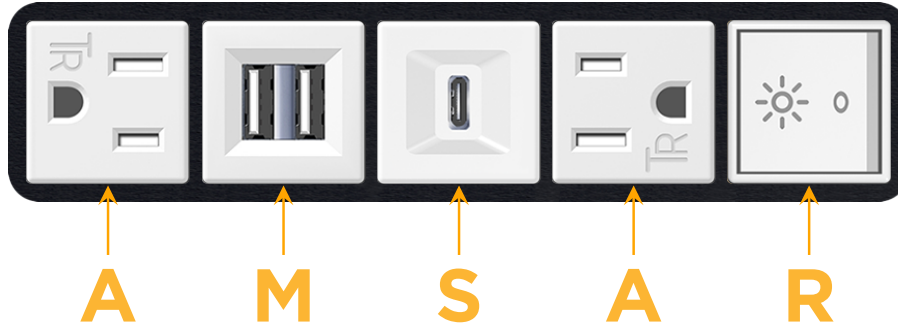

M-POWER-5T

AC POWER & DATA CONNECTIVITY SOLUTION

M-POWER-5TW-AMSAR-B2AB

Distributed by

Mormax Company, Inc.

8 Westchester Plaza

Elmsford, NY 10523

914-699-0101

sales@mormax.com

mormax.com

Metro Light & Power's line of power & data solutions offers sophisticated design elements combined with greater ease of installation. Streamlined and low-profile, enhanced by side-exiting cords, our outlets advance the industry with their cutting edge look and feel. We believe flexibility is key, and we provide a variety of mounting options, including the ability to mount in limited spaces. Our outlets are available in many finishes and configurations, in addition to a custom color and finish capability for our clients.

Bezel Finish: **SATIN BLACK (ABS)**

Custom Finishes Available M-POWER-5TW-AMSAR-B2AB

Features:

Module/Port Options:

- **A** Tamper Resistant AC Receptacle
- **E** USB-A & USB-C (20W)
- **M** Double USB-A (Fast Charging Ports - 18W)
- **H** HDMI
- **6** CAT 6
- **12** RJ 12
- **X** Switched AC
- **Y** 3-Way Switch (Low Voltage)
- **V** USB-C (45W High Speed Charging Port)
- **S** USB-C (25W High Speed Charging Port)
- **R** Switched AC (Rocker Switch)
- **D** Dimmer Switch

Plug:

- Supplied with Low Profile Flat 45° Angle 120 VAC Plug
- Optional Standard Straight 120 VAC Plug
- Optional Straight 120 VAC Pass-through Plug

- CLEAN, COMPACT DESIGN
- STREAMLINED
- LOW PROFILE
- SIDE-EXITING CORDS
- PLUG & PLAY
- 6' AC CORD & PLUG (FLAT PLUG STANDARD)
- CUSTOMIZABLE CONFIGURATIONS AND FINISHES
- UL LISTED FOR MOUNTING IN FURNITURE
- 15A