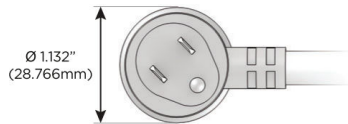

Plug:

- Supplied with Low Profile Flat 45° Angle 120 VAC Plug
- Optional Standard Straight 120 VAC Plug
- Optional Straight 120 VAC Pass-through Plug

- CLEAN, COMPACT DESIGN
- STREAMLINED
- LOW PROFILE
- SIDE-EXITING CORDS
- PLUG & PLAY
- 6' AC CORD & PLUG (FLAT PLUG STANDARD)
- CUSTOMIZABLE CONFIGURATIONS AND FINISHES
- UL LISTED FOR MOUNTING IN FURNITURE
- 15A

M-POWER-5T

AC POWER & DATA CONNECTIVITY SOLUTION

M-POWER-5TW-AMS6H-WAB

Specs:

Modules/Ports:

- A** Tamper Resistant AC Receptacle
- M** Double USB-A (Fast Charging Ports - 18W)
- S** USB-C (25W High Speed Charging Port)
- 6** CAT 6
- H** HDMI