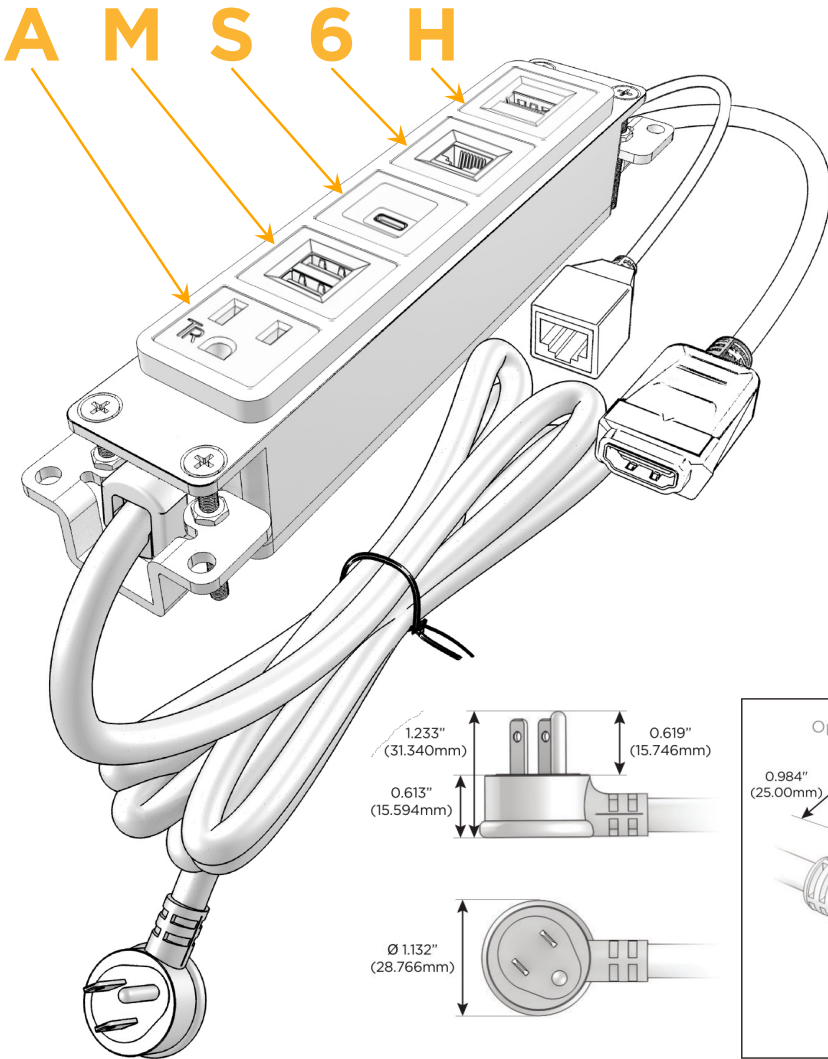

Bezel Finish: **WHITE (ABS)**

Custom Finishes Available M-POWER-5TW-AMS6H-WAB

Features:

Module/Port Options:

- A** Tamper Resistant AC Receptacle
- E** USB-A & USB-C (20W)
- M** Double USB-A (Fast Charging Ports - 18W)
- H** HDMI
- 6** CAT 6
- 12** RJ 12
- X** Switched AC
- Y** 3-Way Switch (Low Voltage)
- V** USB-C (45W High Speed Charging Port)
- S** USB-C (25W High Speed Charging Port)
- R** Switched AC (Rocker Switch)
- D** Dimmer Switch

Plug:

- Supplied with Low Profile Flat 45° Angle 120 VAC Plug
- Optional Standard Straight 120 VAC Plug
- Optional Straight 120 VAC Pass-through Plug

- CLEAN, COMPACT DESIGN
- STREAMLINED
- LOW PROFILE
- SIDE-EXITING CORDS
- PLUG & PLAY
- 6' AC CORD & PLUG (FLAT PLUG STANDARD)
- CUSTOMIZABLE CONFIGURATIONS AND FINISHES
- UL LISTED FOR MOUNTING IN FURNITURE
- 15A

M-POWER-5T

AC POWER & DATA CONNECTIVITY SOLUTION

M-POWER-5TW-AMS6H-WAB

Specs:

Modules/Ports:

- A** Tamper Resistant AC Receptacle
- M** Double USB-A (Fast Charging Ports - 18W)
- S** USB-C (25W High Speed Charging Port)
- 6** CAT 6
- H** HDMI