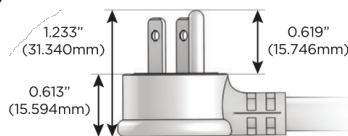

M-POWER-5T

AC POWER & DATA CONNECTIVITY SOLUTION

M-POWER-5TW-AMS6H-WAB

Specs:

Modules/Ports:

- A** Tamper Resistant AC Receptacle
- M** Double USB-A (Fast Charging Ports - 18W)
- S** USB-C (25W High Speed Charging Port)
- 6** CAT 6
- H** HDMI