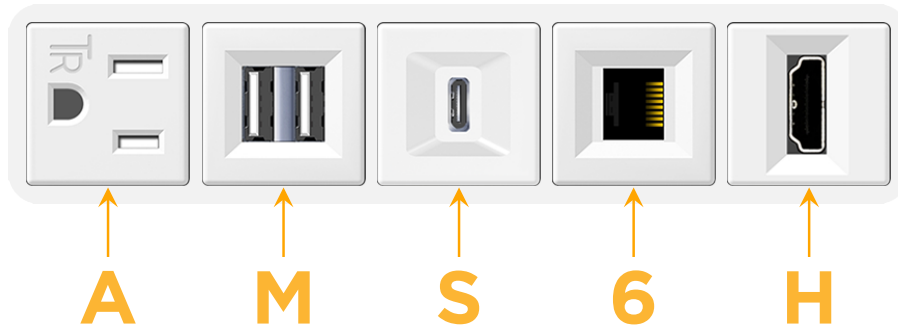

Bezel Finish: **WHITE (ABS)**

Custom Finishes Available M-POWER-5TW-AMS6H-WAB

Features:

Module/Port Options:

- A** Tamper Resistant AC Receptacle
- E** USB-A & USB-C (20W)
- M** Double USB-A (Fast Charging Ports - 18W)
- H** HDMI
- 6** CAT 6
- 12** RJ 12
- X** Switched AC
- Y** 3-Way Switch (Low Voltage)
- V** USB-C (45W High Speed Charging Port)
- S** USB-C (25W High Speed Charging Port)
- R** Switched AC (Rocker Switch)
- D** Dimmer Switch

Plug:

- Supplied with Low Profile Flat 45° Angle 120 VAC Plug
- Optional Standard Straight 120 VAC Plug
- Optional Straight 120 VAC Pass-through Plug

- CLEAN, COMPACT DESIGN
- STREAMLINED
- LOW PROFILE
- SIDE-EXITING CORDS
- PLUG & PLAY
- 6' AC CORD & PLUG (FLAT PLUG STANDARD)
- CUSTOMIZABLE CONFIGURATIONS AND FINISHES
- UL LISTED FOR MOUNTING IN FURNITURE
- 15A

M-POWER-5T

AC POWER & DATA CONNECTIVITY SOLUTION

M-POWER-5TW-AMS6H-WAB

Specs:

Modules/Ports:

- A** Tamper Resistant AC Receptacle
- M** Double USB-A (Fast Charging Ports - 18W)
- S** USB-C (25W High Speed Charging Port)
- 6** CAT 6
- H** HDMI