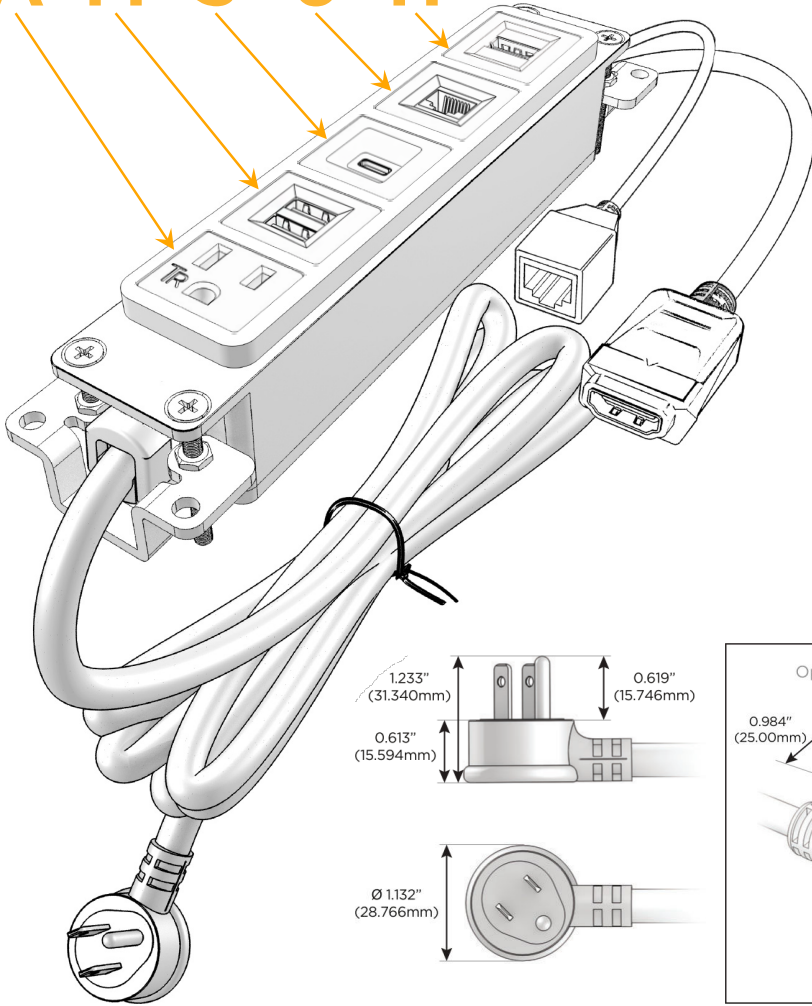

M-POWER-5T

AC POWER & DATA CONNECTIVITY SOLUTION

M-POWER-5TW-AMS6H-SS8B

Specs:

Modules/Ports:

- **A** Tamper Resistant AC Receptacle
- **M** Double USB-A (Fast Charging Ports - 18W)
- **S** USB-C (25W High Speed Charging Port)
- **6** CAT 6
- **H** HDMI

A M S 6 H