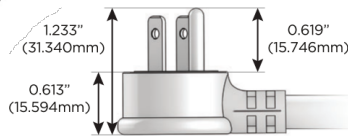

M-POWER-5T

AC POWER & DATA CONNECTIVITY SOLUTION

M-POWER-5TW-AMS6H-SS8B

Specs:

Modules/Ports:

- **A** Tamper Resistant AC Receptacle
- **M** Double USB-A (Fast Charging Ports - 18W)
- **S** USB-C (25W High Speed Charging Port)
- **6** CAT 6
- **H** HDMI

A M S 6 H