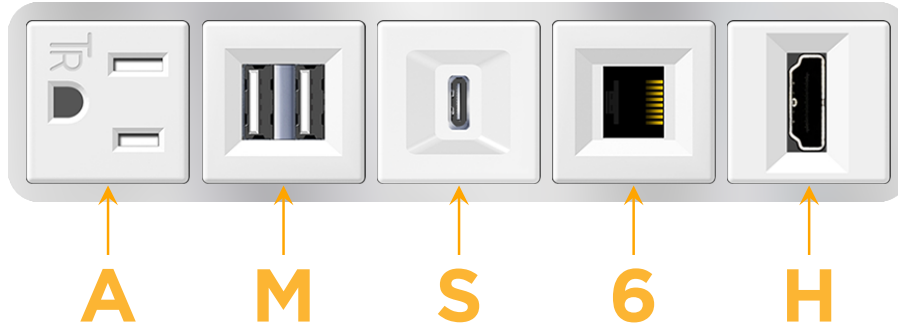

Bezel Finish: **STAINLESS STEEL MIRROR FINISH**

Custom Finishes Available M-POWER-5TW-AMS6H-SS8B

Features:

Module/Port Options:

- A** Tamper Resistant AC Receptacle
- E** USB-A & USB-C (20W)
- M** Double USB-A (Fast Charging Ports - 18W)
- H** HDMI
- 6** CAT 6
- 12** RJ 12
- X** Switched AC
- Y** 3-Way Switch (Low Voltage)
- V** USB-C (45W High Speed Charging Port)
- S** USB-C (25W High Speed Charging Port)
- R** Switched AC (Rocker Switch)
- D** Dimmer Switch

Plug:

Supplied with Low Profile Flat 45° Angle 120 VAC Plug

Optional Standard Straight 120 VAC Plug

Optional Straight 120 VAC Pass-through Plug

- CLEAN, COMPACT DESIGN
- STREAMLINED
- LOW PROFILE
- SIDE-EXITING CORDS
- PLUG & PLAY
- 6' AC CORD & PLUG (FLAT PLUG STANDARD)
- CUSTOMIZABLE CONFIGURATIONS AND FINISHES
- UL LISTED FOR MOUNTING IN FURNITURE
- 15A

M-POWER-5T

AC POWER & DATA CONNECTIVITY SOLUTION

M-POWER-5TW-AMS6H-SS8B

Specs:

Modules/Ports:

- A** Tamper Resistant AC Receptacle
- M** Double USB-A (Fast Charging Ports - 18W)
- S** USB-C (25W High Speed Charging Port)
- 6** CAT 6
- H** HDMI