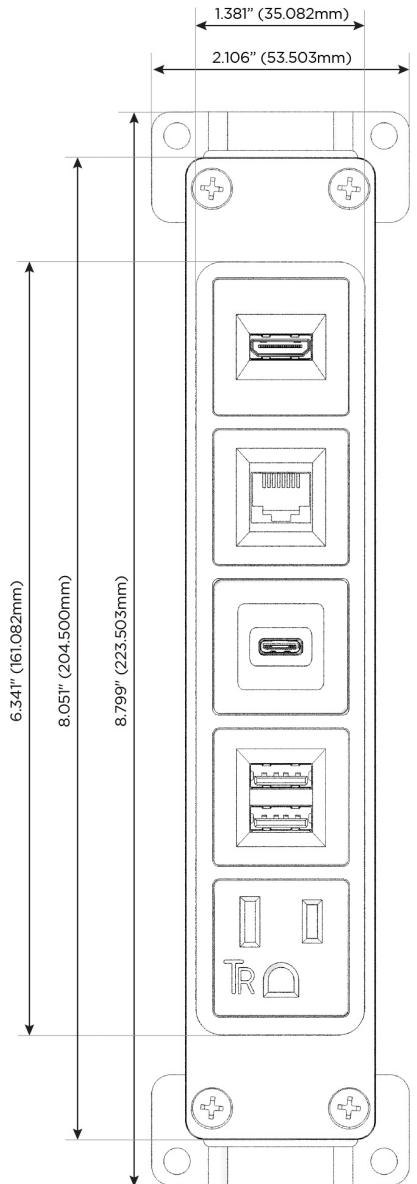

M-POWER-5T

AC POWER & DATA CONNECTIVITY SOLUTION

M-POWER-5TW-AMS6H-SS4AB

Specs:

Modules/Ports:

- **A** Tamper Resistant AC Receptacle
- **M** Double USB-A (Fast Charging Ports - 18W)
- **S** USB-C (25W High Speed Charging Port)
- **6** CAT 6
- **H** HDMI

TOP

Distributed by

Mormax Company, Inc.
8 Westchester Plaza
Elmsford, NY 10523

914-699-0101
sales@mormax.com
mormax.com