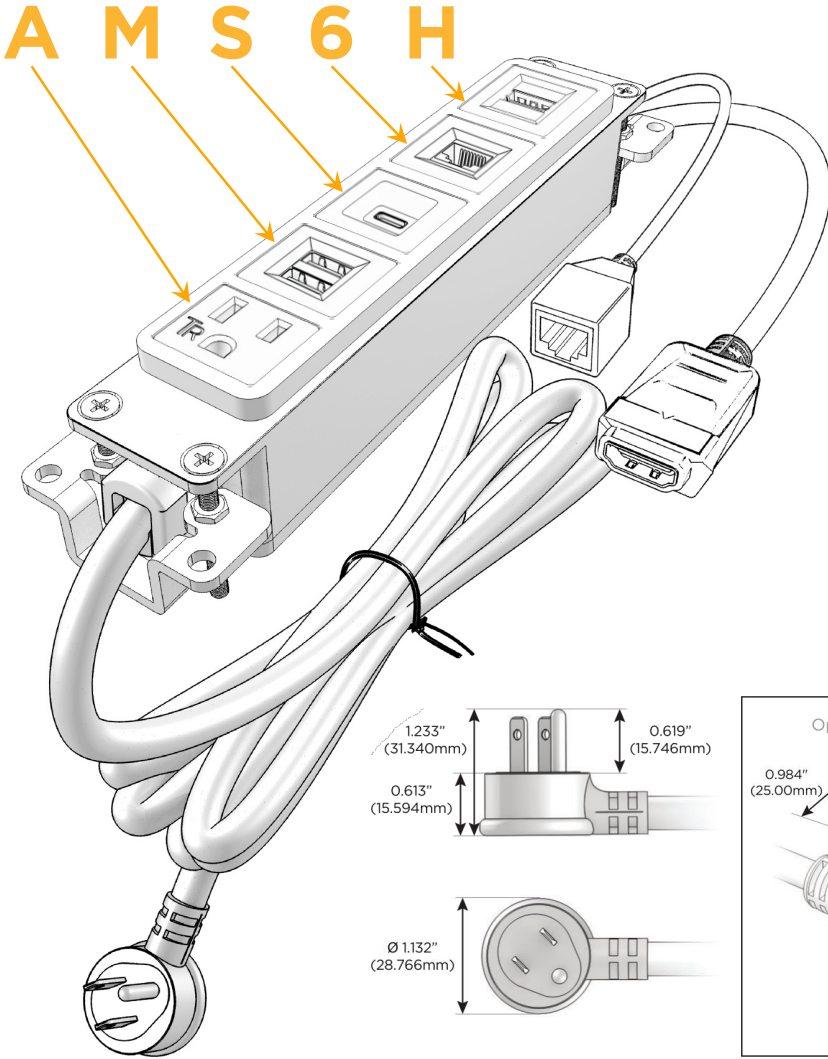

Bezel Finish: **BRUSHED STAINLESS (ABS)**

Custom Finishes Available M-POWER-5TW-AMS6H-SS4AB

Features:

Module/Port Options:

- A Tamper Resistant AC Receptacle
- E USB-A & USB-C (20W)
- M Double USB-A (Fast Charging Ports - 18W)
- H HDMI
- 6 CAT 6
- 12 RJ 12
- X Switched AC
- Y 3-Way Switch (Low Voltage)
- V USB-C (45W High Speed Charging Port)
- S USB-C (25W High Speed Charging Port)
- R Switched AC (Rocker Switch)
- D Dimmer Switch

Plug:

- Supplied with Low Profile Flat 45° Angle 120 VAC Plug
- Optional Standard Straight 120 VAC Plug
- Optional Straight 120 VAC Pass-through Plug

- CLEAN, COMPACT DESIGN
- STREAMLINED
- LOW PROFILE
- SIDE-EXITING CORDS
- PLUG & PLAY
- 6' AC CORD & PLUG (FLAT PLUG STANDARD)
- CUSTOMIZABLE CONFIGURATIONS AND FINISHES
- UL LISTED FOR MOUNTING IN FURNITURE
- 15A

M-POWER-5T

AC POWER & DATA CONNECTIVITY SOLUTION

M-POWER-5TW-AMS6H-SS4AB

Specs:

Modules/Ports:

- A** Tamper Resistant AC Receptacle
- M** Double USB-A (Fast Charging Ports - 18W)
- S** USB-C (25W High Speed Charging Port)
- 6** CAT 6
- H** HDMI