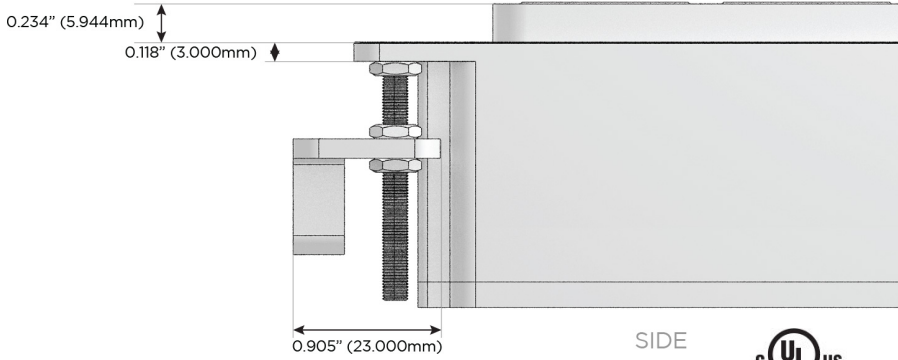

M-POWER-5T

AC POWER & DATA CONNECTIVITY SOLUTION

M-POWER-5TW-AMS6H-SS4AB

Specs:

Modules/Ports:

- **A** Tamper Resistant AC Receptacle
- **M** Double USB-A (Fast Charging Ports - 18W)
- **S** USB-C (25W High Speed Charging Port)
- **6** CAT 6
- **H** HDMI

TOP

Distributed by

Mormax Company, Inc.
8 Westchester Plaza
Elmsford, NY 10523

914-699-0101
sales@mormax.com
mormax.com