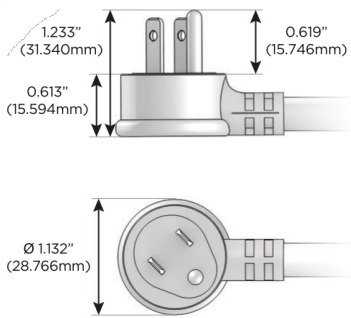

Plug:

- Supplied with Low Profile Flat 45° Angle 120 VAC Plug
- Optional Standard Straight 120 VAC Plug
- Optional Straight 120 VAC Pass-through Plug

- CLEAN, COMPACT DESIGN
- STREAMLINED
- LOW PROFILE
- SIDE-EXITING CORDS
- PLUG & PLAY
- 6' AC CORD & PLUG (FLAT PLUG STANDARD)
- CUSTOMIZABLE CONFIGURATIONS AND FINISHES
- UL LISTED FOR MOUNTING IN FURNITURE
- 15A

M-POWER-5T

AC POWER & DATA CONNECTIVITY SOLUTION

M-POWER-5TW-AMS6H-SS4AB

Specs:

Modules/Ports:

- A** Tamper Resistant AC Receptacle
- M** Double USB-A (Fast Charging Ports - 18W)
- S** USB-C (25W High Speed Charging Port)
- 6** CAT 6
- H** HDMI