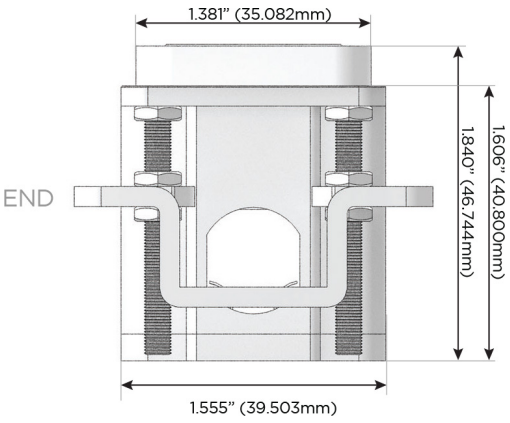

M-POWER-5T

AC POWER & DATA CONNECTIVITY SOLUTION

M-POWER-5TW-AMS6H-SS4AB

Specs:

Modules/Ports:

- **A** Tamper Resistant AC Receptacle
- **M** Double USB-A (Fast Charging Ports - 18W)
- **S** USB-C (25W High Speed Charging Port)
- **6** CAT 6
- **H** HDMI

TOP

Distributed by

Mormax Company, Inc.
8 Westchester Plaza
Elmsford, NY 10523

914-699-0101
sales@mormax.com
mormax.com