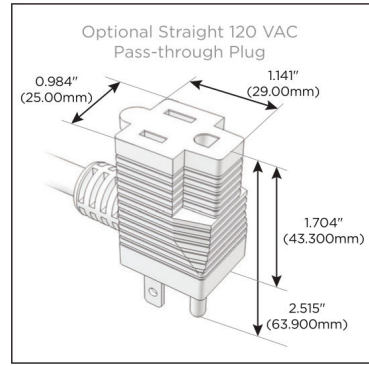

Plug:

- Supplied with Low Profile Flat 45° Angle 120 VAC Plug
- Optional Standard Straight 120 VAC Plug
- Optional Straight 120 VAC Pass-through Plug

- CLEAN, COMPACT DESIGN
- STREAMLINED
- LOW PROFILE
- SIDE-EXITING CORDS
- PLUG & PLAY
- 6' AC CORD & PLUG (FLAT PLUG STANDARD)
- CUSTOMIZABLE CONFIGURATIONS AND FINISHES
- UL LISTED FOR MOUNTING IN FURNITURE
- 15A

M-POWER-5T

AC POWER & DATA CONNECTIVITY SOLUTION

M-POWER-5TW-AMS6H-SS4AB

Specs:

Modules/Ports:

- A** Tamper Resistant AC Receptacle
- M** Double USB-A (Fast Charging Ports - 18W)
- S** USB-C (25W High Speed Charging Port)
- 6** CAT 6
- H** HDMI