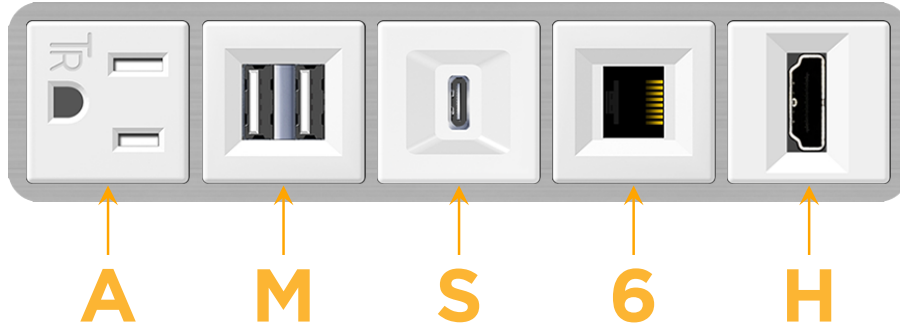

sales@mormax.com

mormax.com

Metro Light & Power's line of power & data solutions offers sophisticated design elements combined with greater ease of installation. Streamlined and low-profile, enhanced by side-exiting cords, our outlets advance the industry with their cutting edge look and feel. We believe flexibility is key, and we provide a variety of mounting options, including the ability to mount in limited spaces. Our outlets are available in many finishes and configurations, in addition to a custom color and finish capability for our clients.

Bezel Finish: **BRUSHED STAINLESS (ABS)**

Custom Finishes Available M-POWER-5TW-AMS6H-SS4AB

Features:

Module/Port Options:

- A Tamper Resistant AC Receptacle
- E USB-A & USB-C (20W)
- M Double USB-A (Fast Charging Ports - 18W)
- H HDMI
- 6 CAT 6
- 12 RJ 12
- X Switched AC
- Y 3-Way Switch (Low Voltage)
- V USB-C (45W High Speed Charging Port)
- S USB-C (25W High Speed Charging Port)
- R Switched AC (Rocker Switch)
- D Dimmer Switch

Plug:

- Supplied with Low Profile Flat 45° Angle 120 VAC Plug
- Optional Standard Straight 120 VAC Plug
- Optional Straight 120 VAC Pass-through Plug

- CLEAN, COMPACT DESIGN
- STREAMLINED
- LOW PROFILE
- SIDE-EXITING CORDS
- PLUG & PLAY
- 6' AC CORD & PLUG (FLAT PLUG STANDARD)
- CUSTOMIZABLE CONFIGURATIONS AND FINISHES
- UL LISTED FOR MOUNTING IN FURNITURE
- 15A

M-POWER-5T

AC POWER & DATA CONNECTIVITY SOLUTION

M-POWER-5TW-AMS6H-SS4AB

Specs:

Modules/Ports:

- A** Tamper Resistant AC Receptacle
- M** Double USB-A (Fast Charging Ports - 18W)
- S** USB-C (25W High Speed Charging Port)
- 6** CAT 6
- H** HDMI