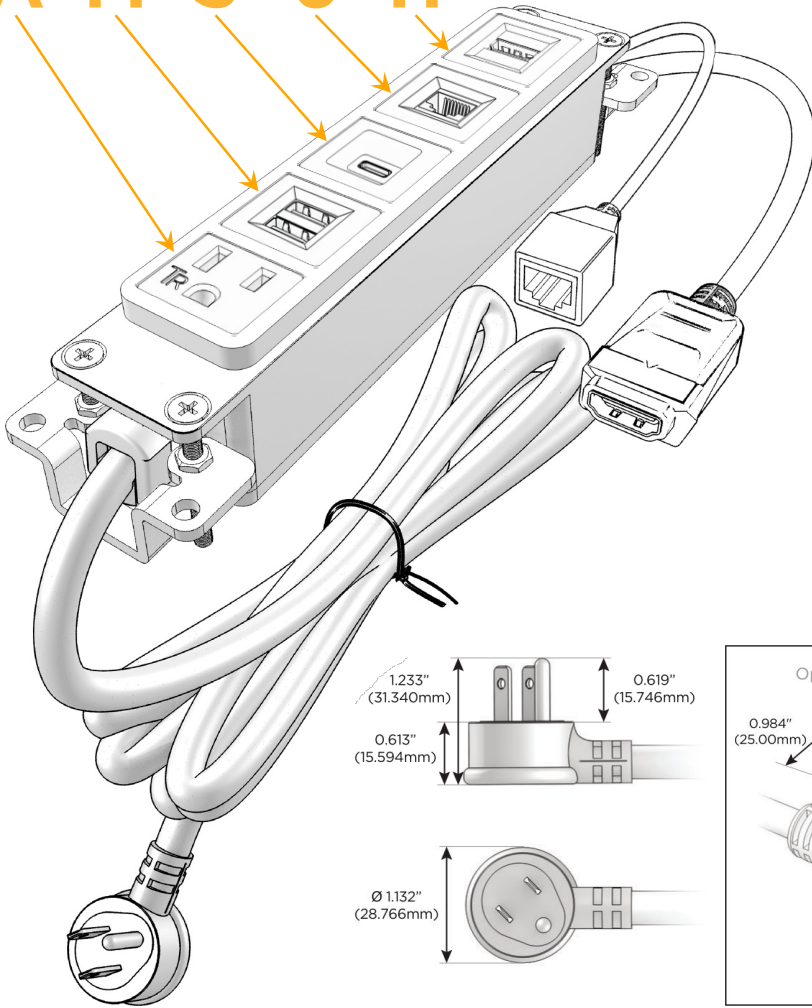

M-POWER-5T

AC POWER & DATA CONNECTIVITY SOLUTION

M-POWER-5TW-AMS6H-SAB

Specs:

Modules/Ports:

- **A** Tamper Resistant AC Receptacle
- **M** Double USB-A (Fast Charging Ports - 18W)
- **S** USB-C (25W High Speed Charging Port)
- **6** CAT 6
- **H** HDMI

A M S 6 H