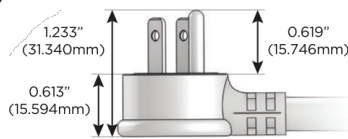

M-POWER-5T

AC POWER & DATA CONNECTIVITY SOLUTION

M-POWER-5TW-AMS6H-SAB

Specs:

Modules/Ports:

- **A** Tamper Resistant AC Receptacle
- **M** Double USB-A (Fast Charging Ports - 18W)
- **S** USB-C (25W High Speed Charging Port)
- **6** CAT 6
- **H** HDMI

A M S 6 H