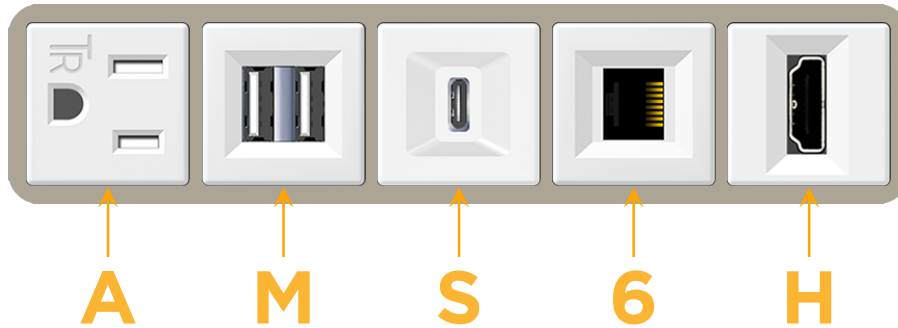

Bezel Finish: **SATIN NICKEL (ABS)**

Custom Finishes Available M-POWER-5TW-AMS6H-SAB

Features:

Module/Port Options:

- A** Tamper Resistant AC Receptacle
- E** USB-A & USB-C (20W)
- M** Double USB-A (Fast Charging Ports - 18W)
- H** HDMI
- 6** CAT 6
- 12** RJ 12
- X** Switched AC
- Y** 3-Way Switch (Low Voltage)
- V** USB-C (45W High Speed Charging Port)
- S** USB-C (25W High Speed Charging Port)
- R** Switched AC (Rocker Switch)
- D** Dimmer Switch

Plug:

Supplied with Low Profile Flat 45° Angle 120 VAC Plug

Optional Standard Straight 120 VAC Plug

Optional Straight 120 VAC Pass-through Plug

- CLEAN, COMPACT DESIGN
- STREAMLINED
- LOW PROFILE
- SIDE-EXITING CORDS
- PLUG & PLAY
- 6' AC CORD & PLUG (FLAT PLUG STANDARD)
- CUSTOMIZABLE CONFIGURATIONS AND FINISHES
- UL LISTED FOR MOUNTING IN FURNITURE
- 15A

M-POWER-5T

AC POWER & DATA CONNECTIVITY SOLUTION

M-POWER-5TW-AMS6H-SAB

Specs:

Modules/Ports:

- A** Tamper Resistant AC Receptacle
- M** Double USB-A (Fast Charging Ports - 18W)
- S** USB-C (25W High Speed Charging Port)
- 6** CAT 6
- H** HDMI